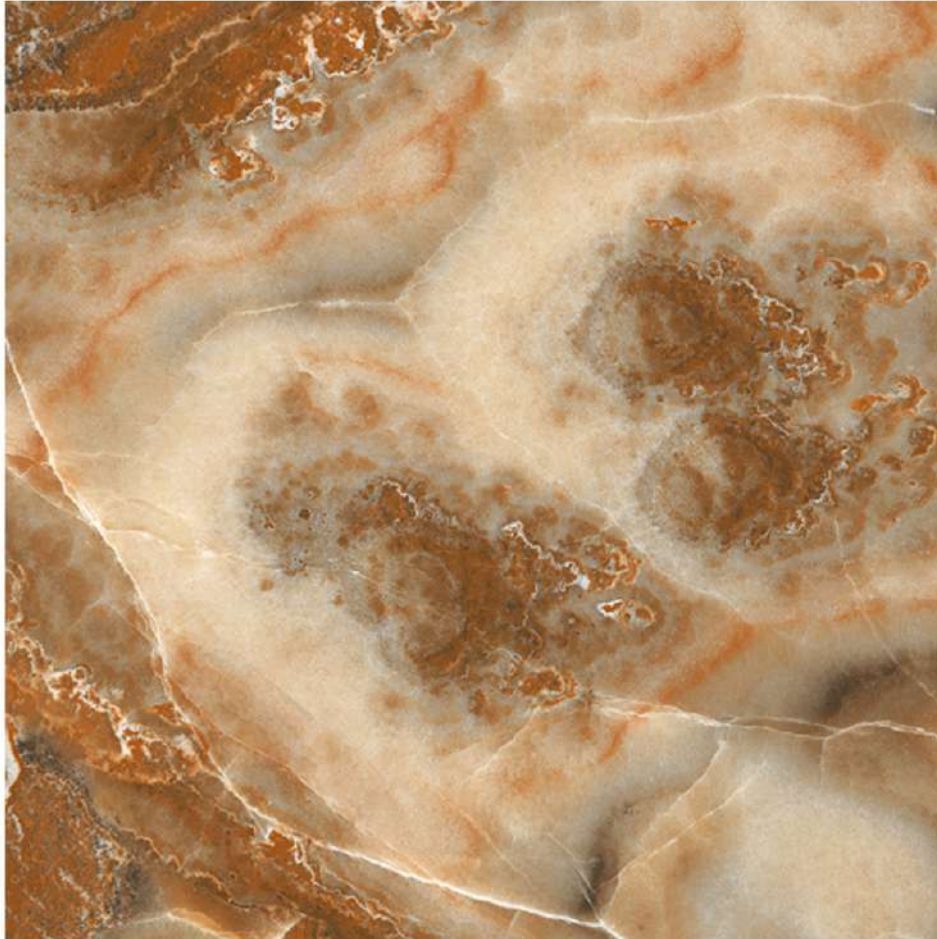

CLAROS GREEK

(Random-6)

Available Size
600 x 600 MM
600 x 1200 MM

Finish
High Glossy

CLUSTER BROWN

(Random-4)

Available Size
600 x 600 MM
600 x 1200 MM

Finish
High Glossy