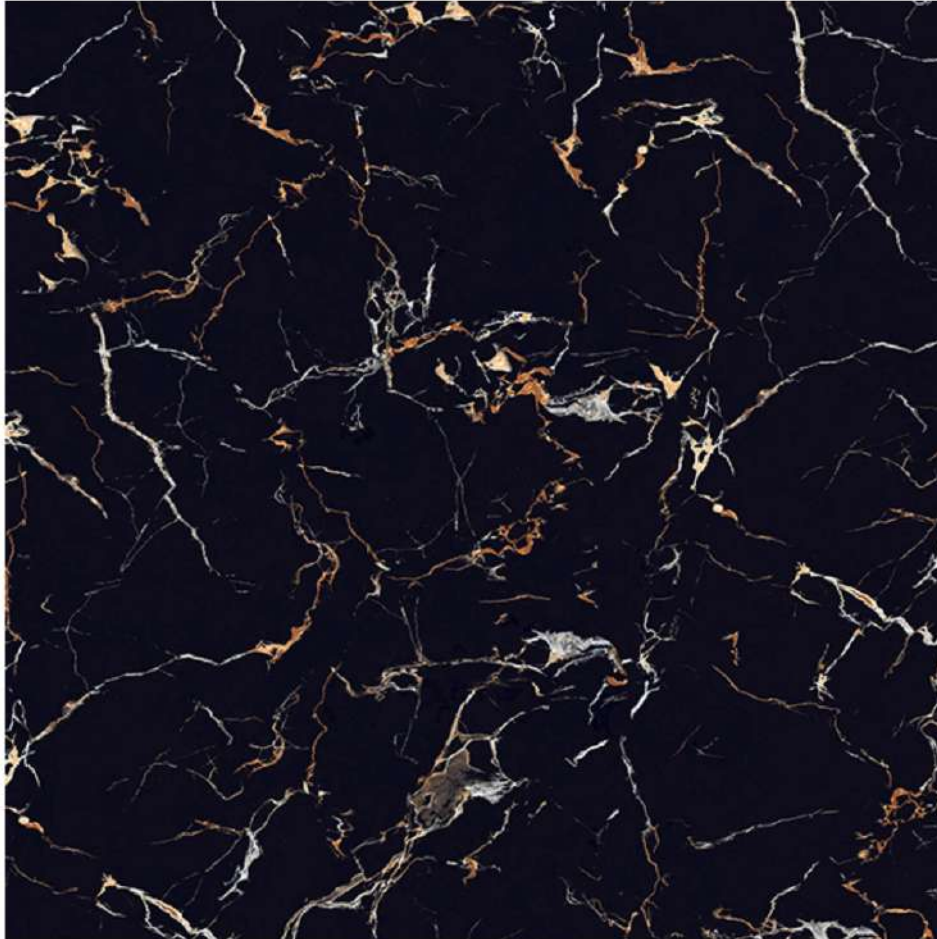

ACRYLIC ART TEAL

(Random-4)

Available Size
600 x 600 MM
600 x 1200 MM

Finish
High Glossy

AINARA BLACK

(Random-8)

Available Size
600 x 600 MM
600 x 1200 MM

Finish
High Glossy