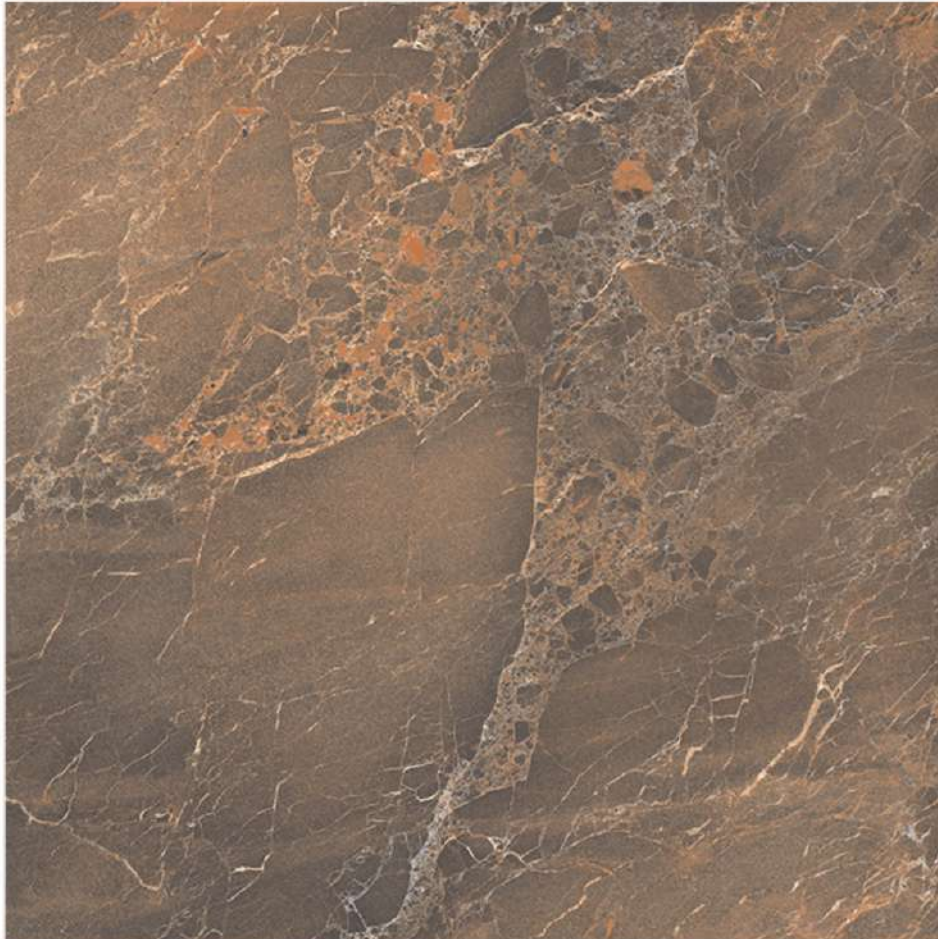

ROYAL SATUARIO RED

(Random-3)

Available Size
600 x 600 MM
600 x 1200 MM

Finish
Glossy

SALOME CHOCO

(Random-3)

Available Size
600 x 600 MM
600 x 1200 MM

Finish
Glossy