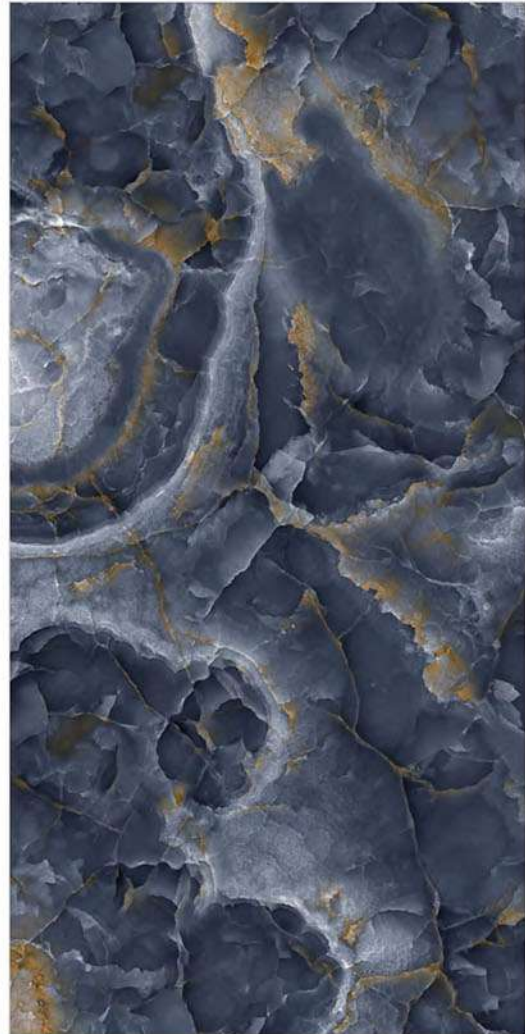

Size
60x120cm

Tiles
Pendera Golden

/ Ultra Gloss Collection

PASSIAN ONYX BLUE

- Size : 600x1200mm
- Finish : Ultra Gloss
- Random : 5

Size
60x120cm

Tiles
Passian Onyx Blue

/ Ultra Gloss Collection