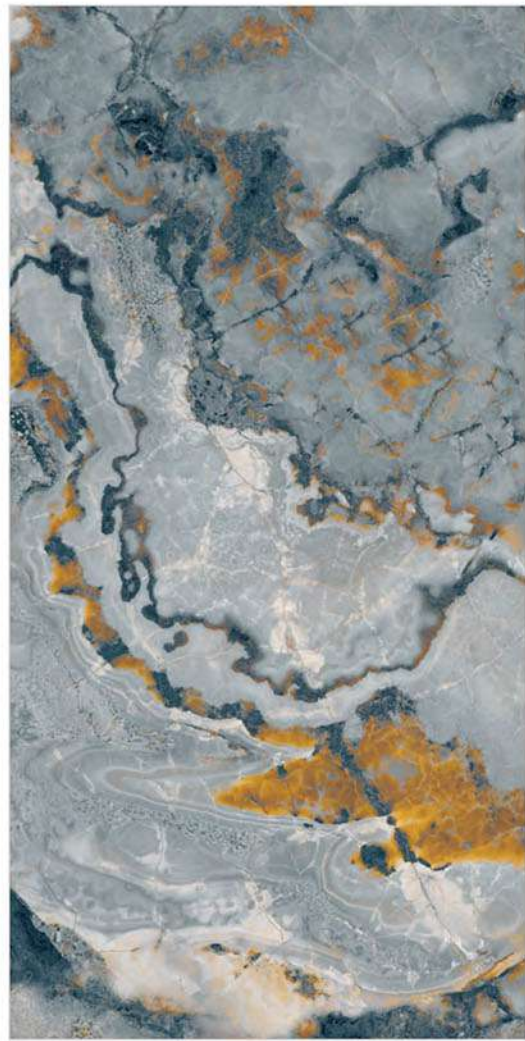

REPLICA TEAL

■ Size : 600x1200mm

■ Finish : Ultra Gloss

■ Random : 3

Size
60x120cm

Tiles
Replica Teal

/ Ultra Gloss Collection

DRAGON AQUA