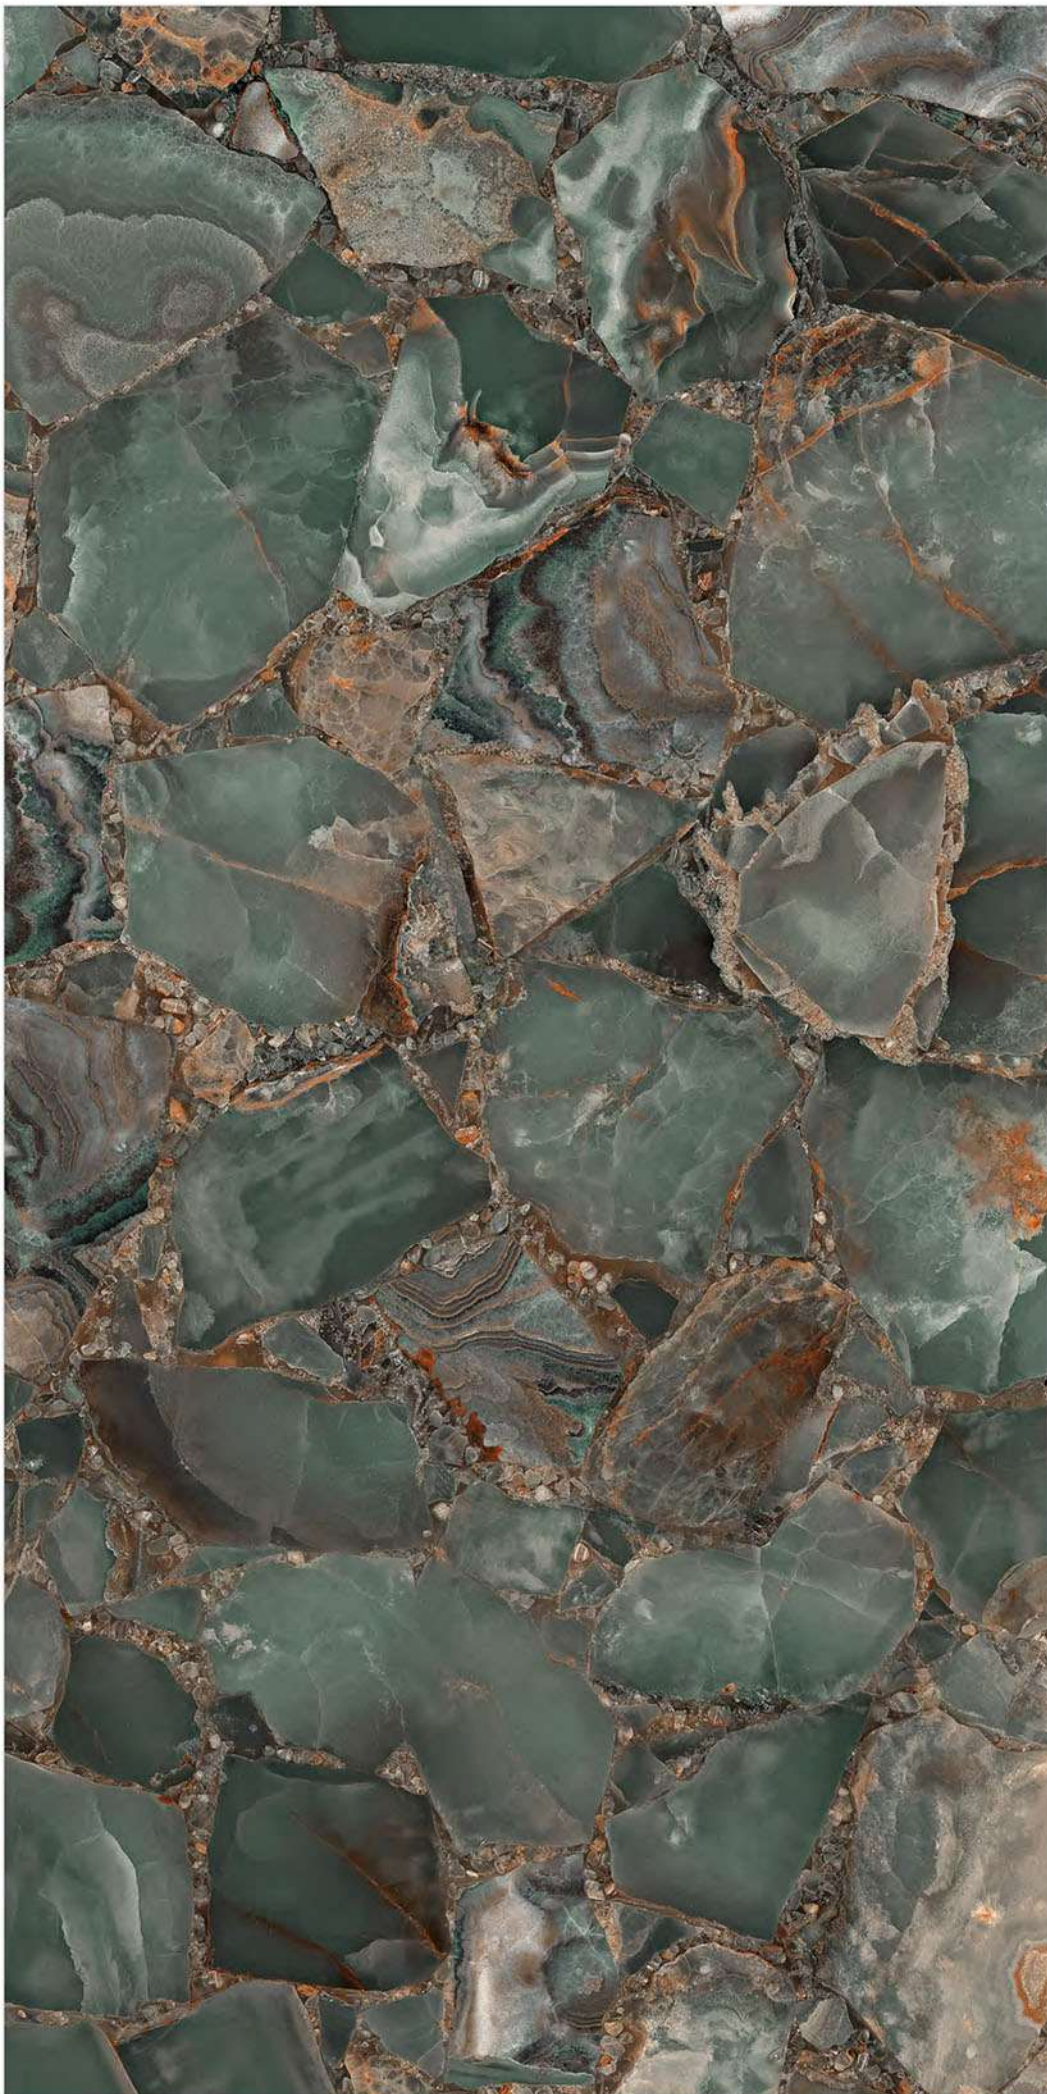

/ Ultra Gloss Collection

MARMOS BROWN

- Size : 600x1200mm
- Finish : Ultra Gloss
- Random : 4

Size
60x120cm

Tiles
MARMOS BROWN

/ Ultra Gloss Collection

MARMOS GREEN

- Size : 600x1200mm
- Finish : Ultra Gloss
- Random : 4