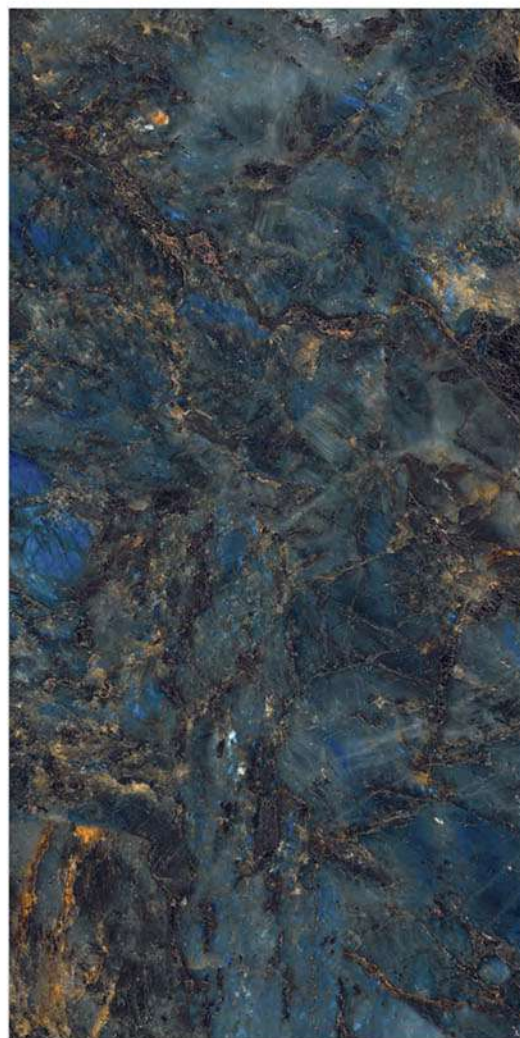

/ Ultra Gloss Collection

OPERA AQUA

- Size : 600x1200mm
- Finish : Ultra Gloss
- Random : 5

Size
60x120cm

Tiles
Opera Aqua

/ Ultra Gloss Collection

DOMINO AZUL

- Size : 600x1200mm
- Finish : Ultra Gloss
- Random : 5