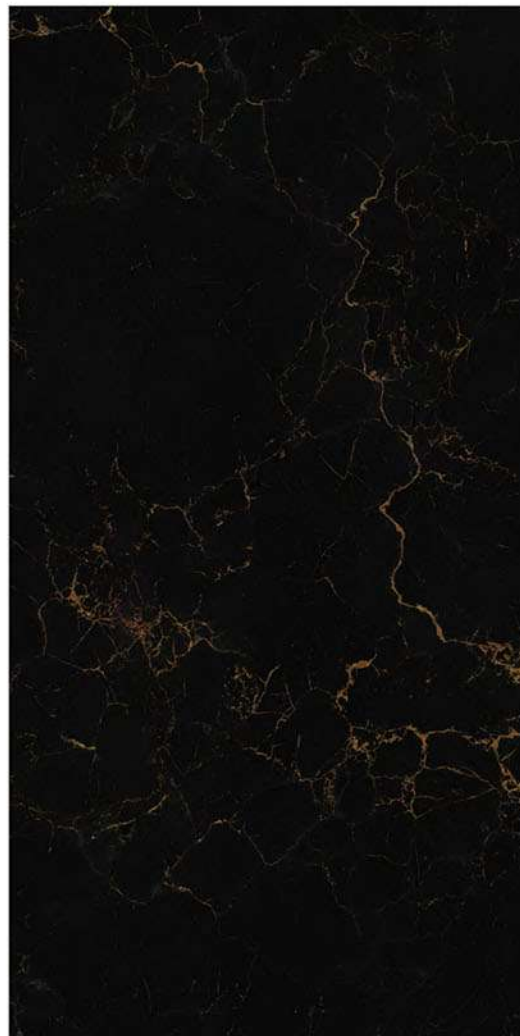

DOMINO NERO

- Size : 600x1200mm
- Finish : Ultra Gloss
- Random : 5

Size
60x120cm

Tiles
Domino Nero

/ Ultra Gloss Collection

LYCRA BLACK

■ Size : 600x1200mm

■ Finish : Ultra Gloss