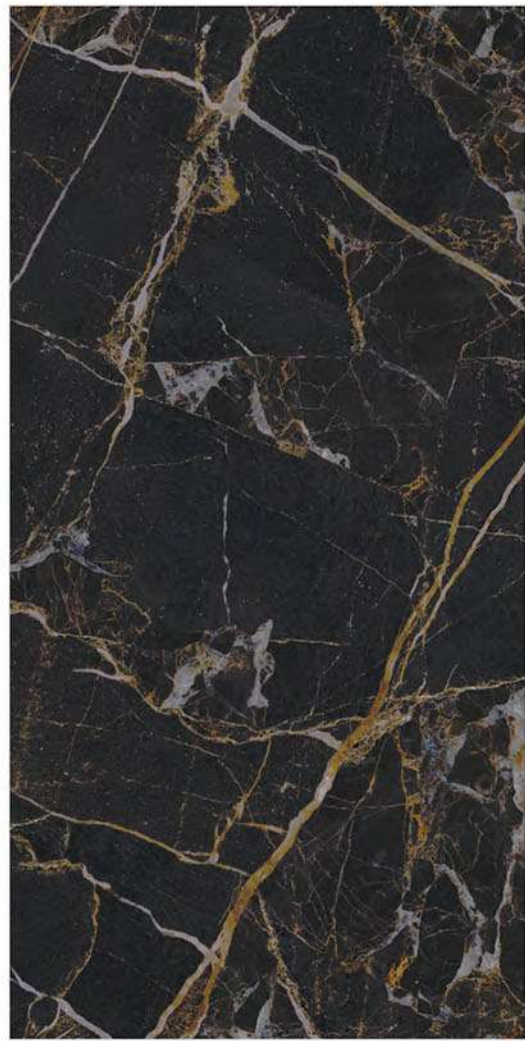

MAXICAN NERO

■ Size : 600x1200mm

■ Finish : Ultra Gloss

■ Random : 4