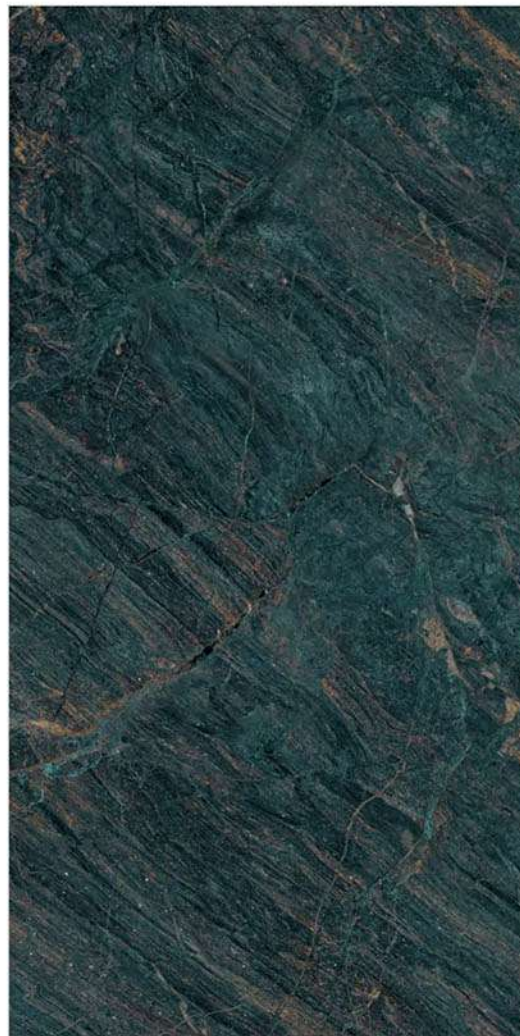

NEBULA AQUA

■ Size : 600x1200mm

■ Finish : Ultra Gloss

■ Random : 4