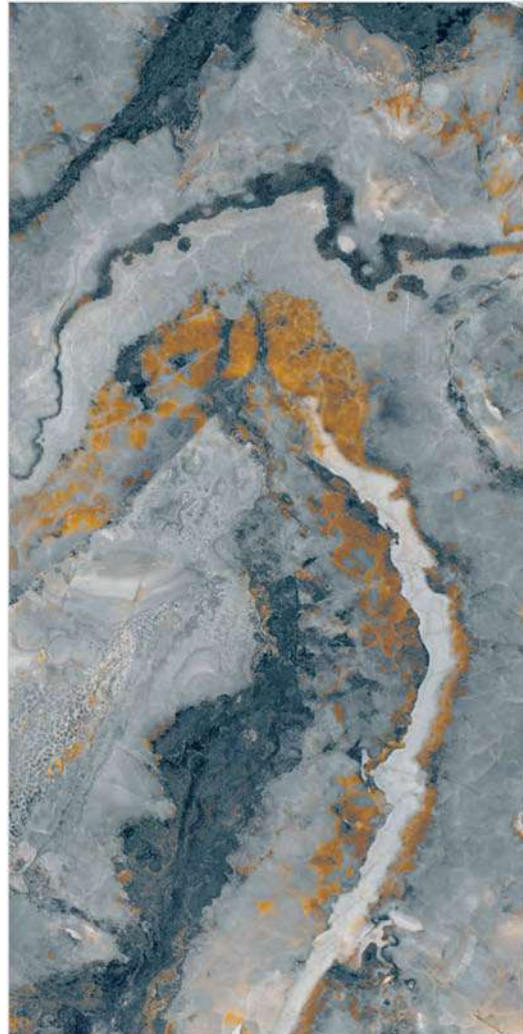

REPLICA TEAL

■ Size : 600x1200mm

■ Finish : Ultra Gloss

■ Random : 3

Size
60x120cm

Tiles
Replica Teal

/ Ultra Gloss Collection

DRAGON AQUA