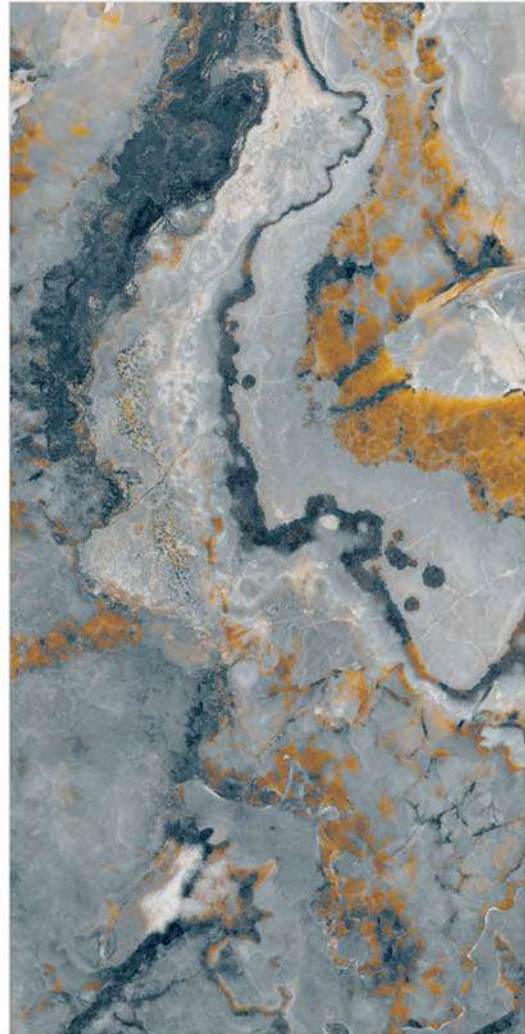

REPLICA TEAL

■ Size : 600x1200mm

■ Finish : Ultra Gloss

■ Random : 3

Size
60x120cm

Tiles
Replica Teal

/ Ultra Gloss Collection

DRAGON AQUA