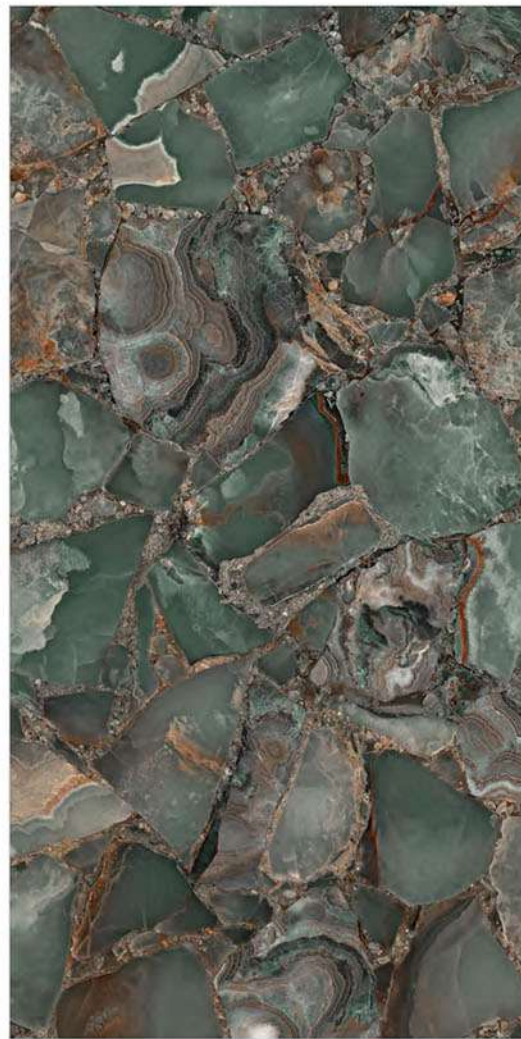

/ Ultra Gloss Collection

MARMOS BROWN

- Size : 600x1200mm
- Finish : Ultra Gloss
- Random : 4

Size
60x120cm

Tiles
MARMOS BROWN

/ Ultra Gloss Collection

MARMOS GREEN

- Size : 600x1200mm
- Finish : Ultra Gloss
- Random : 4