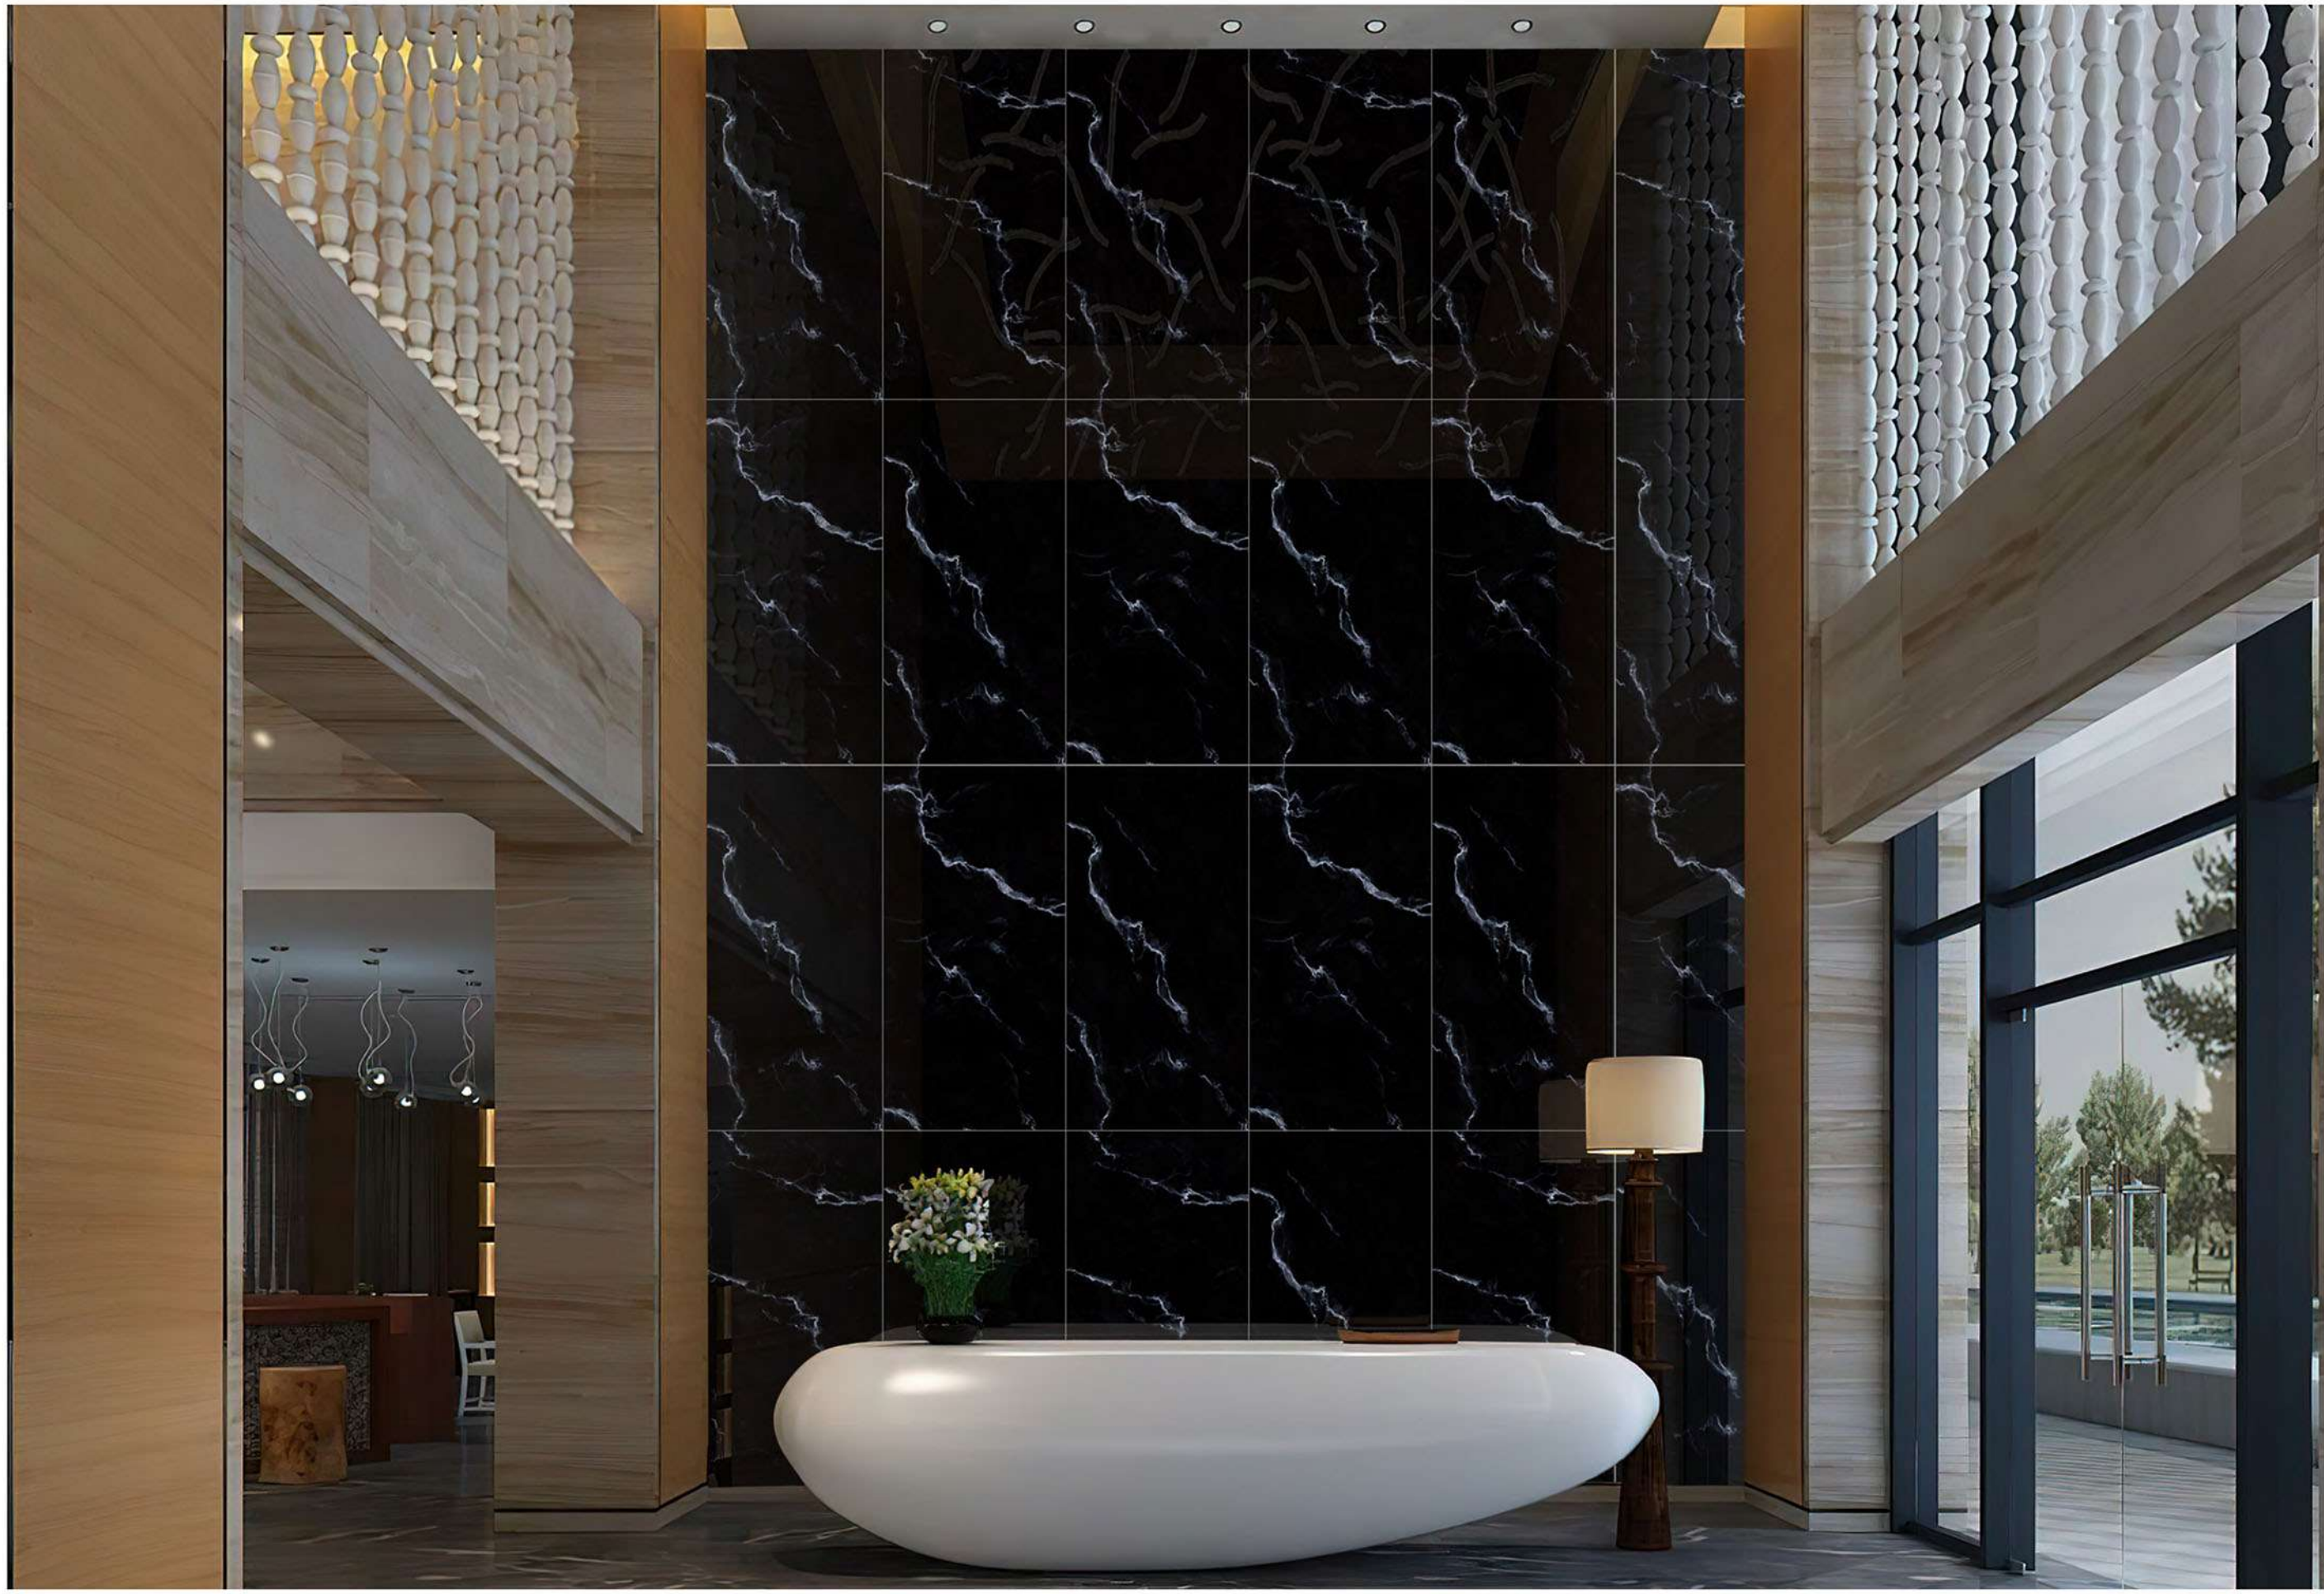

Size
60x120cm

Tiles
Elice Black