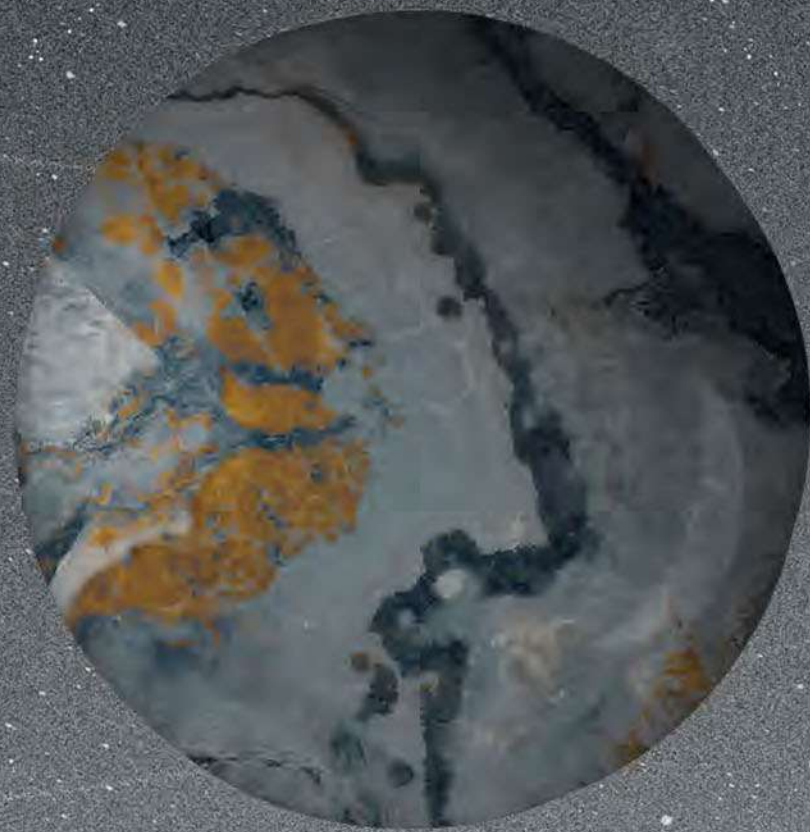

Call Now
+91 98795 60164

woogaceramic@yahoo.com
www.woogaceramic.com

Elevate Your Environment
with the Mystique of
Galaxy Stone

ultra gloss

600x
1200mm

SURFACES FOR EVERY SPACE

Application Areas

RESIDENCE