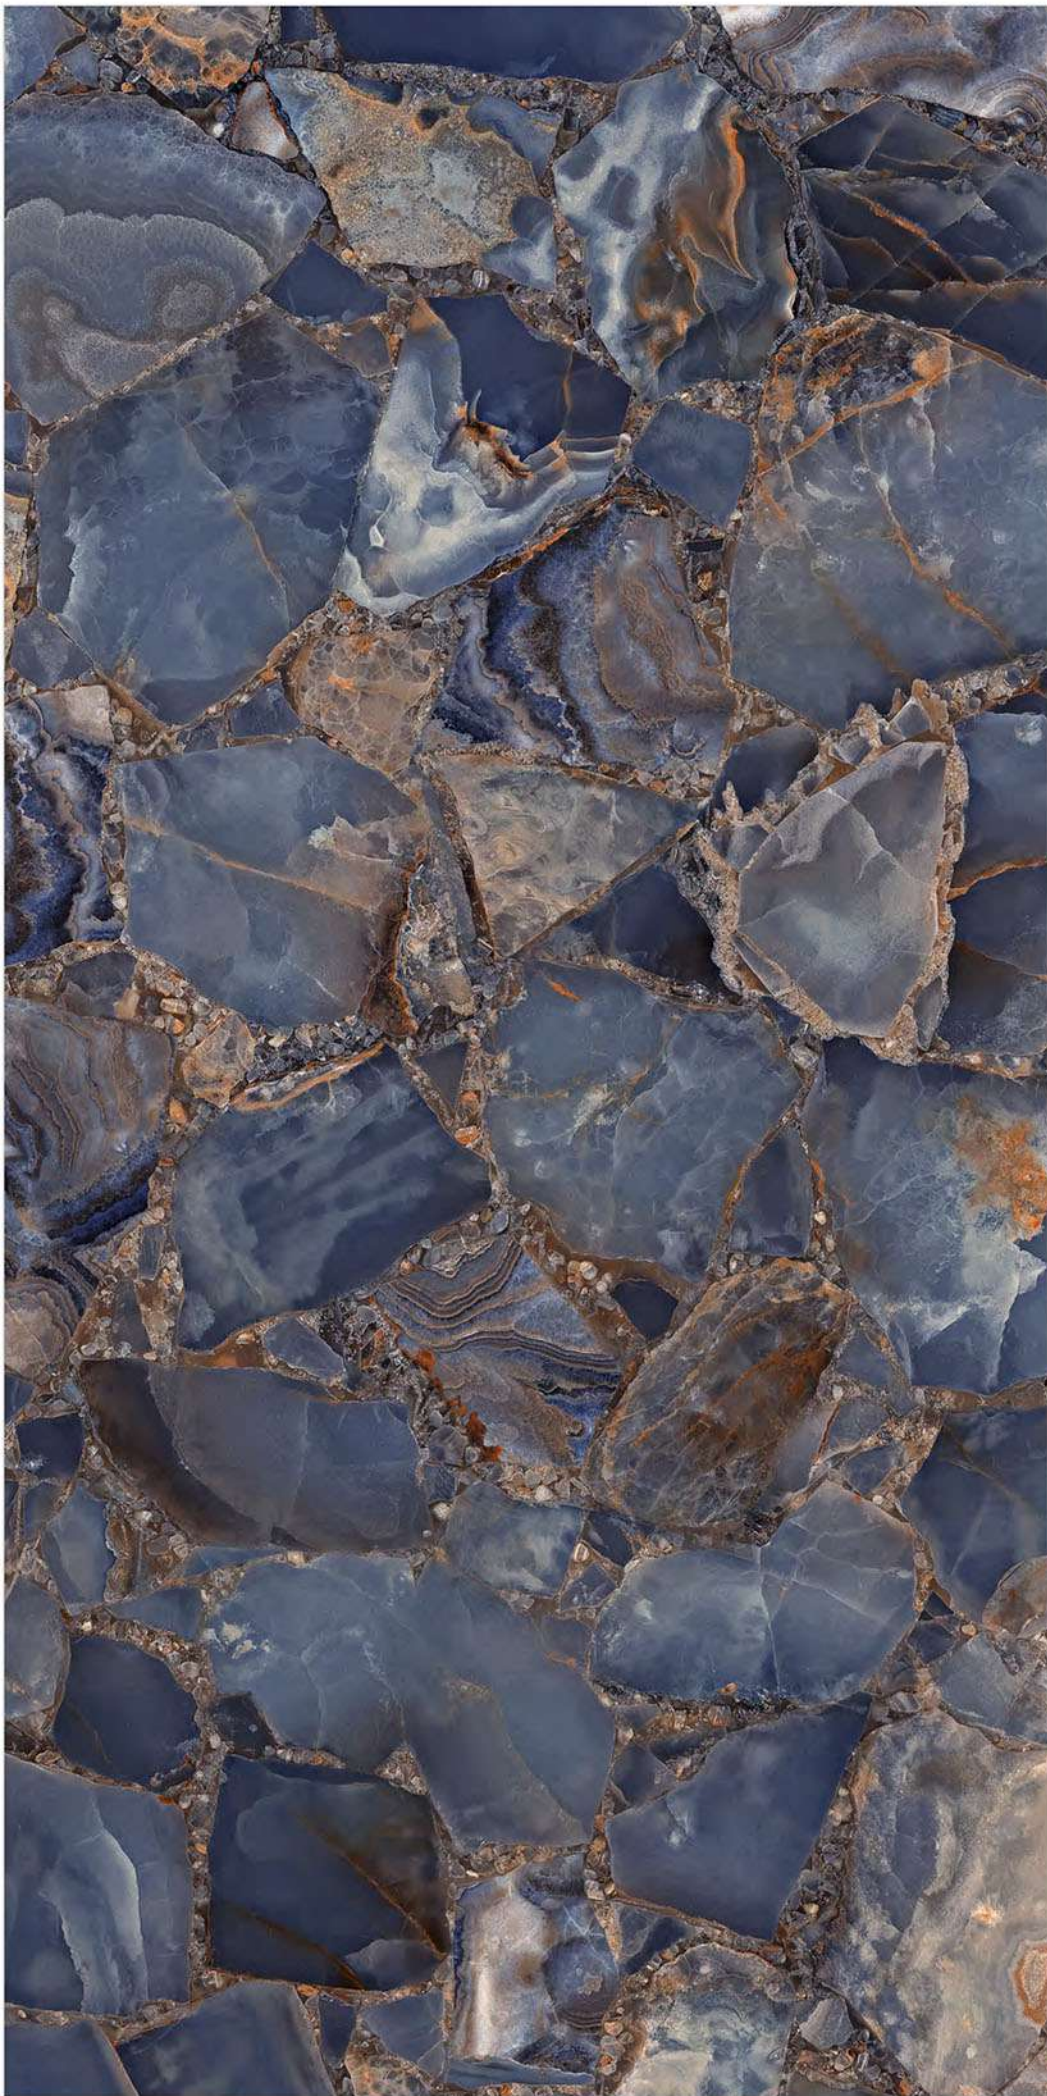

MARMOS BLUE

- Size : 600x1200mm
- Finish : Ultra Gloss
- Random : 4