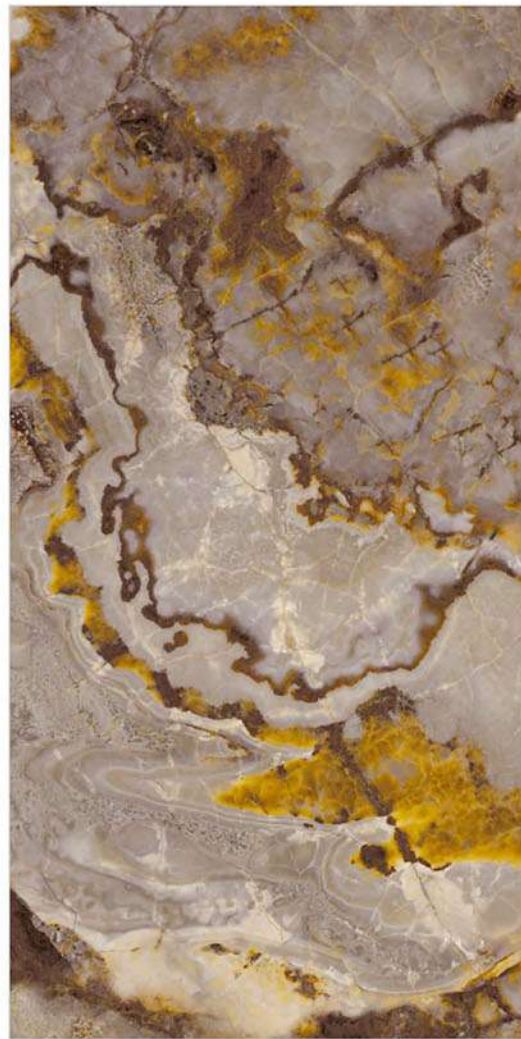

DRAGON BROWN

- Size : 600x1200mm
- Finish : Ultra Gloss
- Random : 4