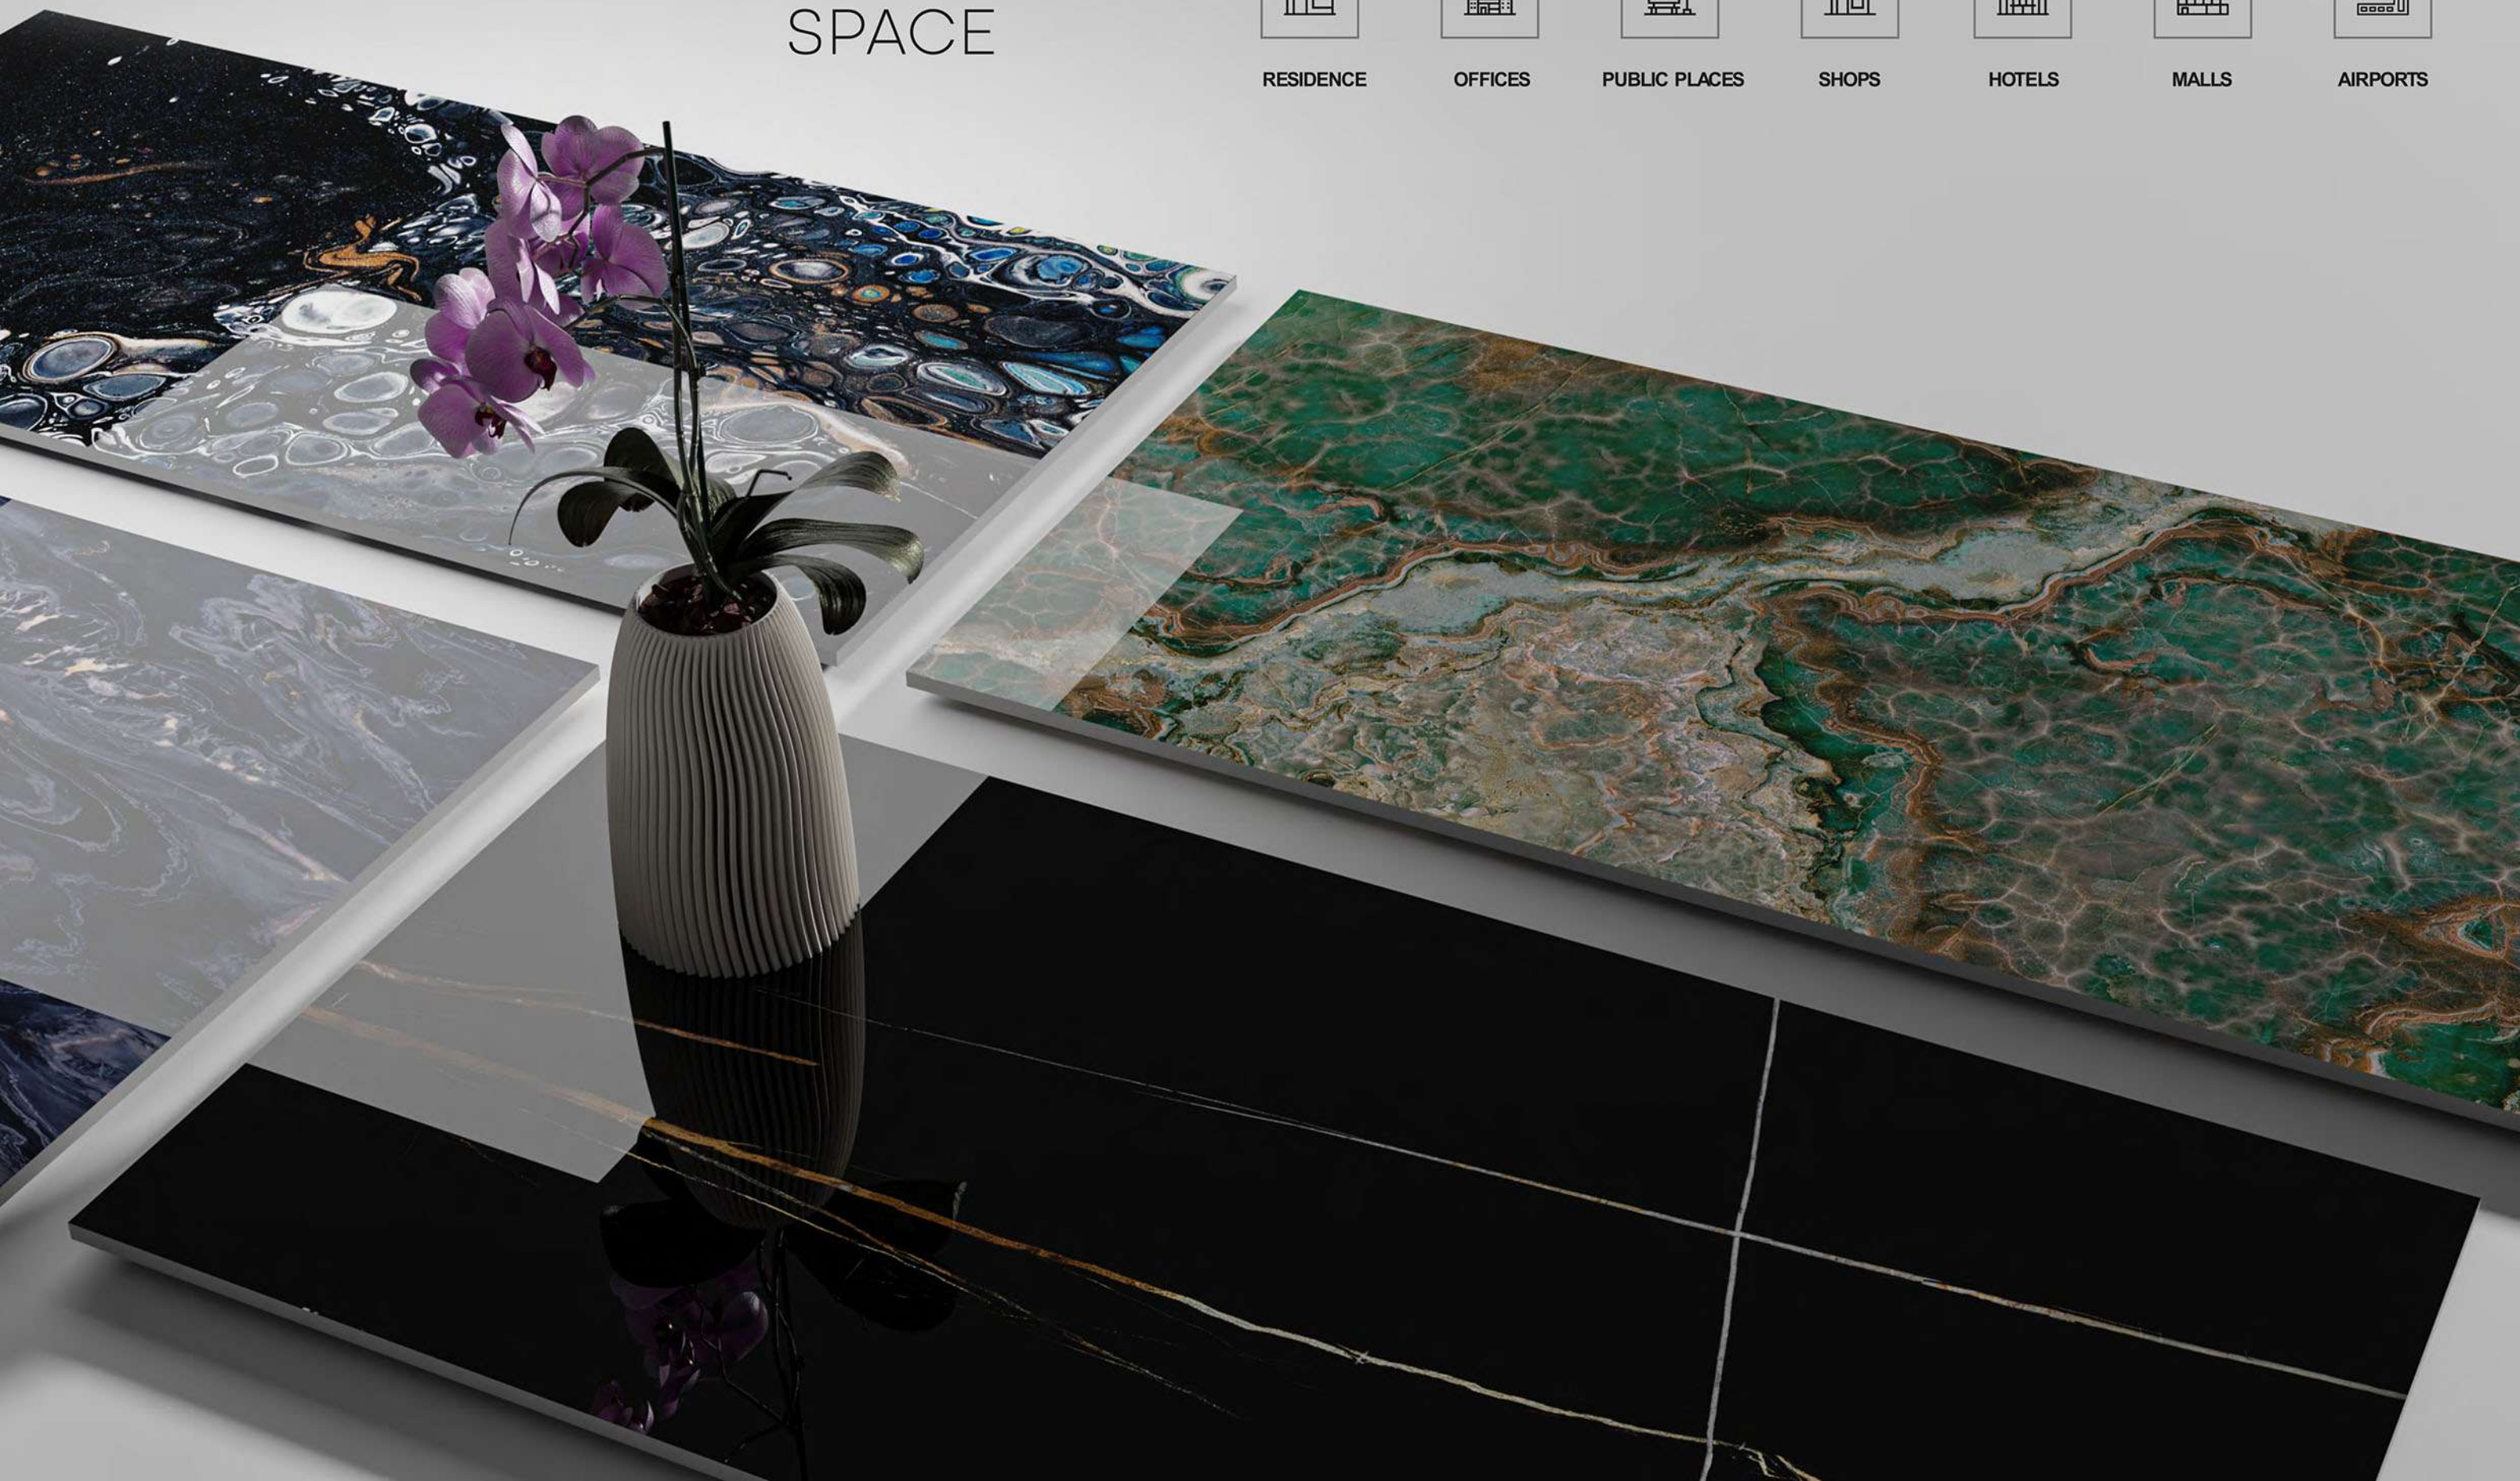

SURFACES FOR EVERY SPACE

Application Areas

RESIDENCE

OFFICES

PUBLIC PLACES

SHOPS

HOTELS

MALLS

AIRPORTS