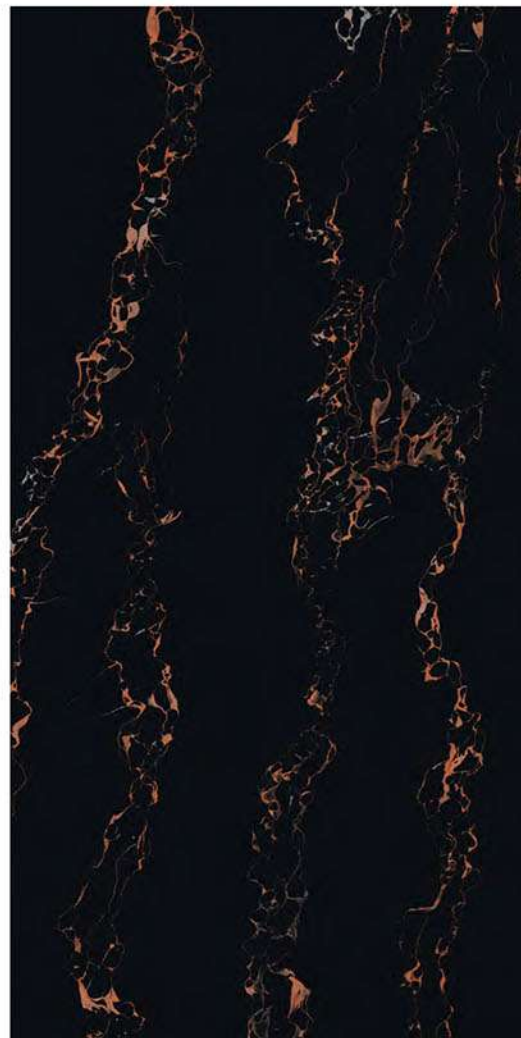

COSMOS BROWN

■ Size : 600x1200mm

■ Finish : Ultra Gloss

■ Random : 5