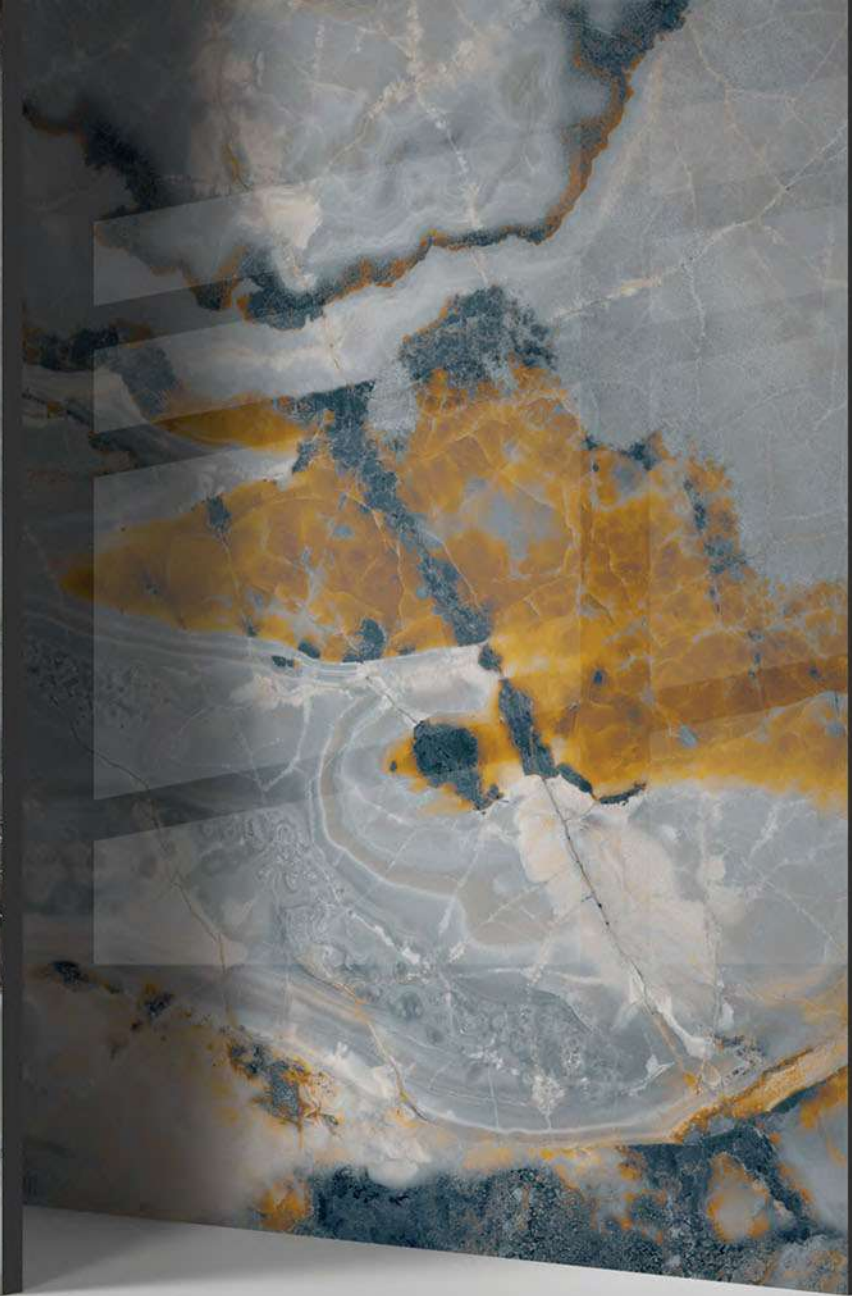

Call Now
+91 98795 60164

woogaceramic@yahoo.com
www.woogaceramic.com

Elevate Your Environment
with the Mystique of
Galaxy Stone

ultra gloss

600x
1200mm

SURFACES FOR EVERY SPACE

Application Areas

RESIDENCE