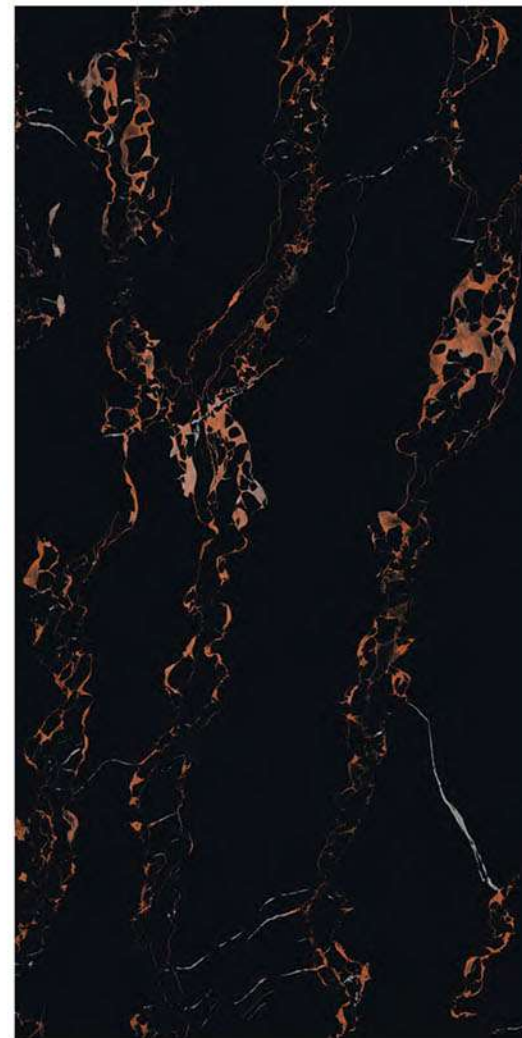

COSMOS BROWN

■ Size : 600x1200mm

■ Finish : Ultra Gloss

■ Random : 5