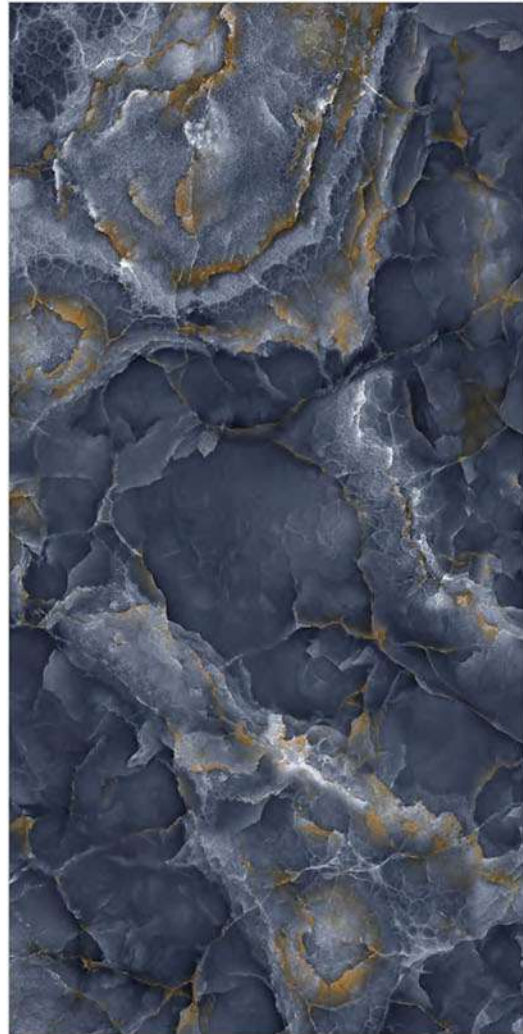

Size
60x120cm

Tiles
Pendera Golden

/ Ultra Gloss Collection

PASSIAN ONYX BLUE

- Size : 600x1200mm
- Finish : Ultra Gloss
- Random : 5

Size
60x120cm

Tiles
Passian Onyx Blue

/ Ultra Gloss Collection