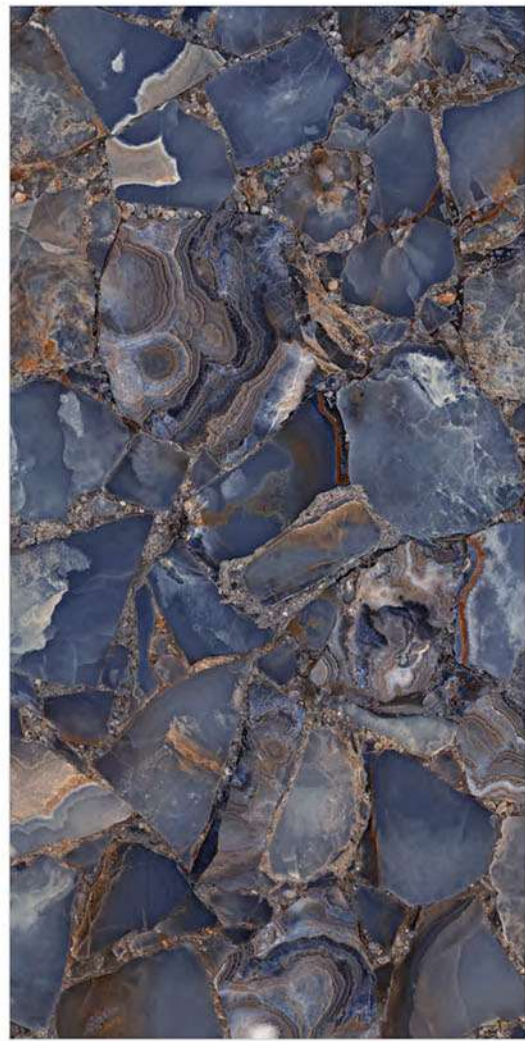

MARMOS BLUE

- Size : 600x1200mm
- Finish : Ultra Gloss
- Random : 4