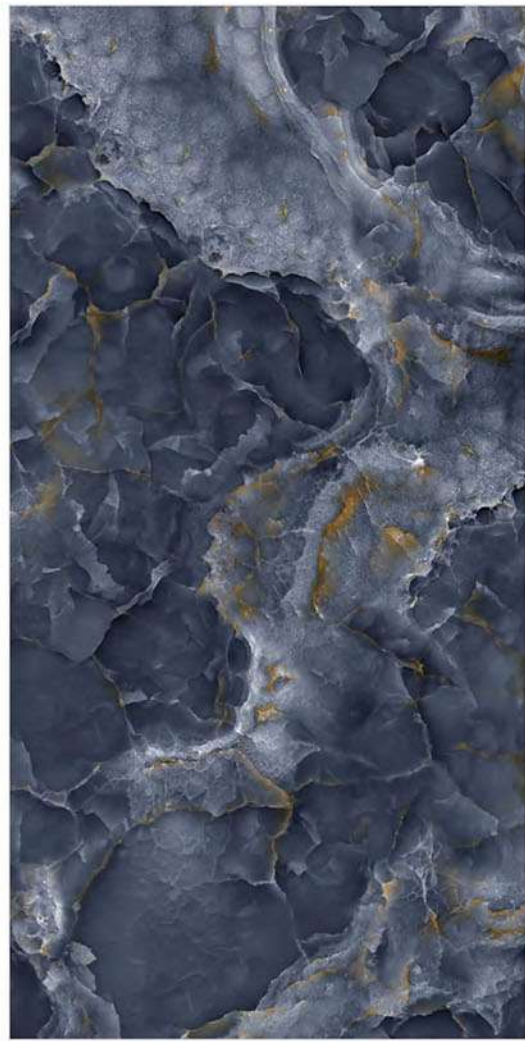

Size
60x120cm

Tiles
Pendera Golden

/ Ultra Gloss Collection

PASSIAN ONYX BLUE

- Size : 600x1200mm
- Finish : Ultra Gloss
- Random : 5

Size
60x120cm

Tiles
Passian Onyx Blue

/ Ultra Gloss Collection