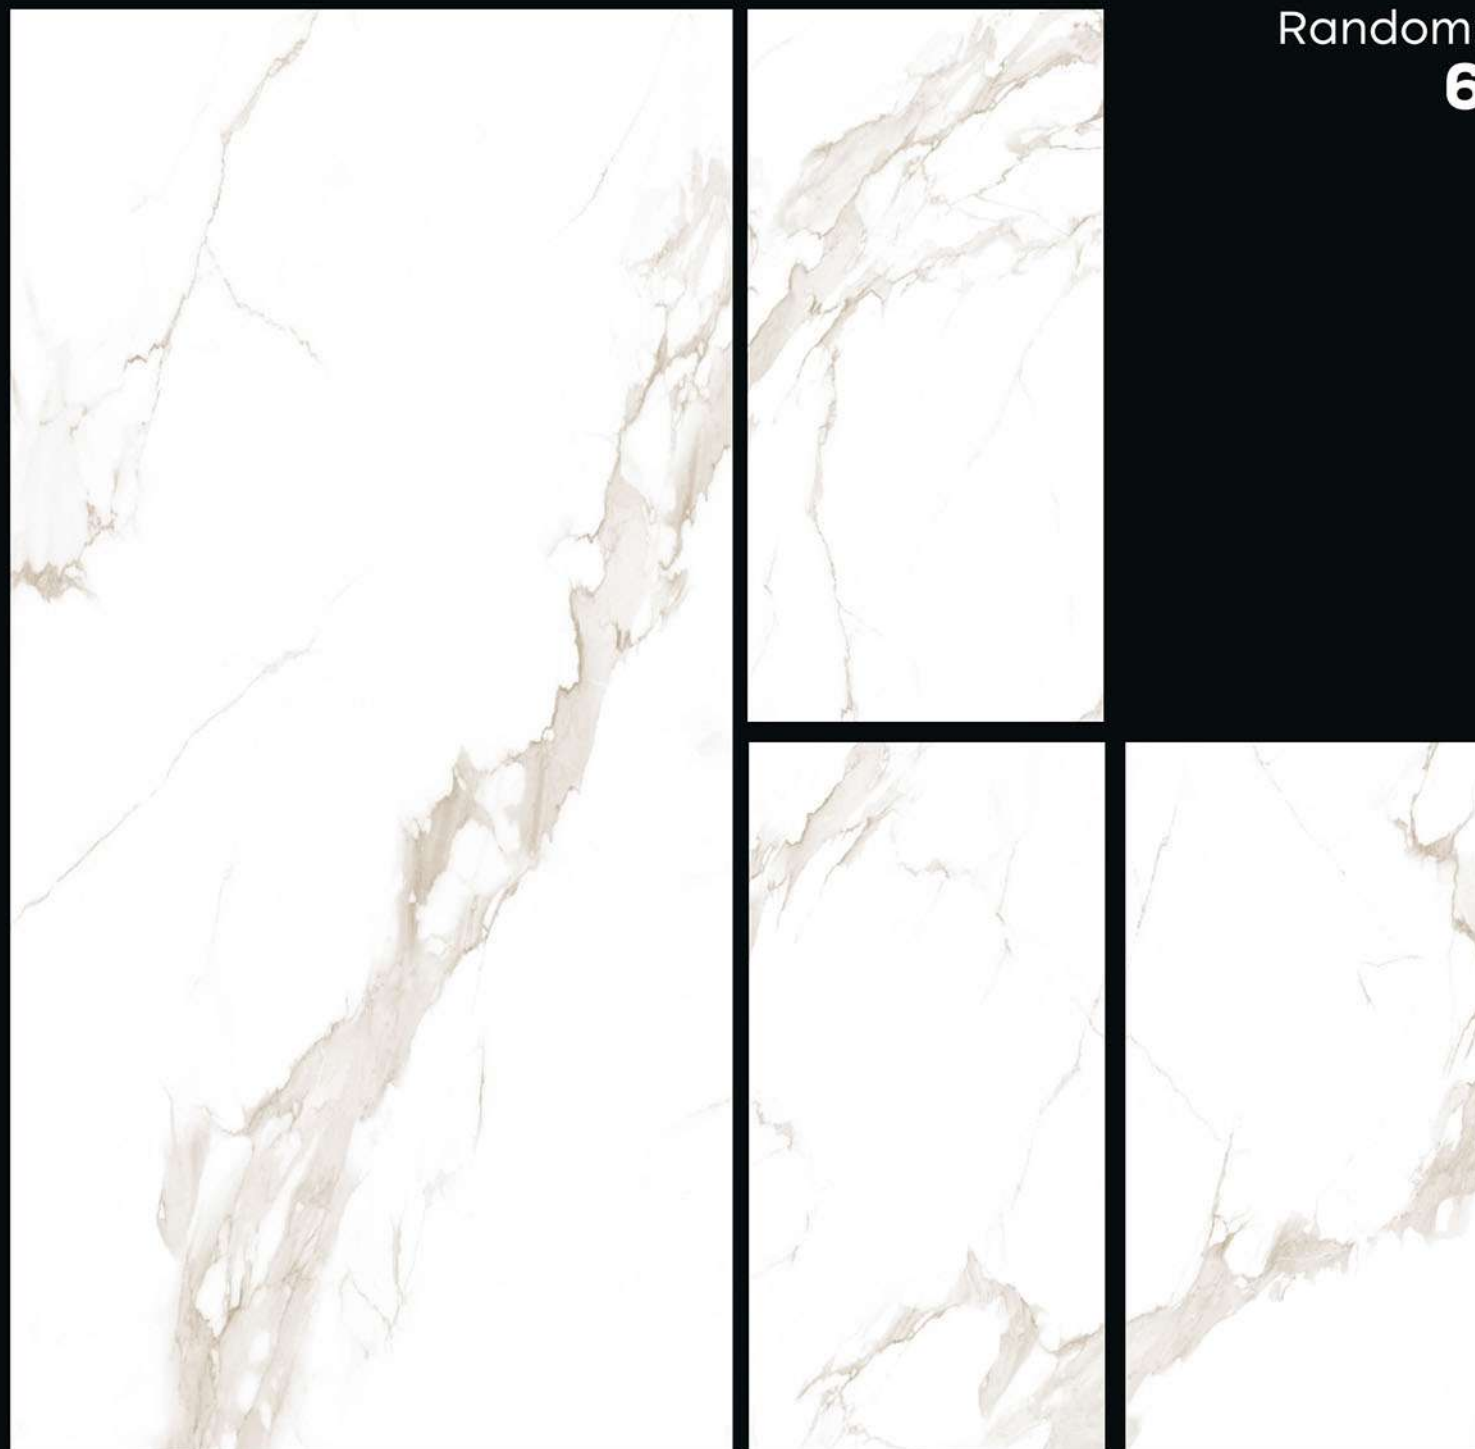

Size:
600X1200MM

Finish:
Glossy Surface

RETRO BROWN

Size:
600X1200MM

RIVIERA GOLD

Random:
6

RIVIERA WHITE

Random:
6