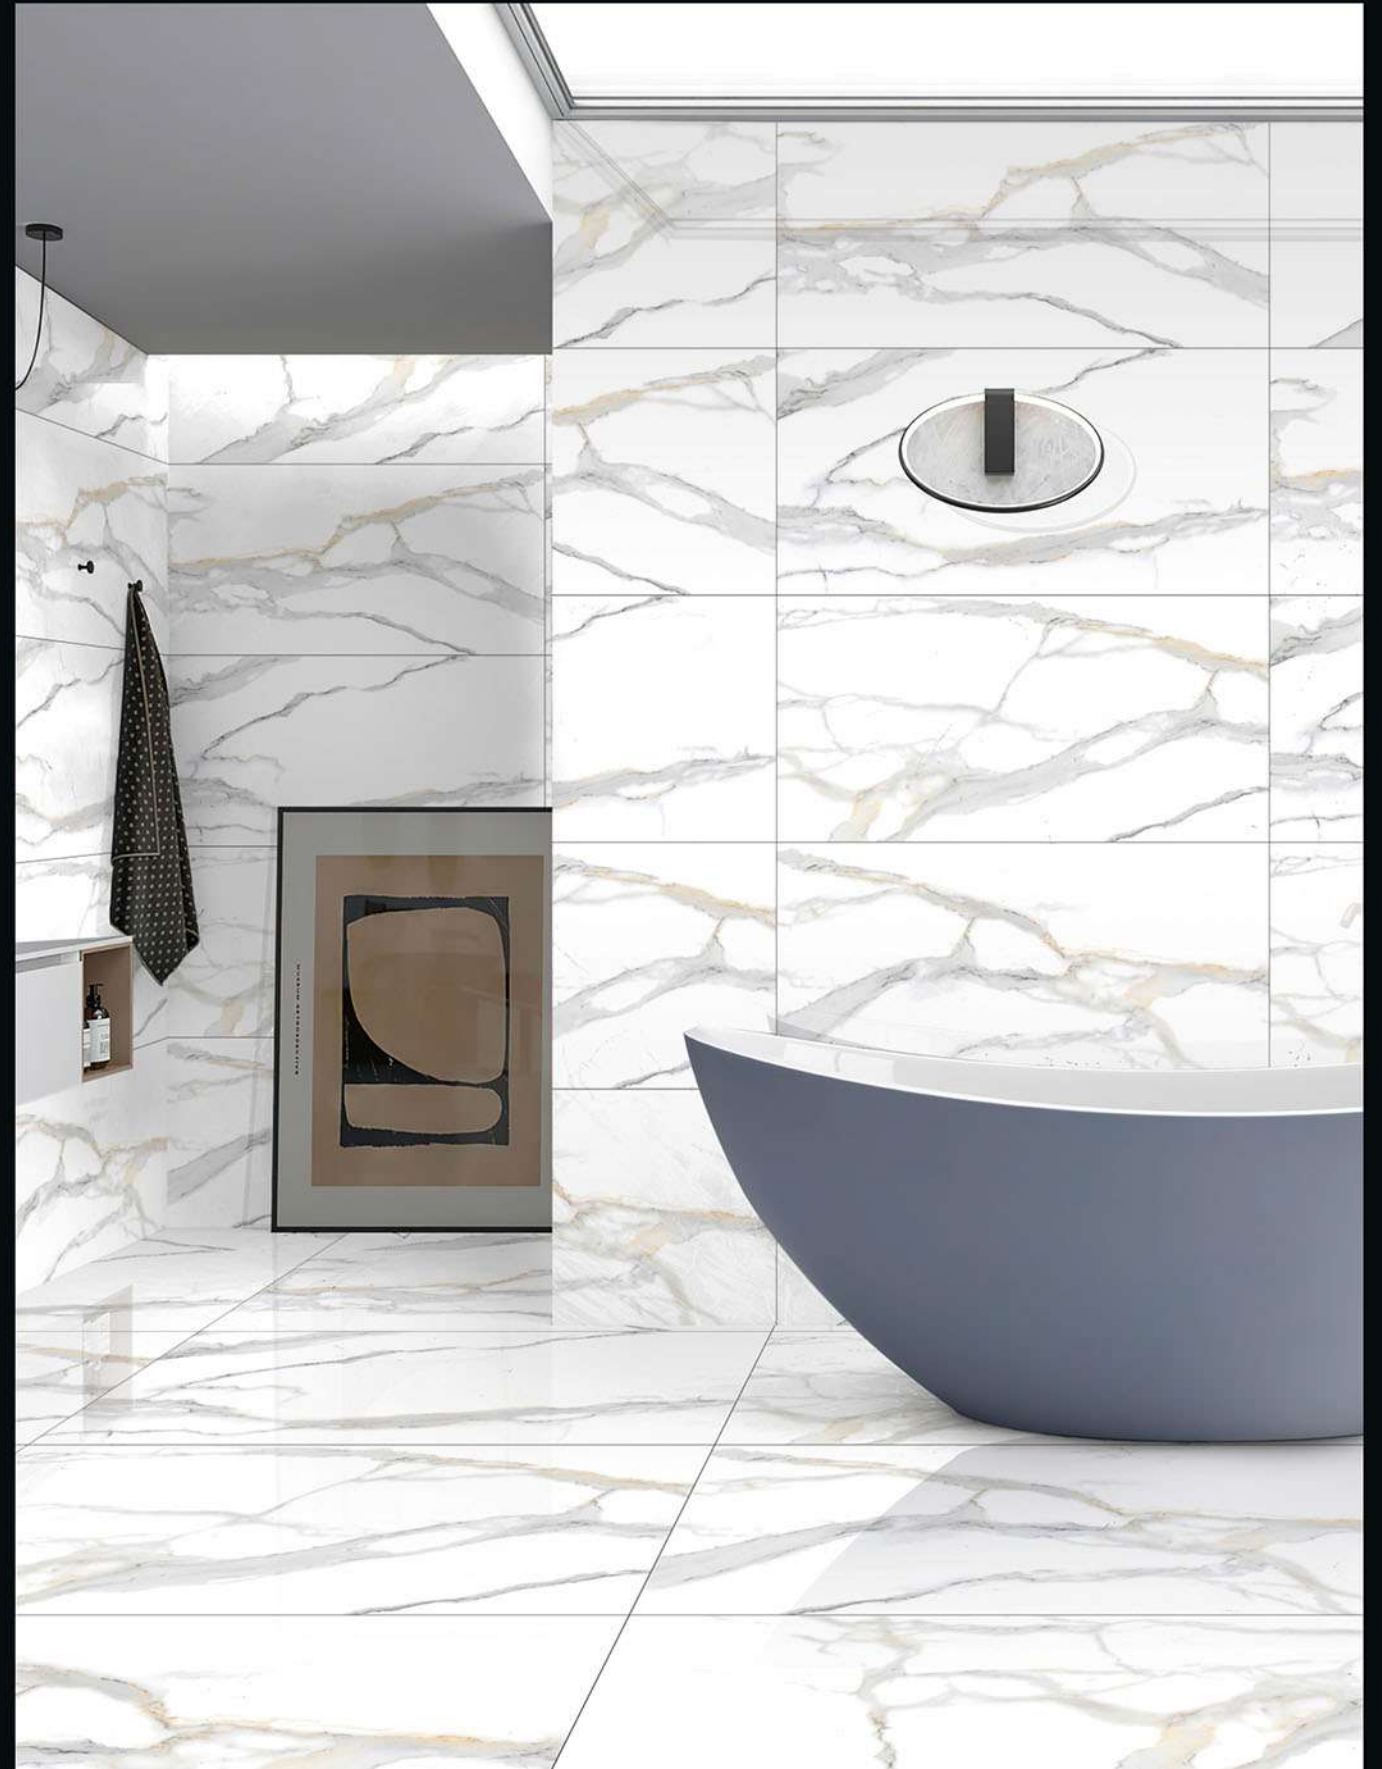

Random:
5

Size:
600X1200MM

Finish:
Glossy Surface