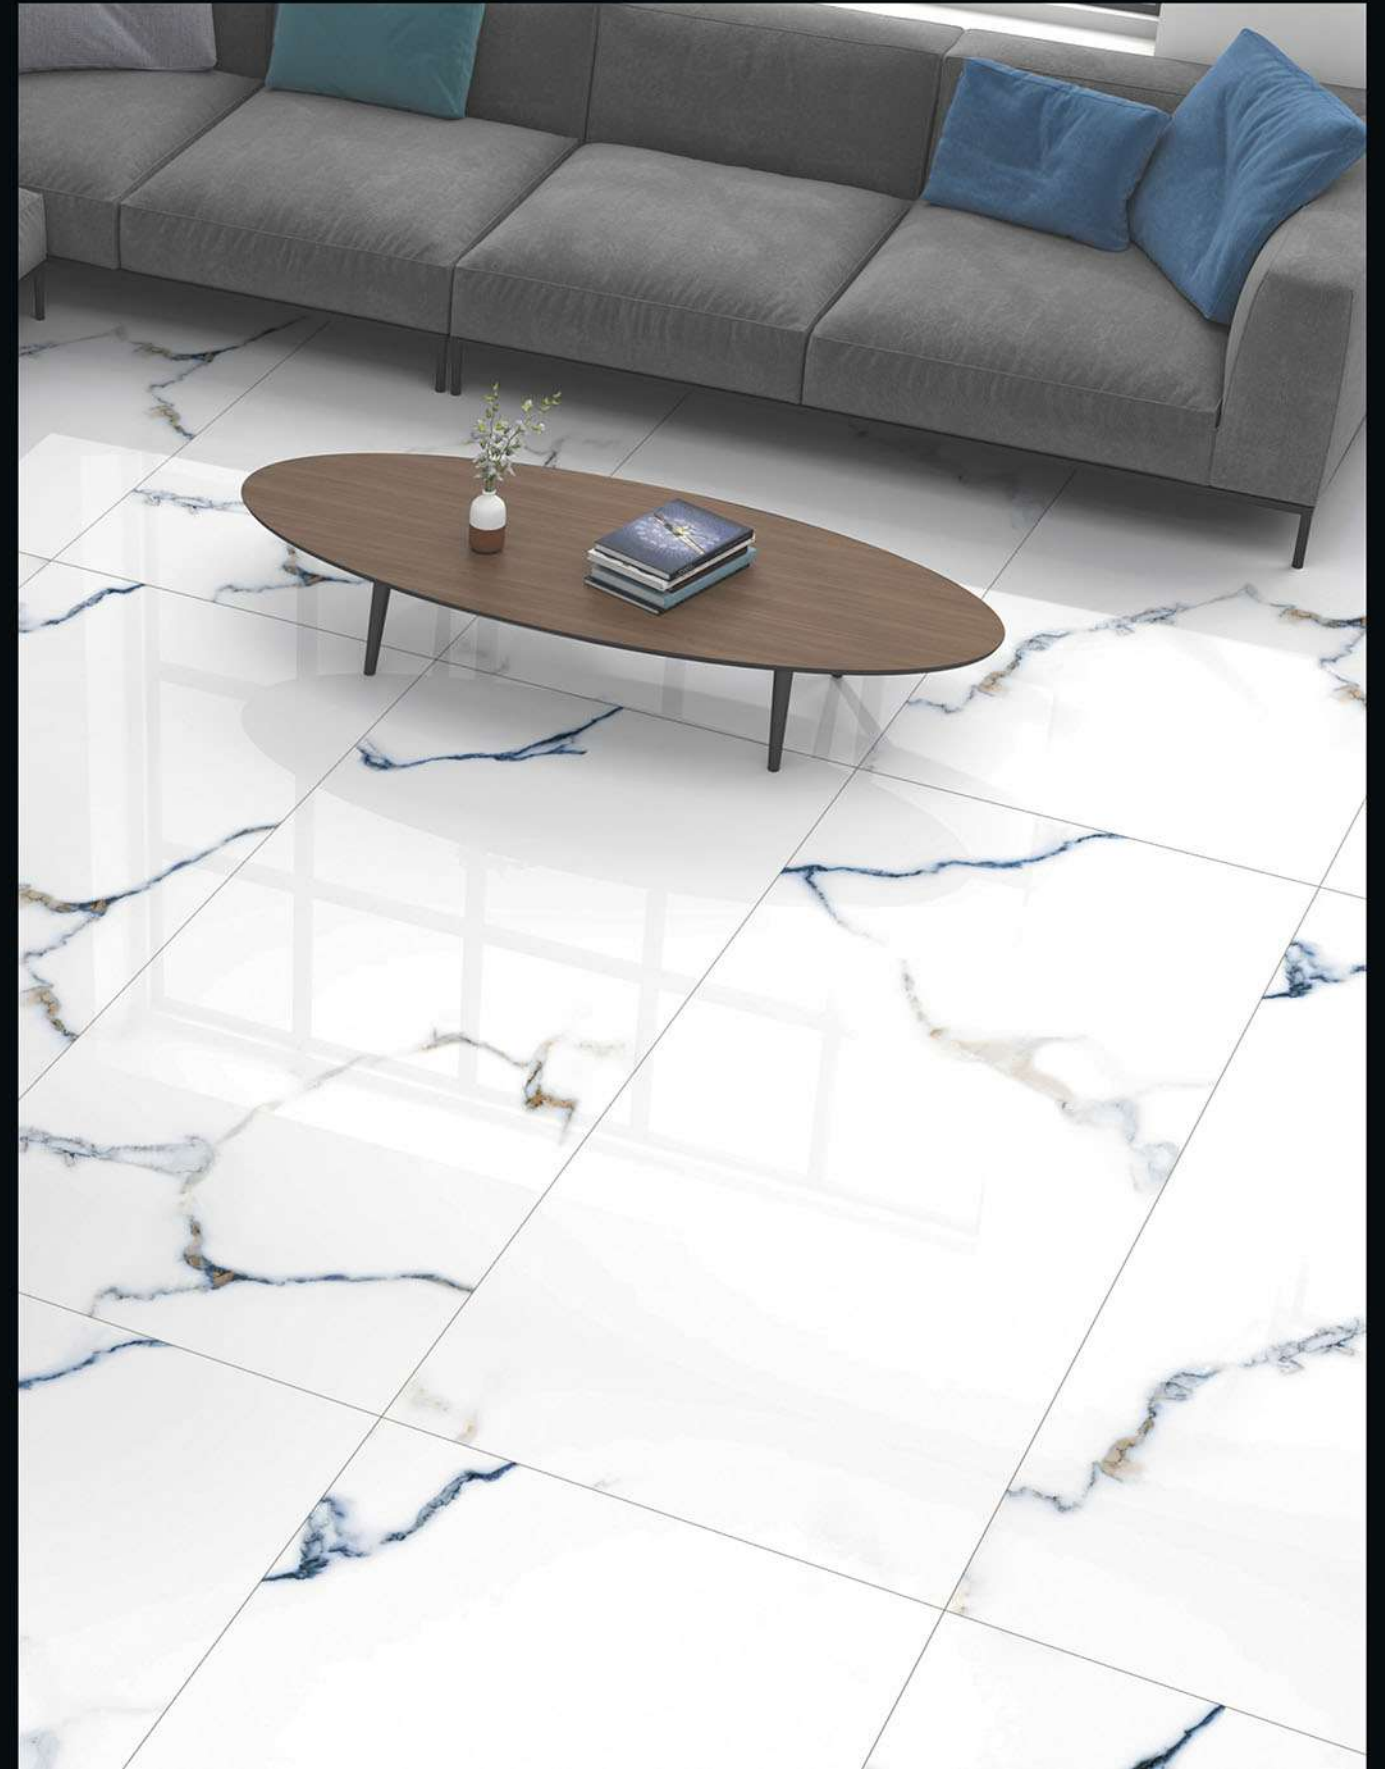

Size:
600X1200MM

Finish:
Glossy Surface

RIVIERA WHITE

Size:
600X1200MM

SONATA TEAL WHITE

Random:
5

Size:
600X1200MM

Finish:
Glossy Surface