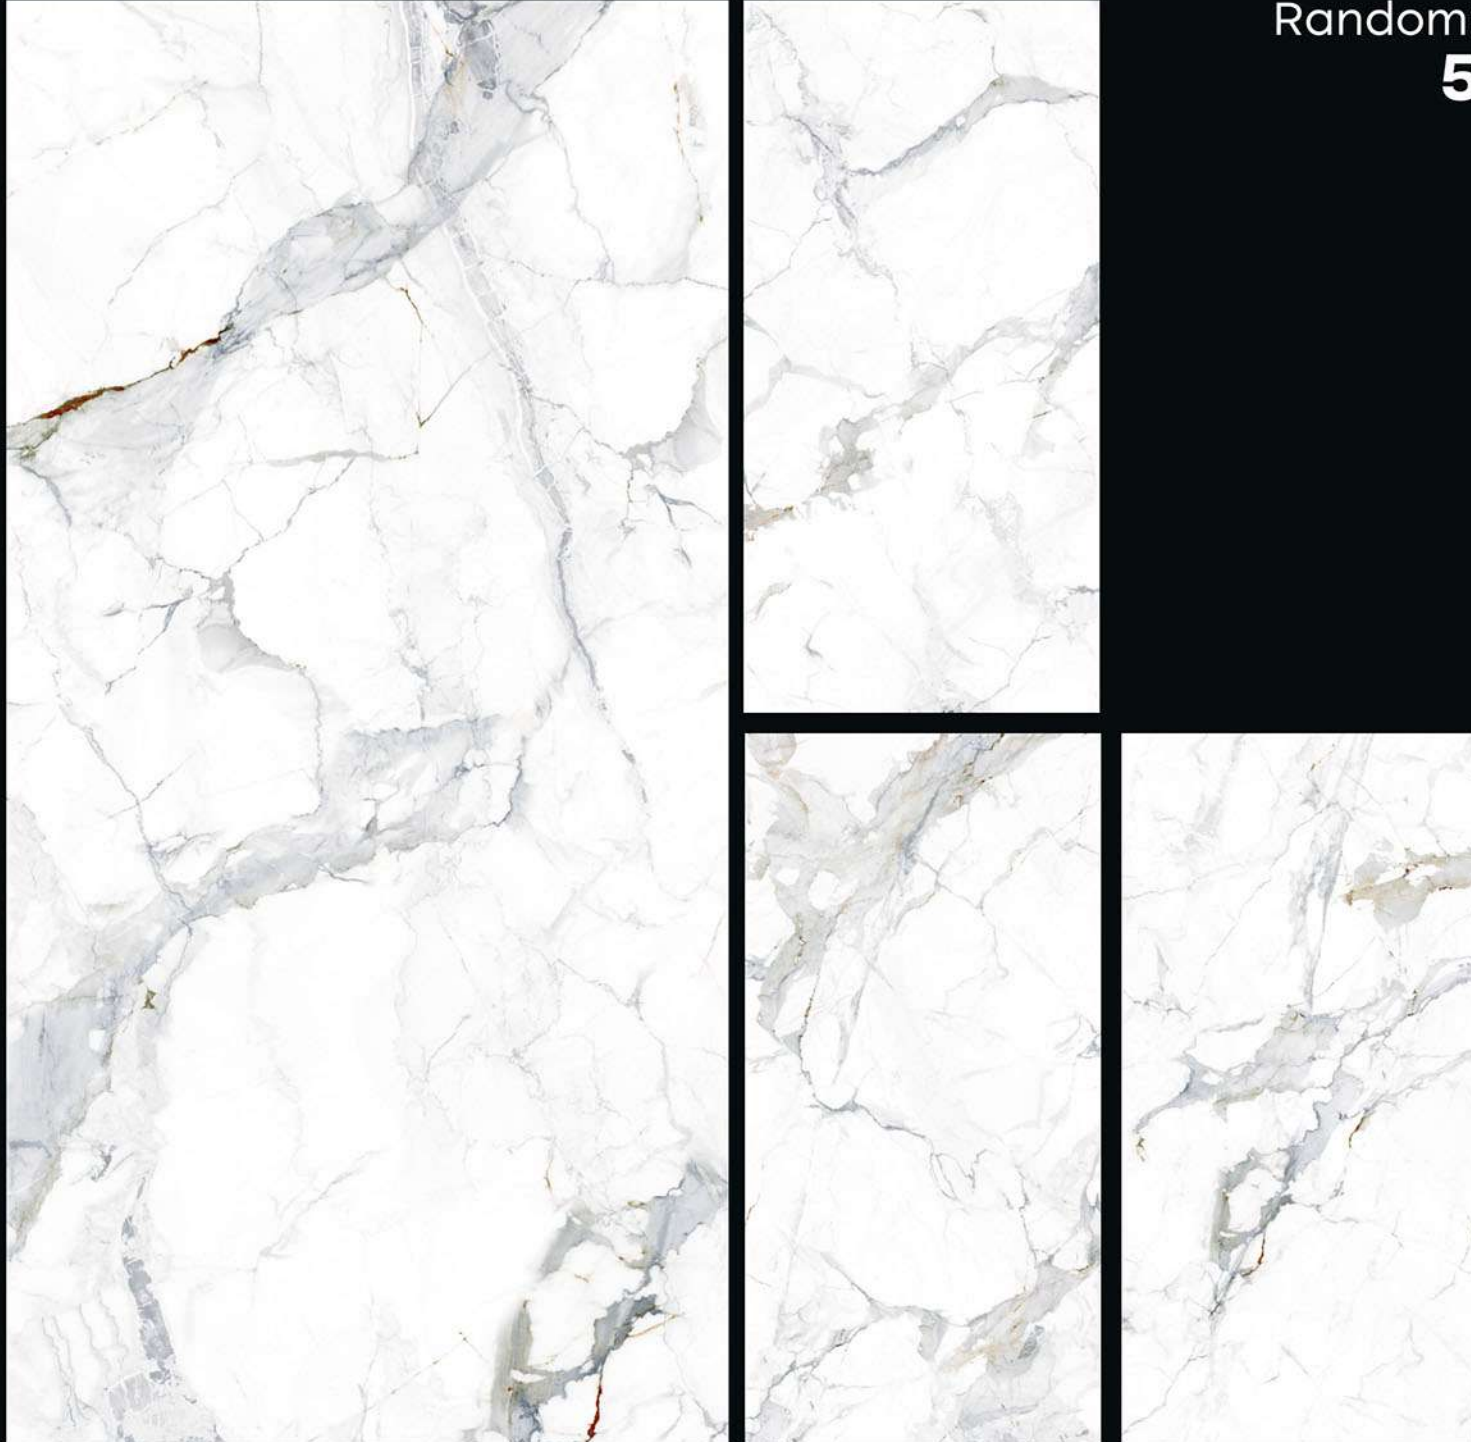

ITALIAN WHITE BLUE

Random:
5