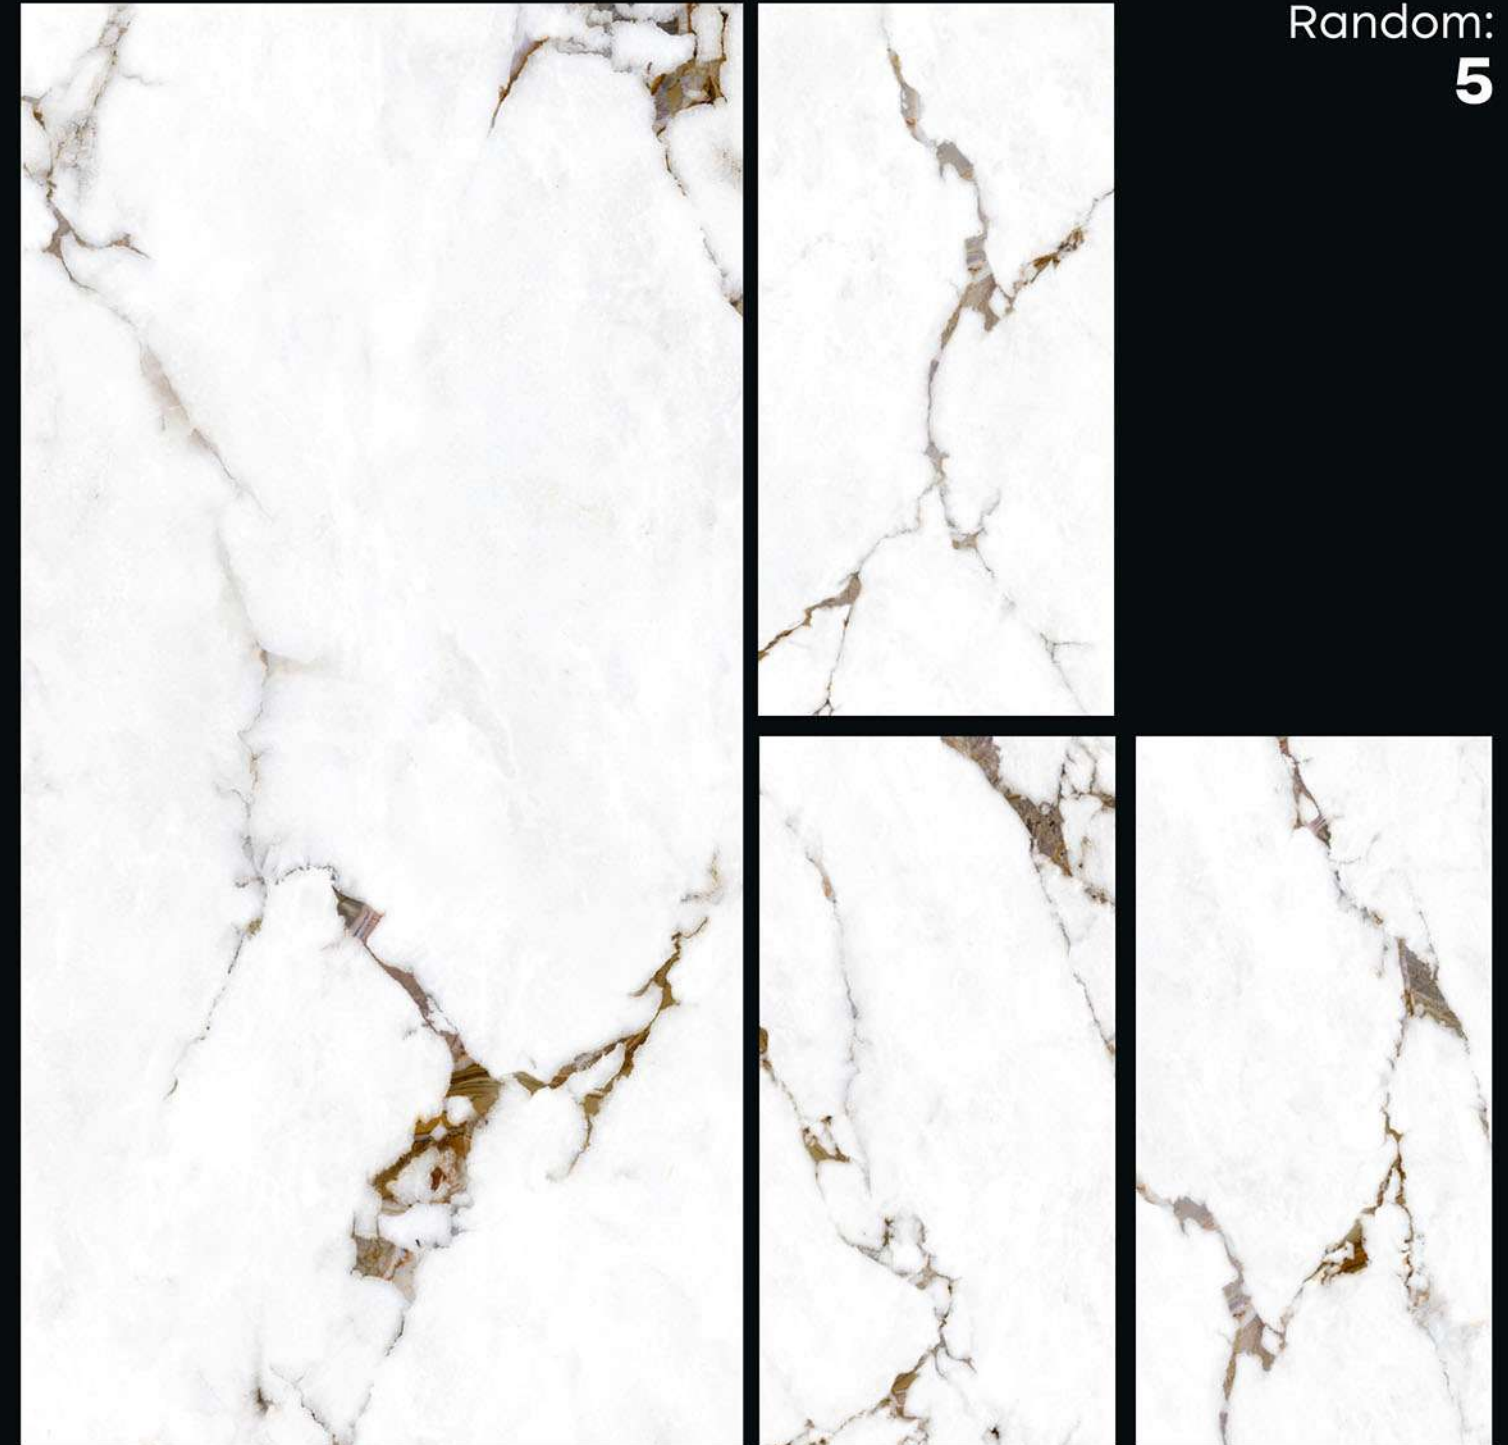

MALABAR GOLD

Size:
600X1200MM

ORACLE TEAL

Random:
5

ORACLE WHITE

Random:
5

Size:
600X1200MM

Finish:
High Gloss