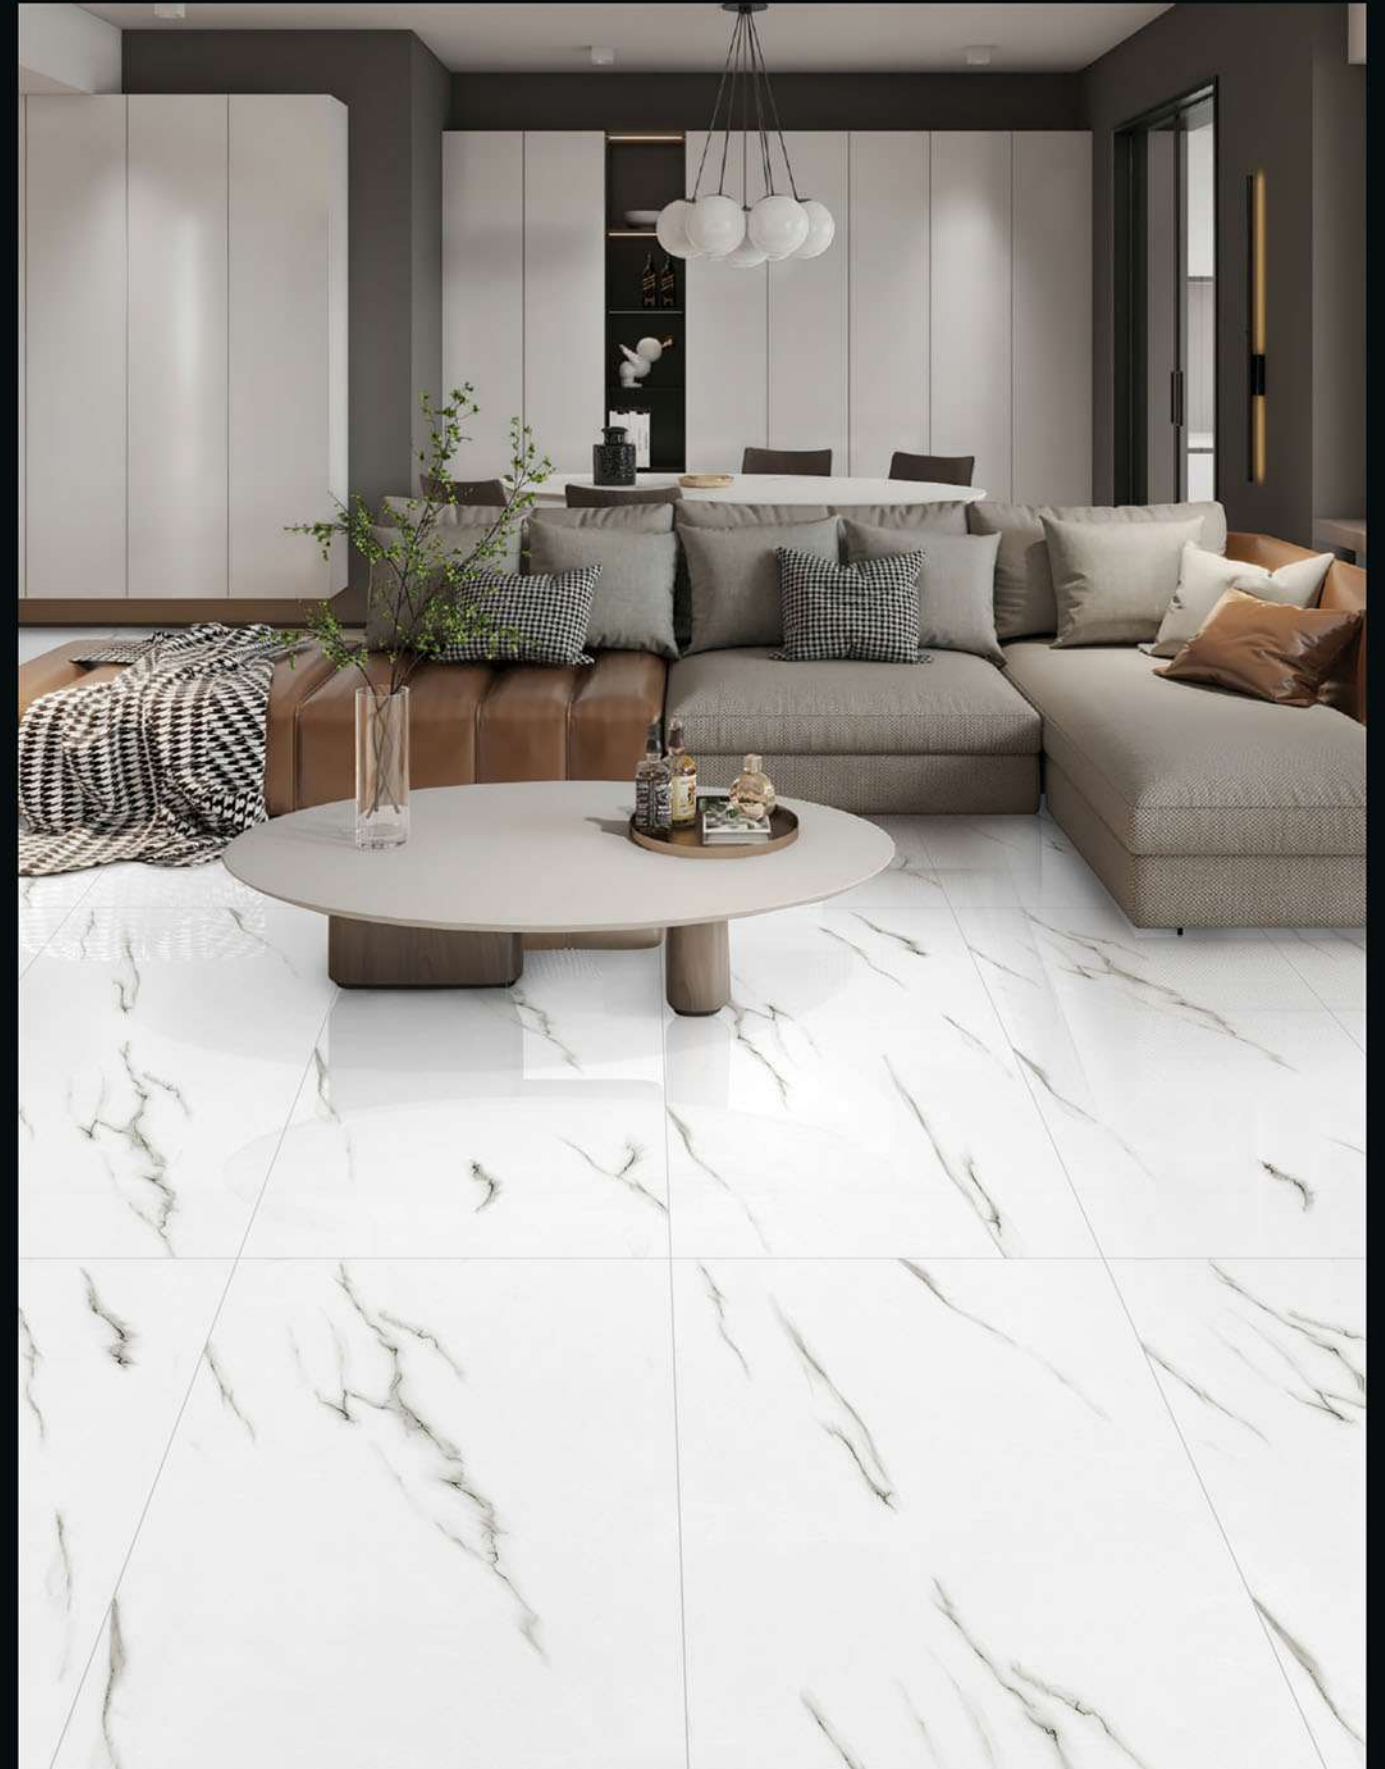

ELECTRA WHITE

Random:
4

Size:
600X1200MM

Finish:
Glossy Surface