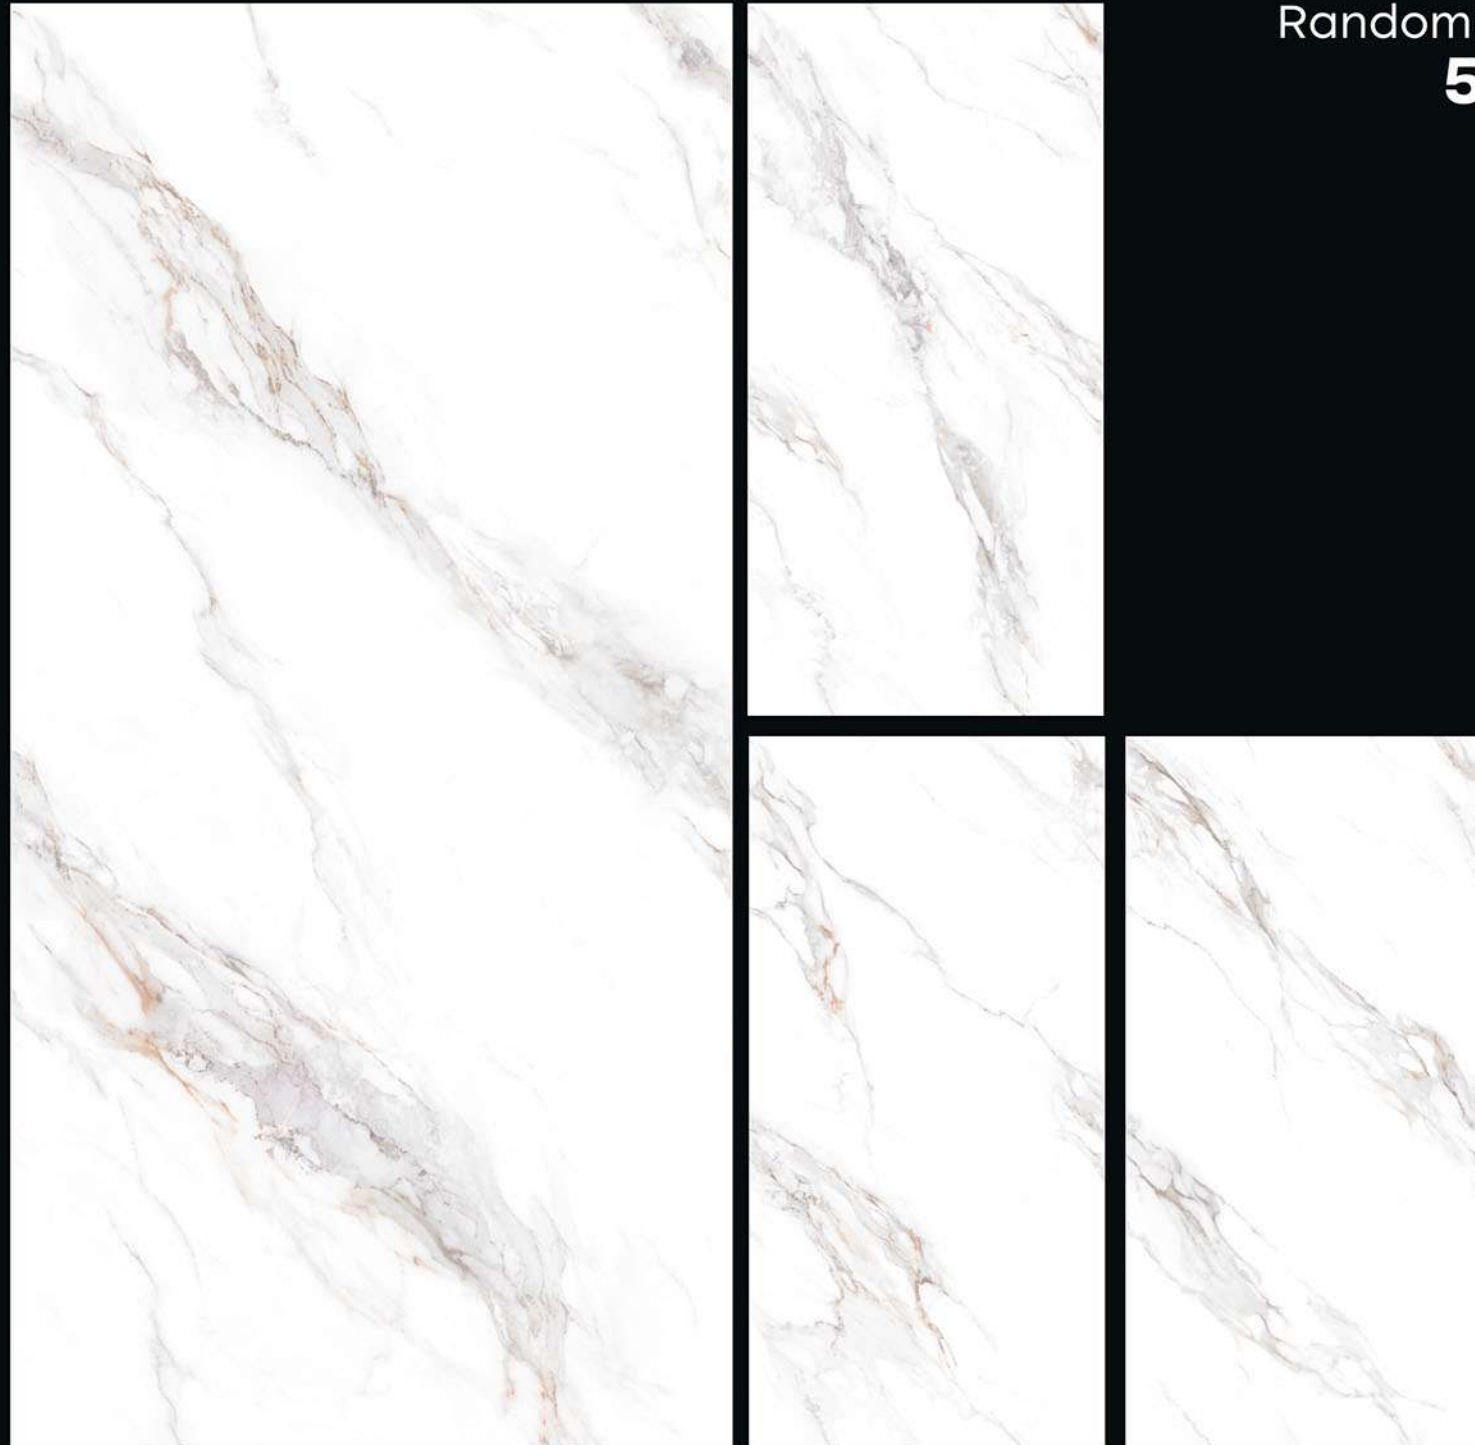

AROM BROWN

Random:
5