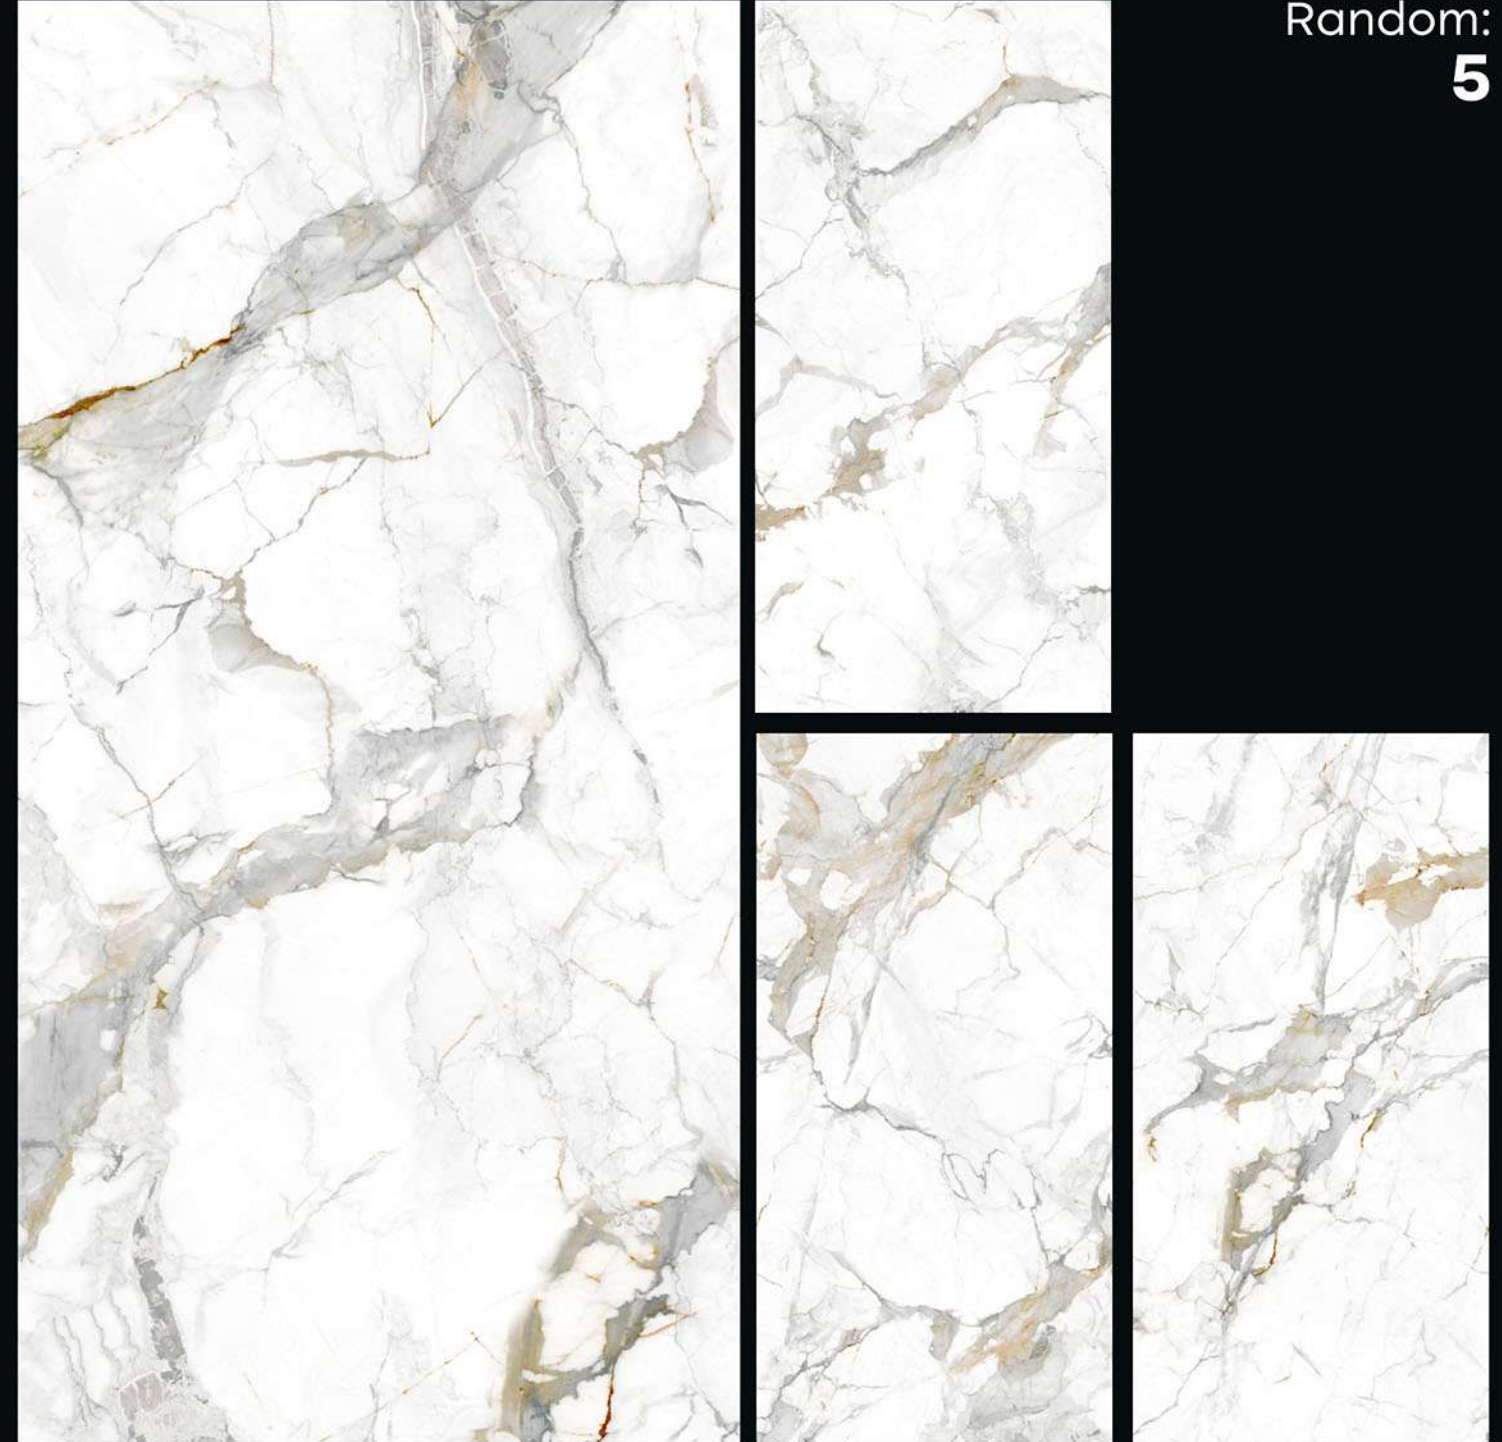

ITALIAN WHITE GOLD

Random:
5

Size:
600X1200MM

Finish:
Glossy Surface