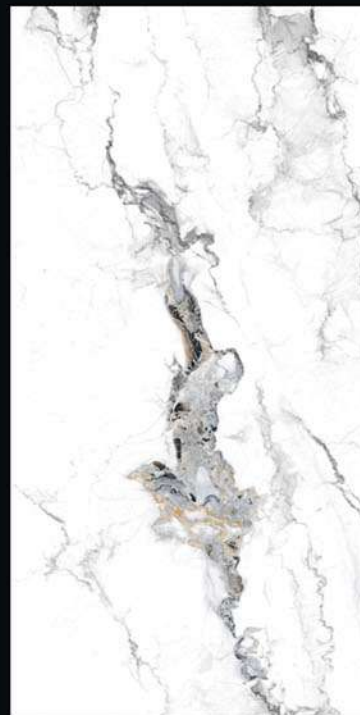

DALLAS NATURAL