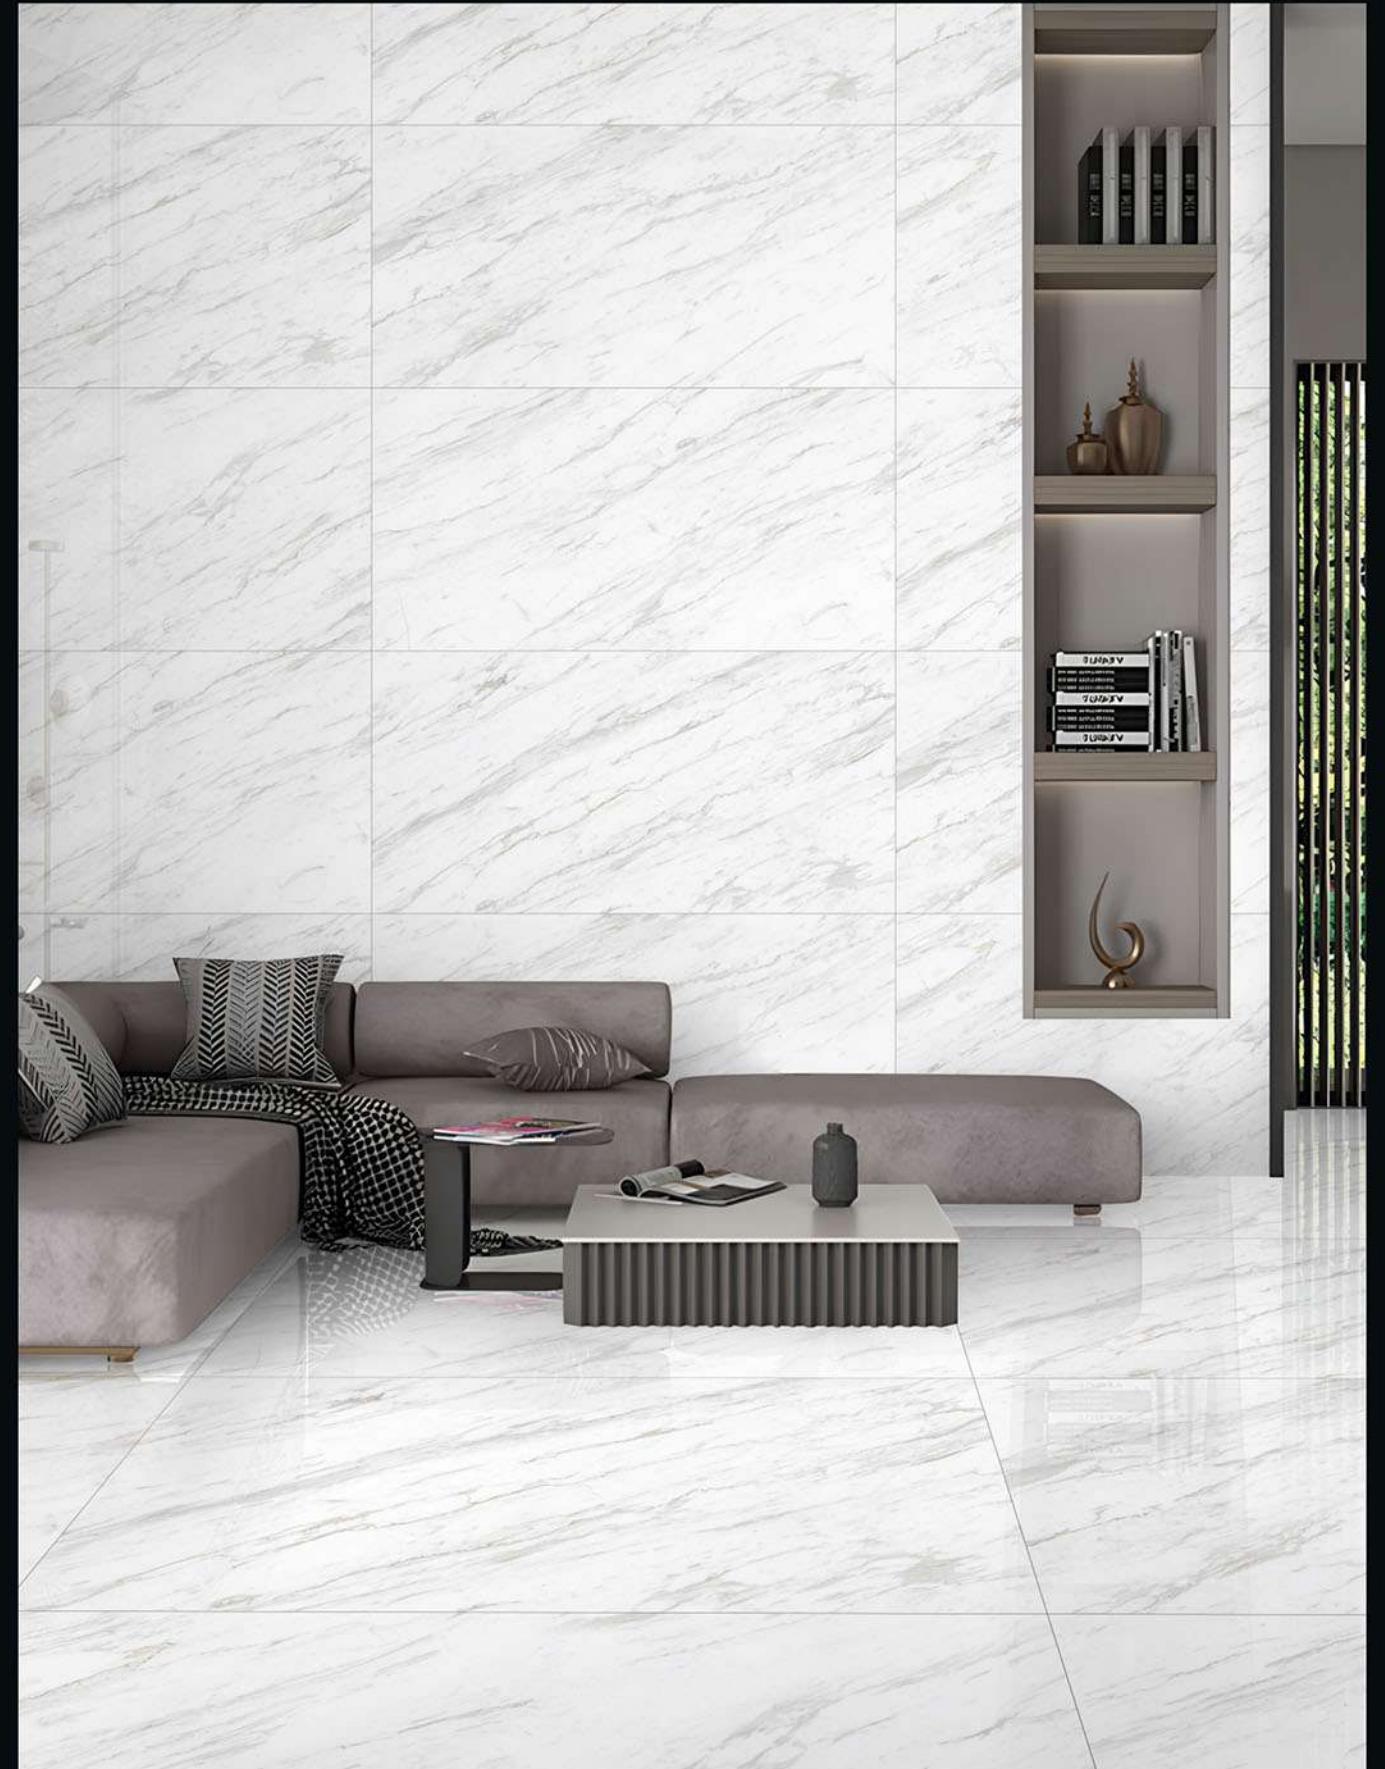

CARARA ROYAL

Random:
5

Size:
600X1200MM

Finish:
Glossy Surface