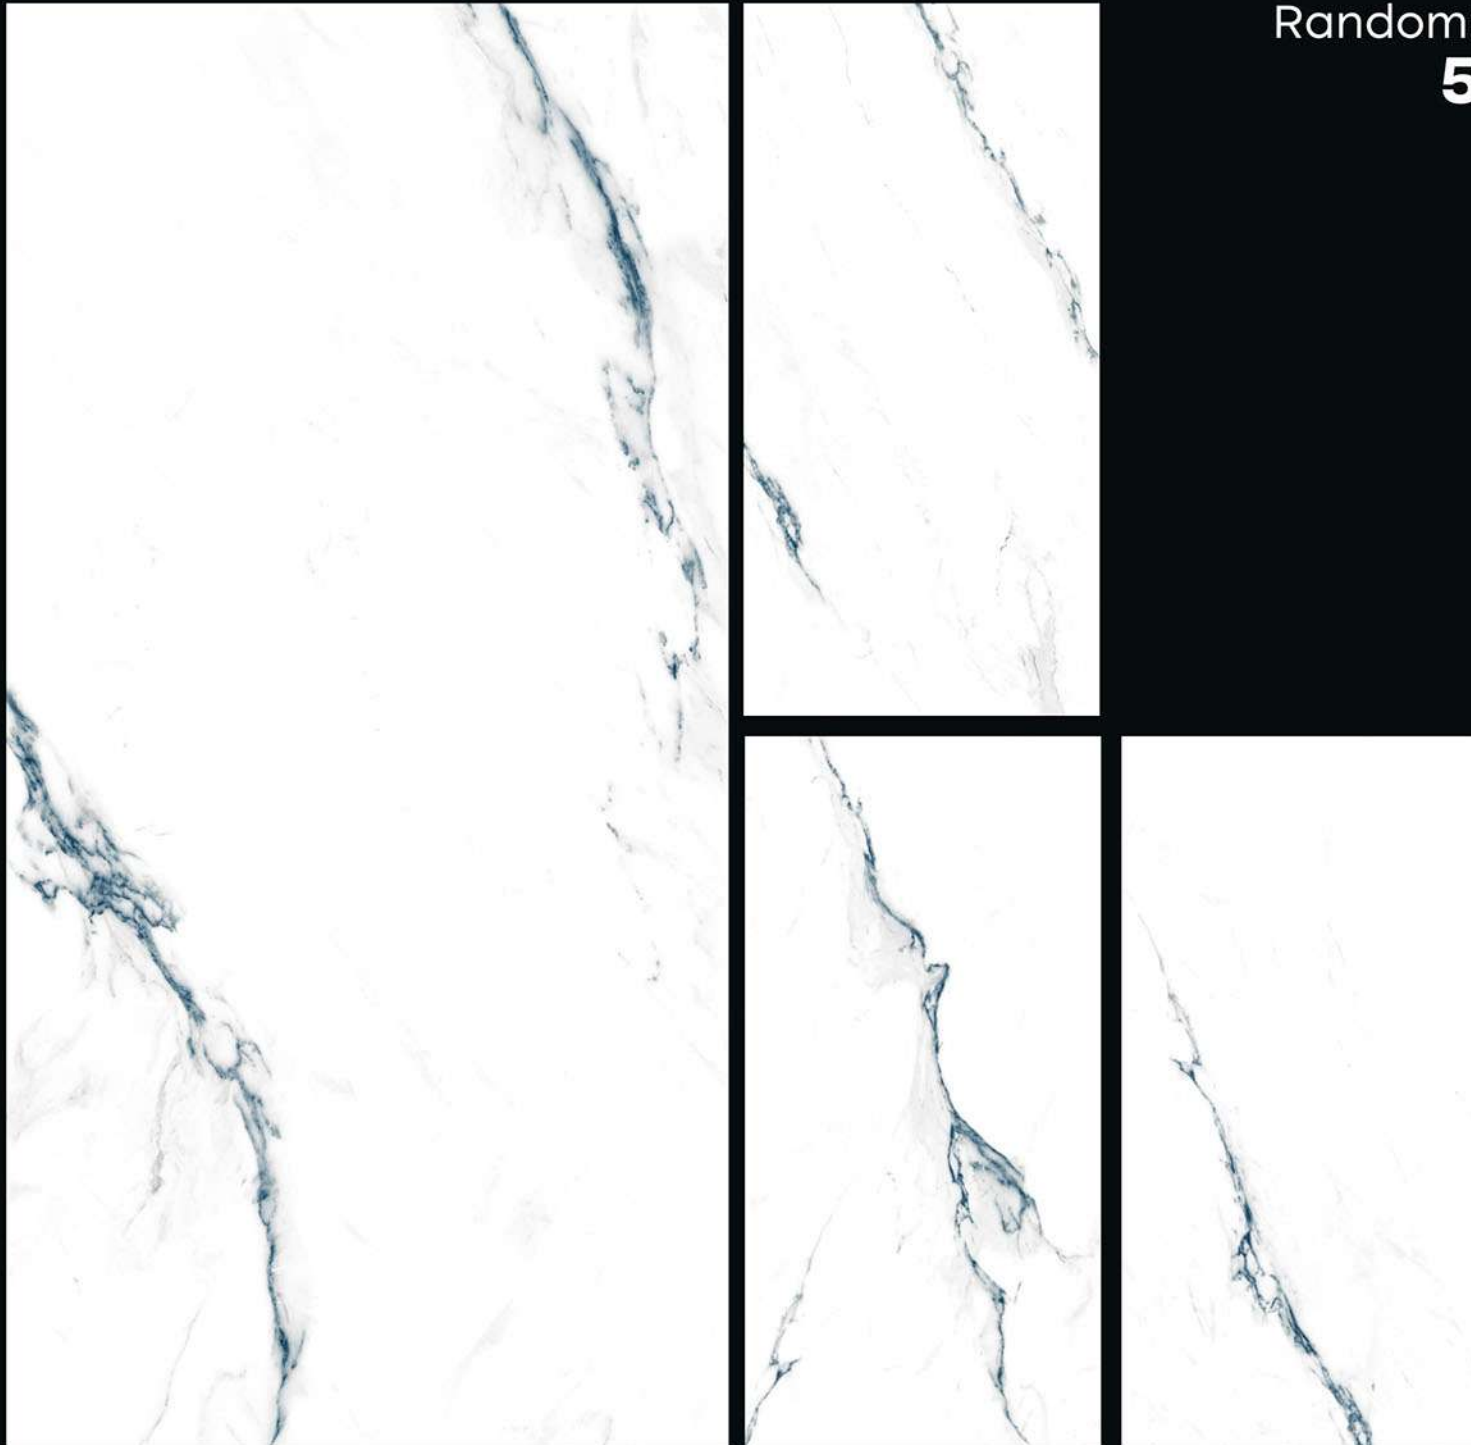

STARCO WHITE BLUE

Random:
5