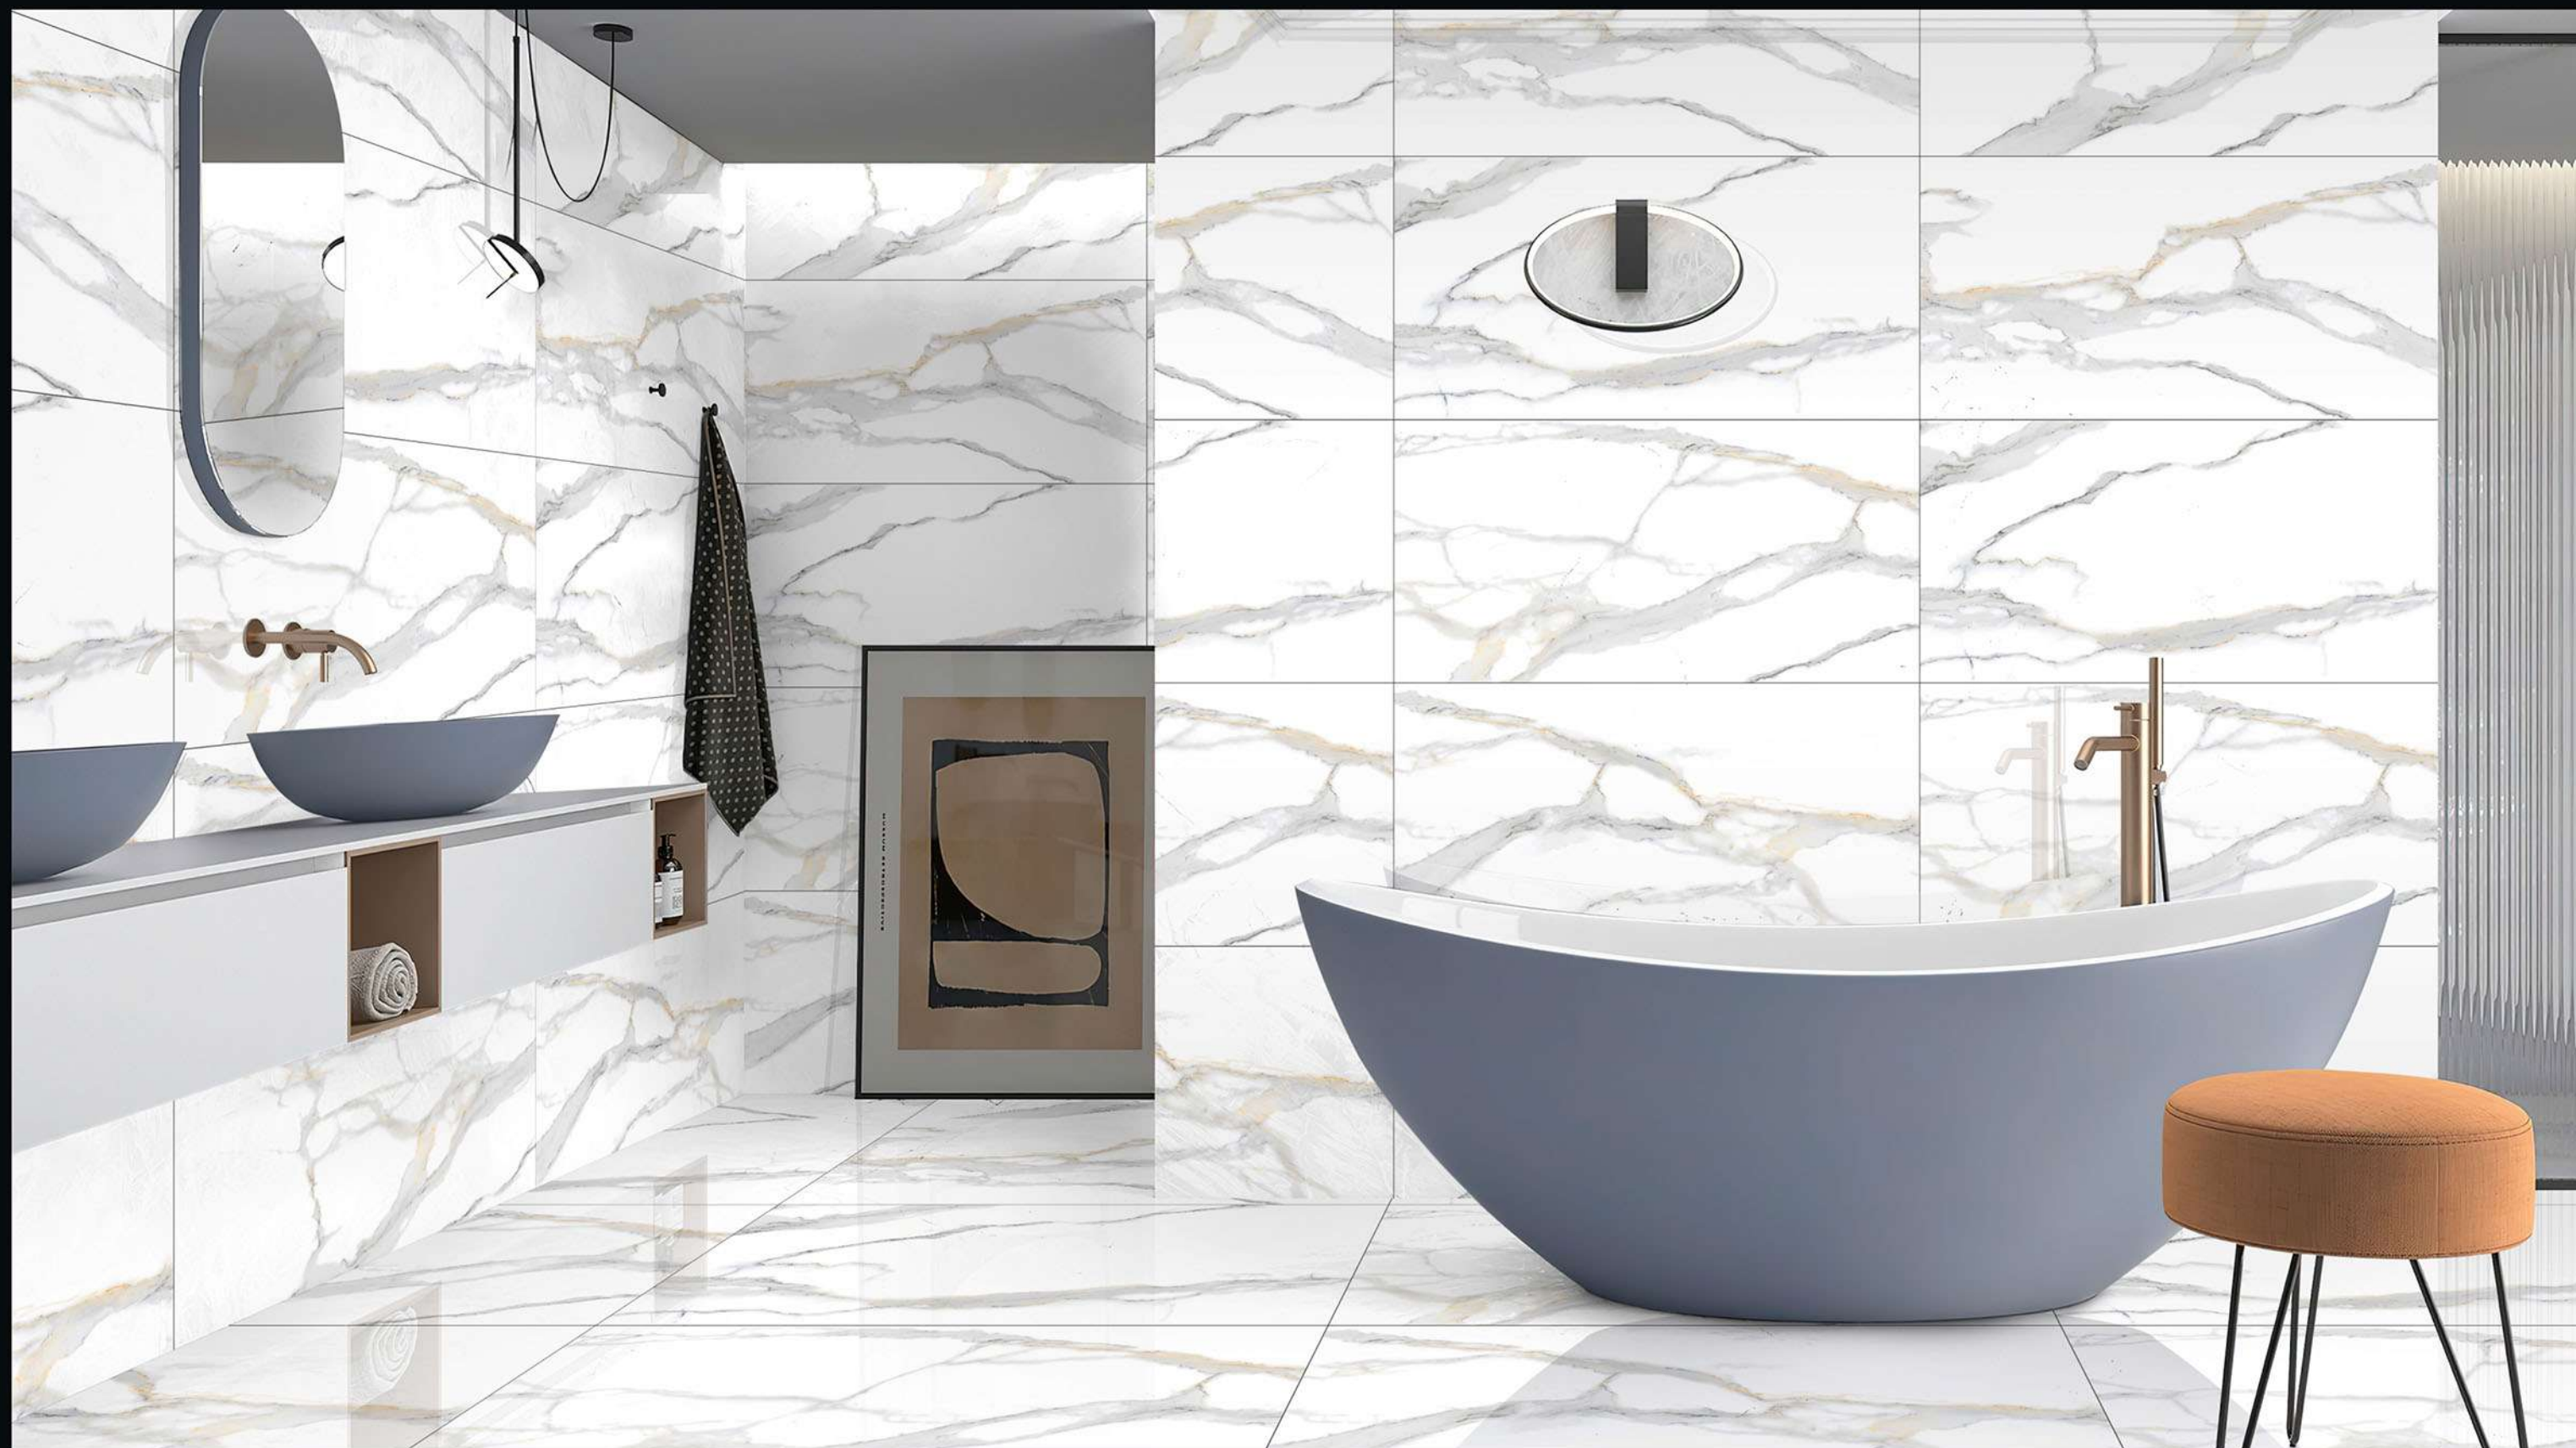

RADIAL WHITE

Size:
600X1200MM