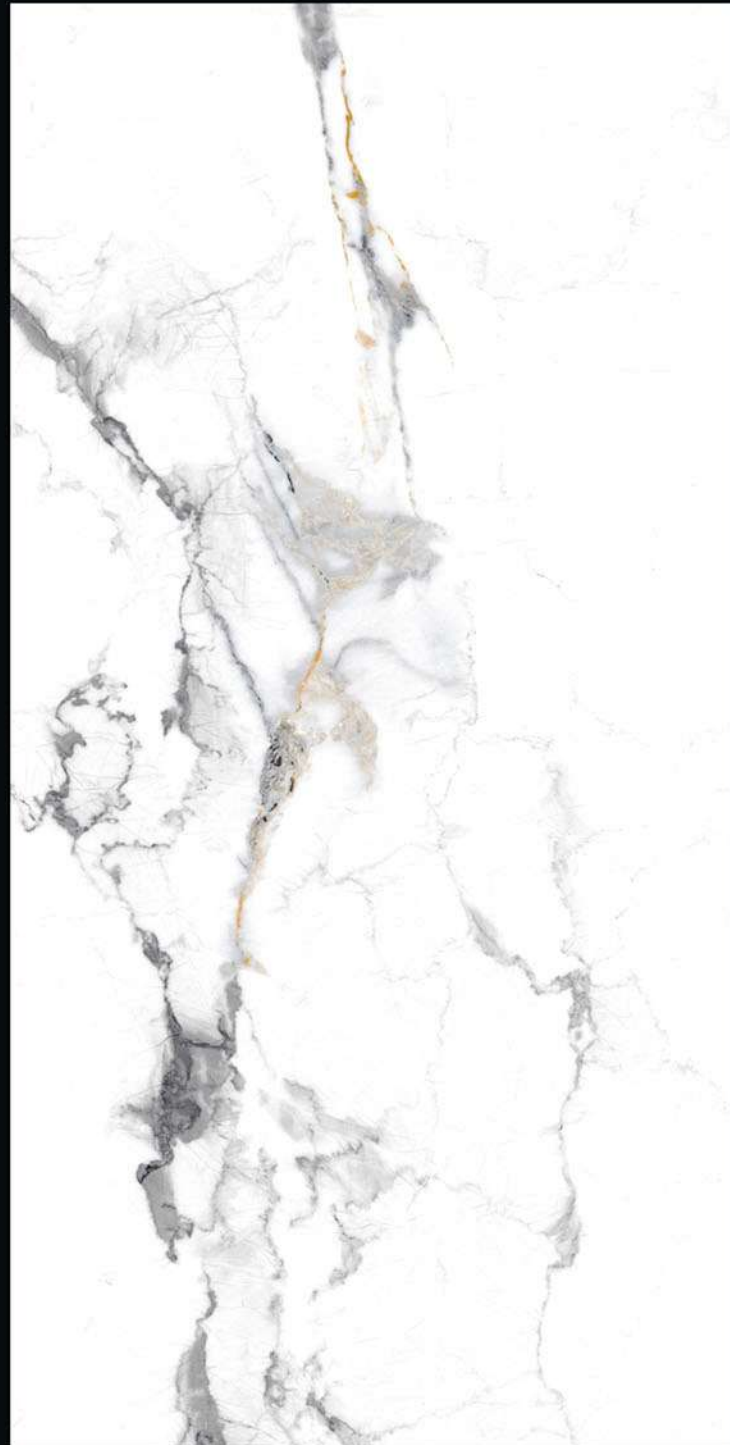

DALLAS NATURAL