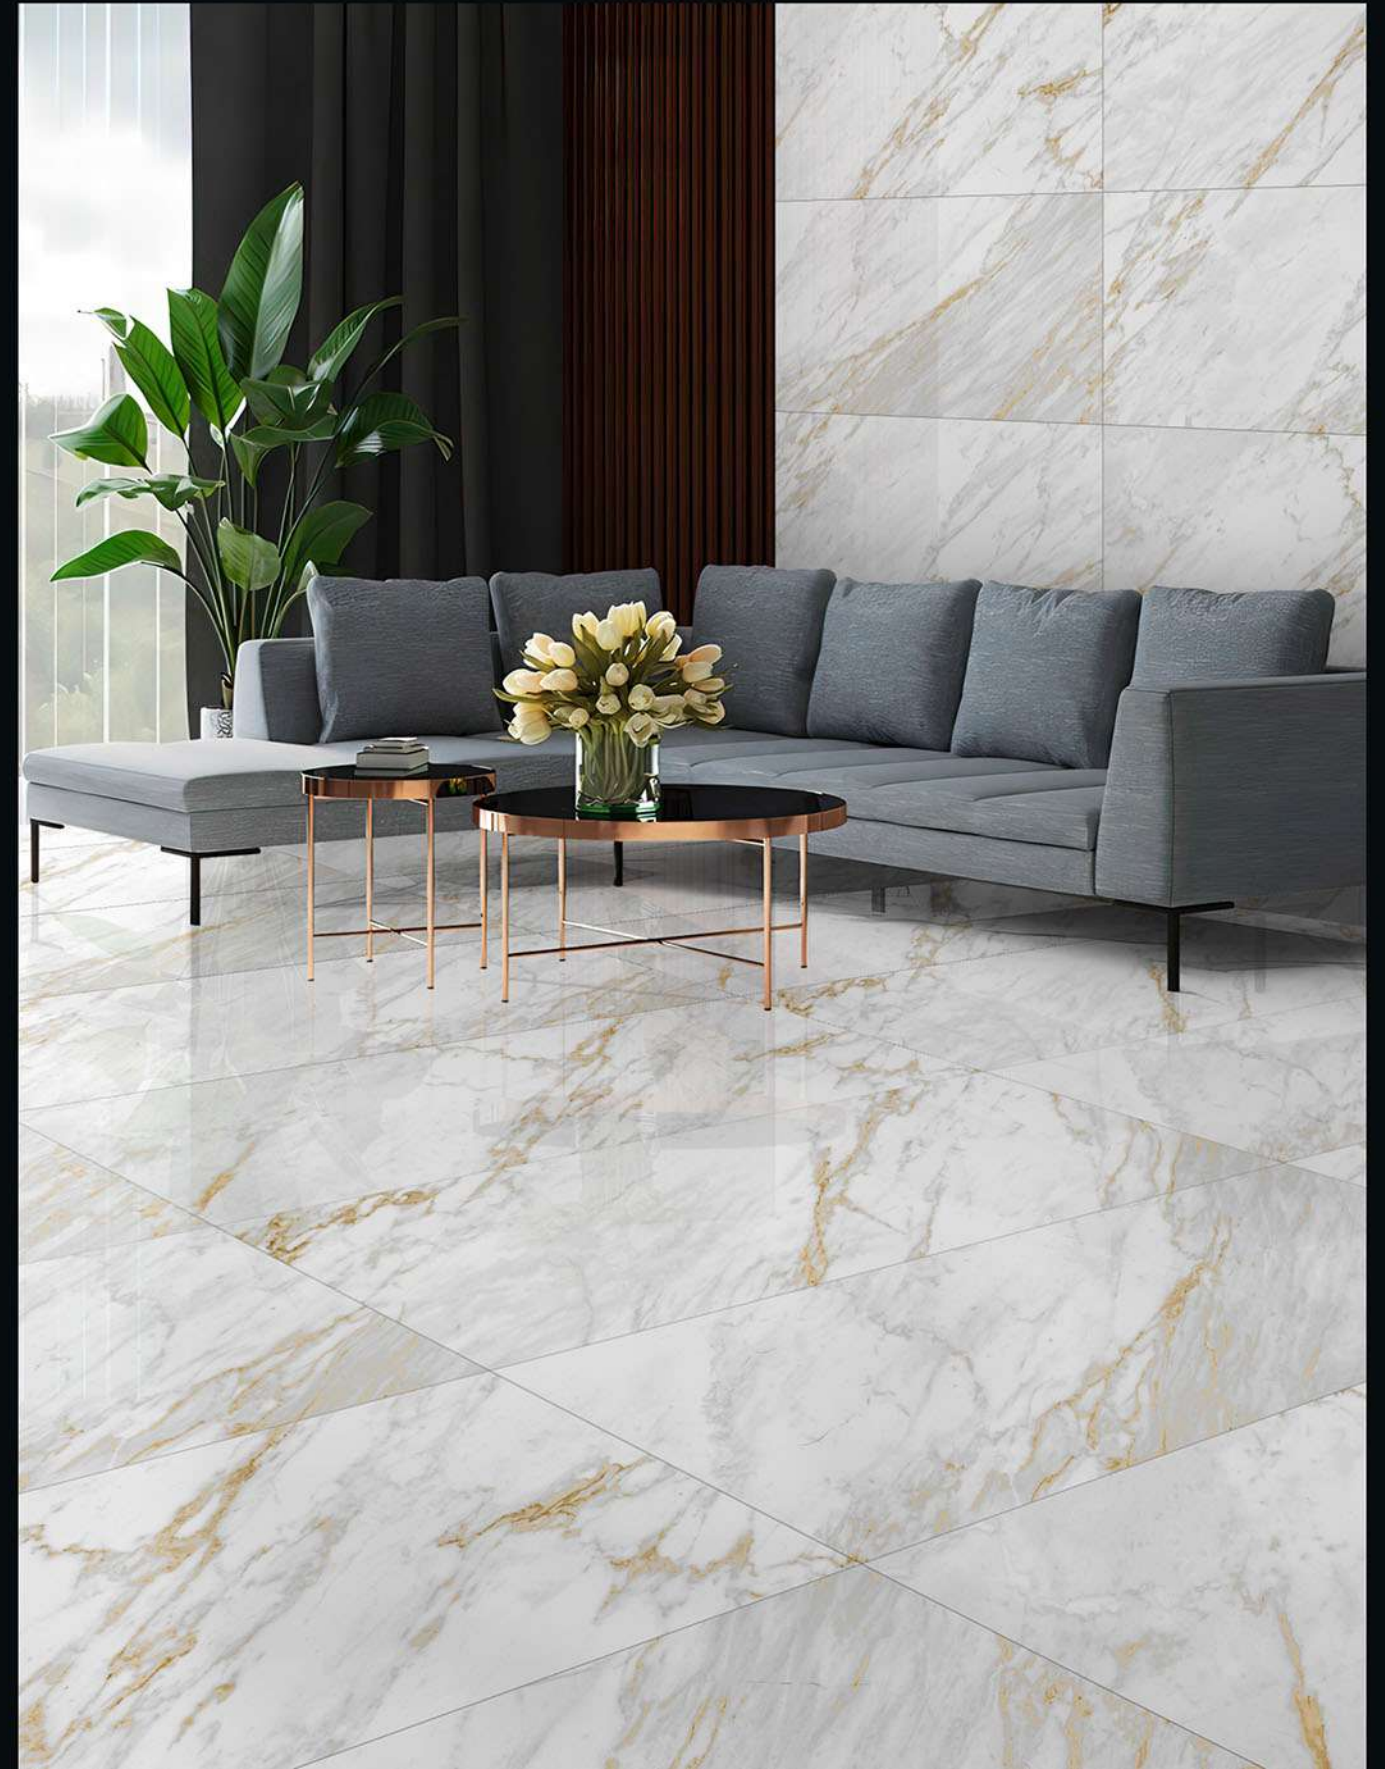

Size:
600X1200MM

CARARA JEWEL GOLD

Random:
4

Size:
600X1200MM

Finish:
Glossy Surface

CARARA JEWEL GOLD

Size:
600X1200MM

CARARA ROYAL