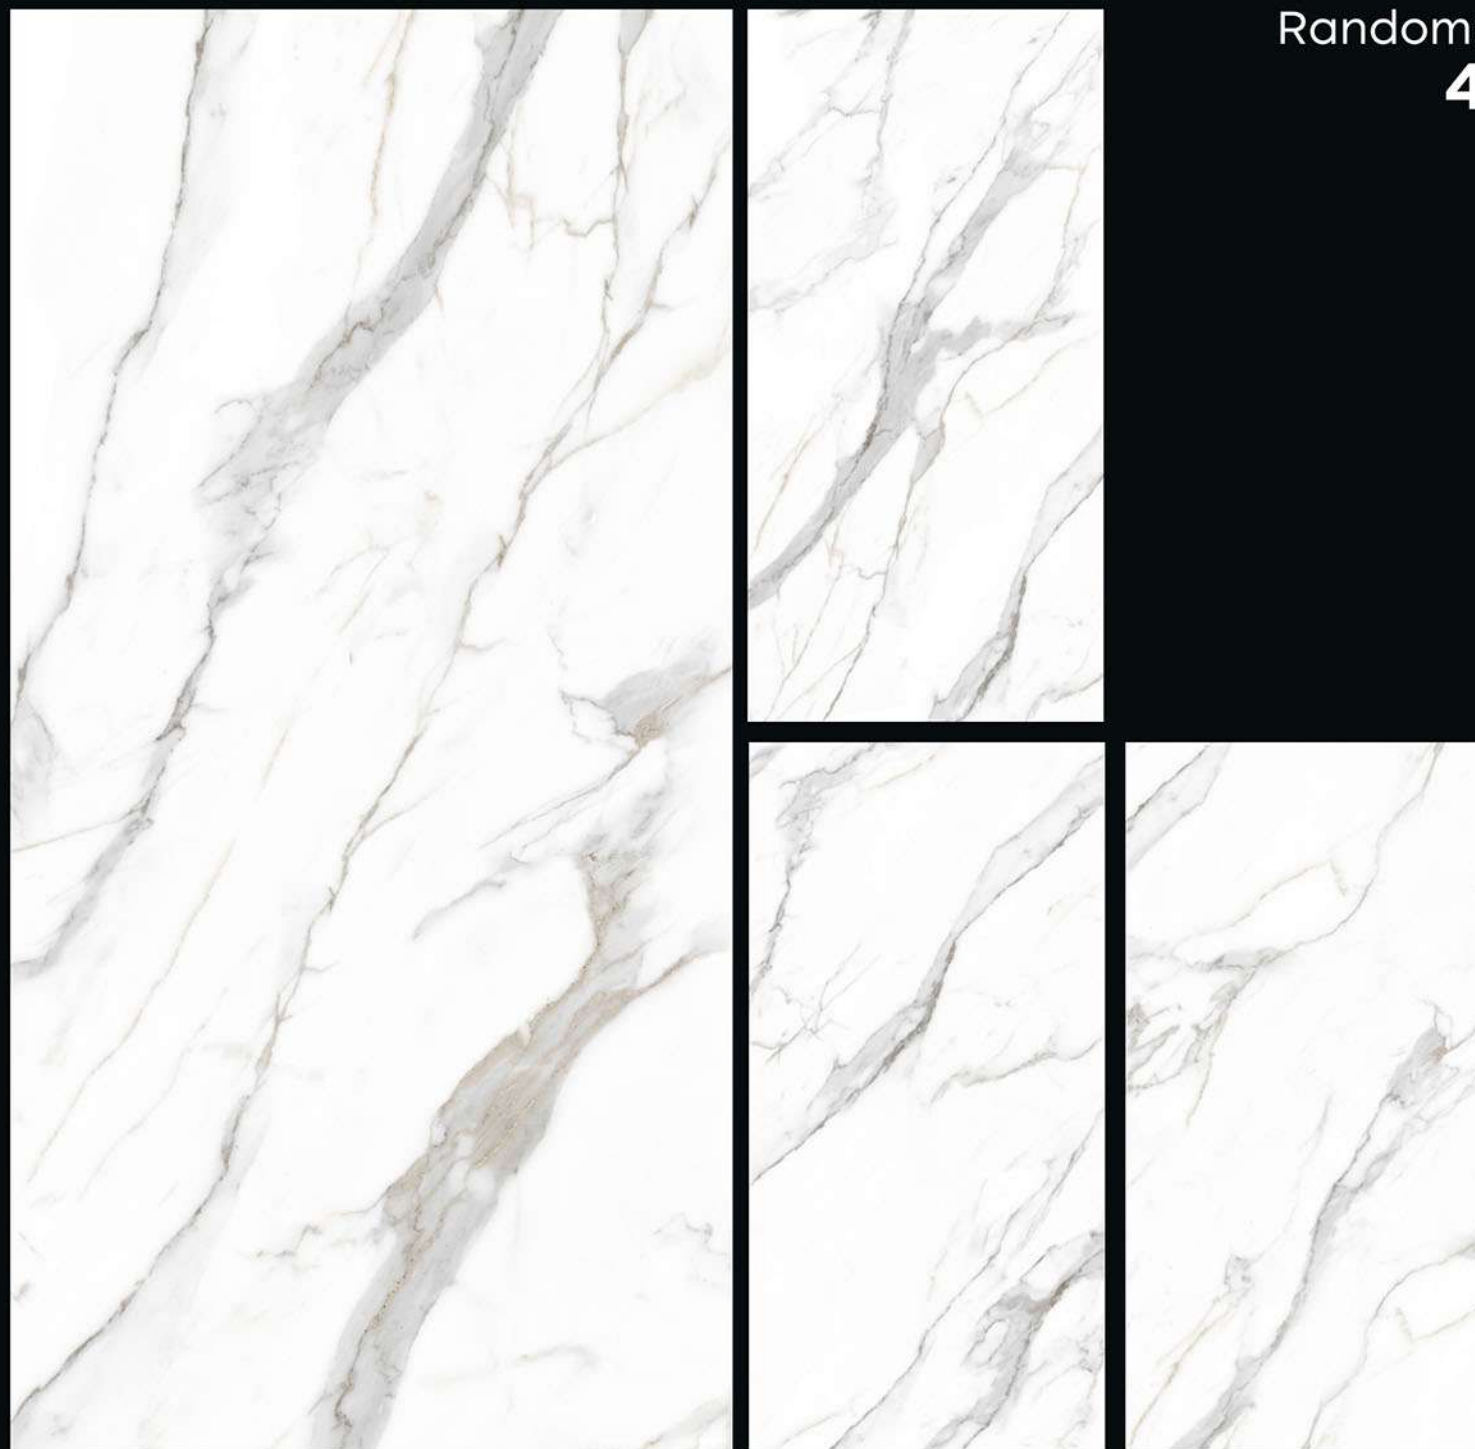

KASMIRI GOLD

Random:
4

Size:
600X1200MM