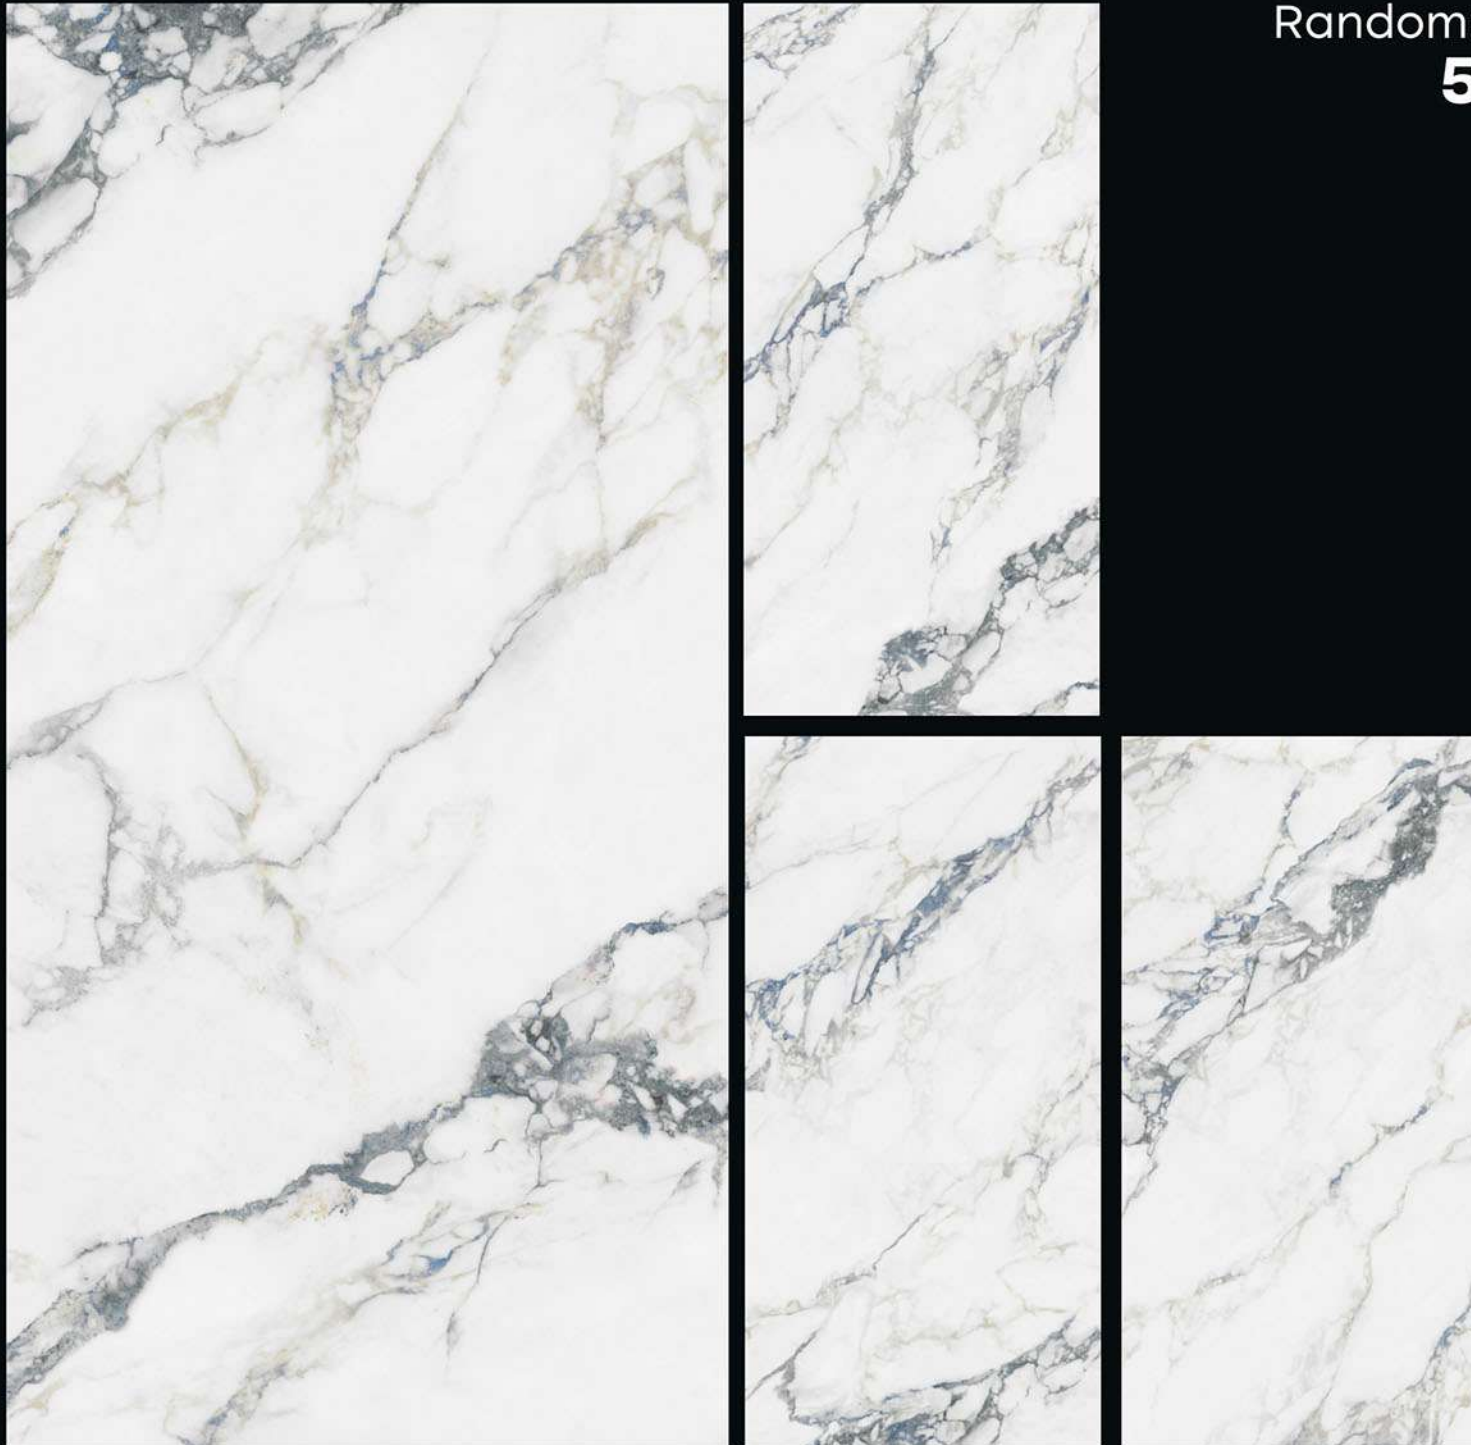

Size:
600X1200MM

Finish:
Glossy Surface

RADIAL WHITE

Size:
600X1200MM

RETRO BLUE

Random:
5

RETRO BROWN

Random:
5