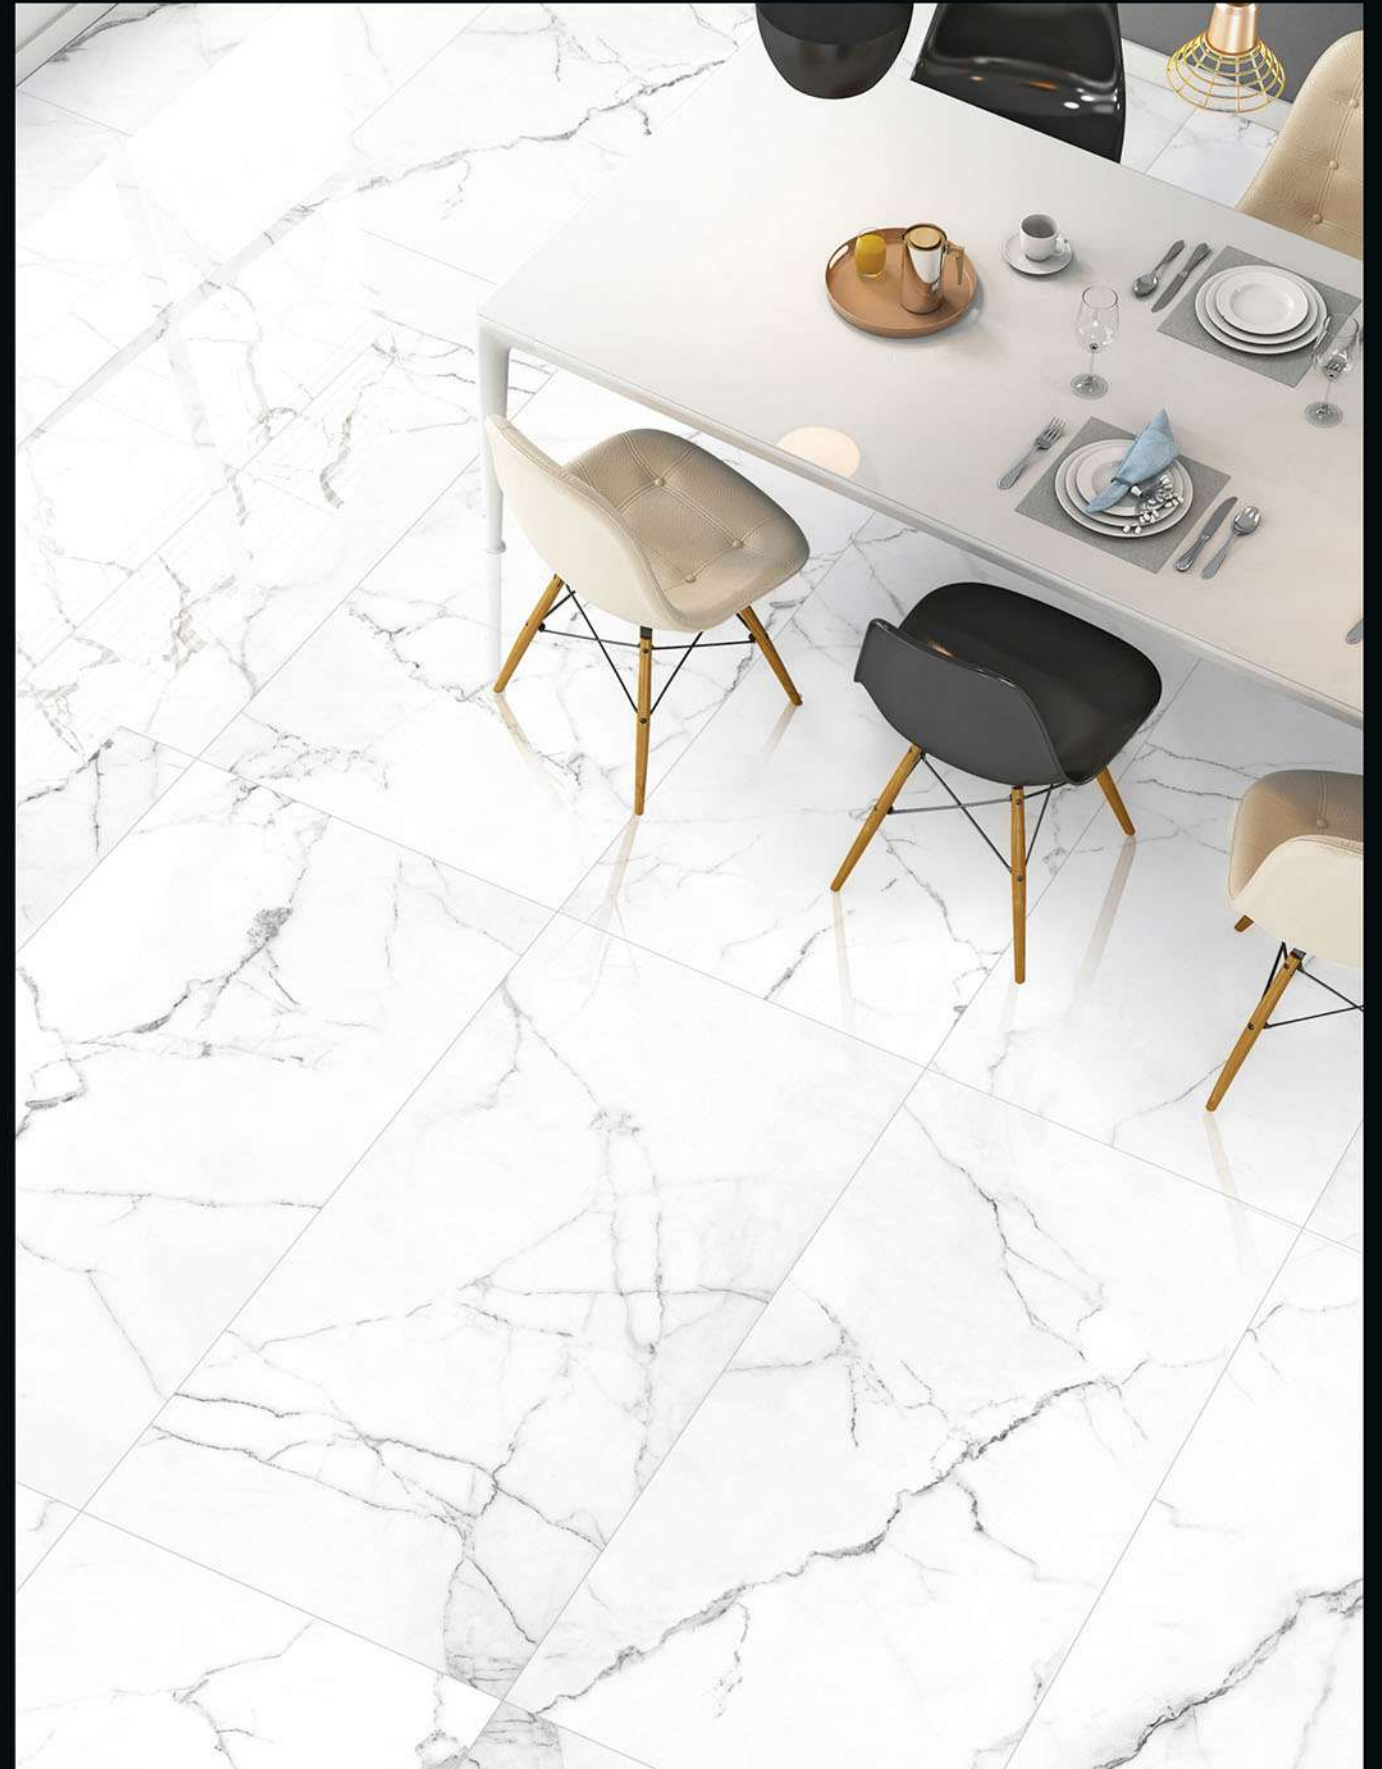

Size:
600X1200MM

Finish:
Glossy Surface

MARSHAL WHITE

Size:
600X1200MM

MARCO WHITE NATURAL

Random:
7

Size:
600X1200MM

Finish:
Glossy Surface