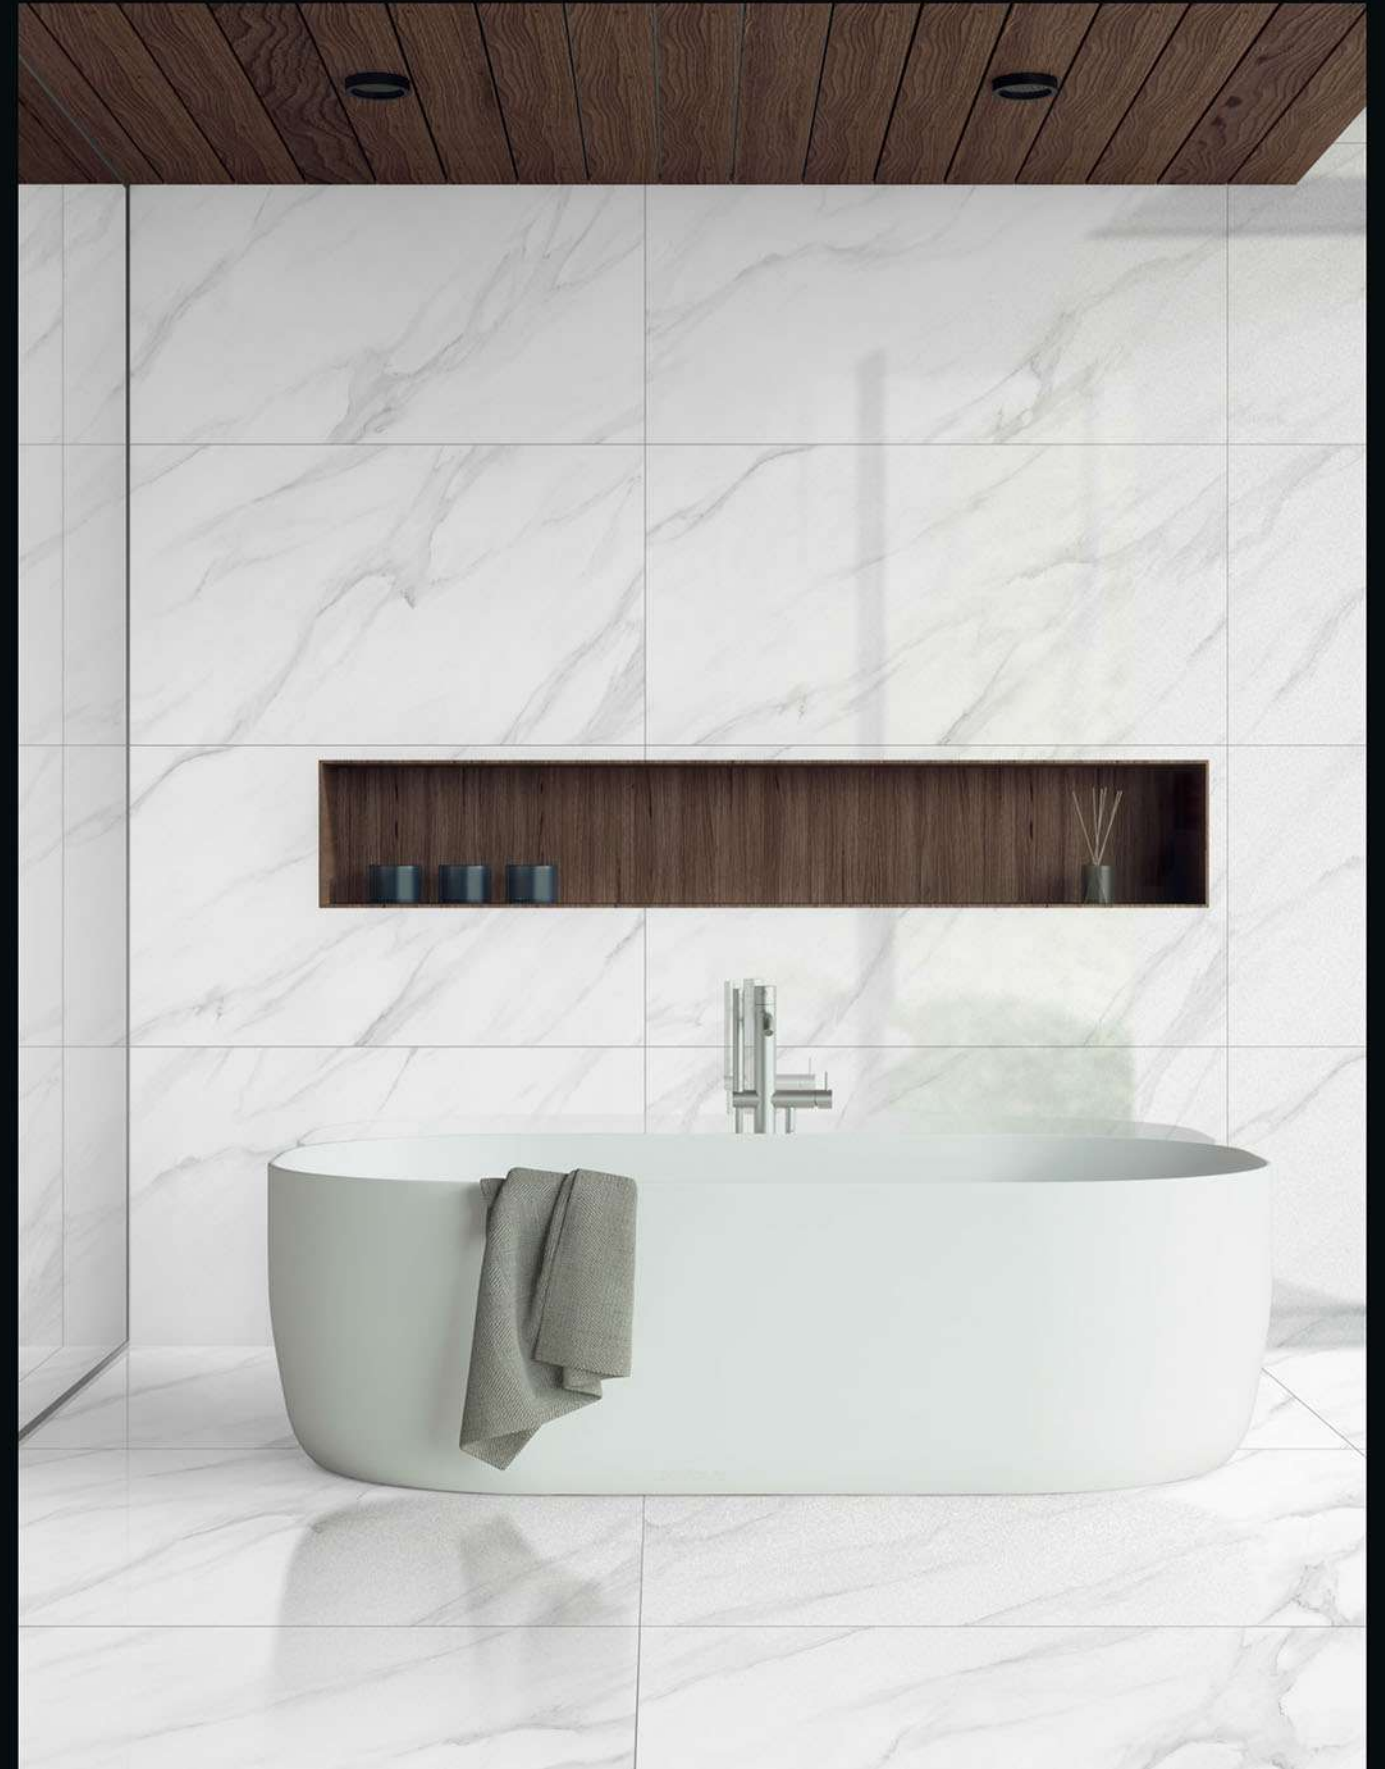

STELLAR WHITE

Random:
5

Size:
600X1200MM

Finish:
Glossy Surface