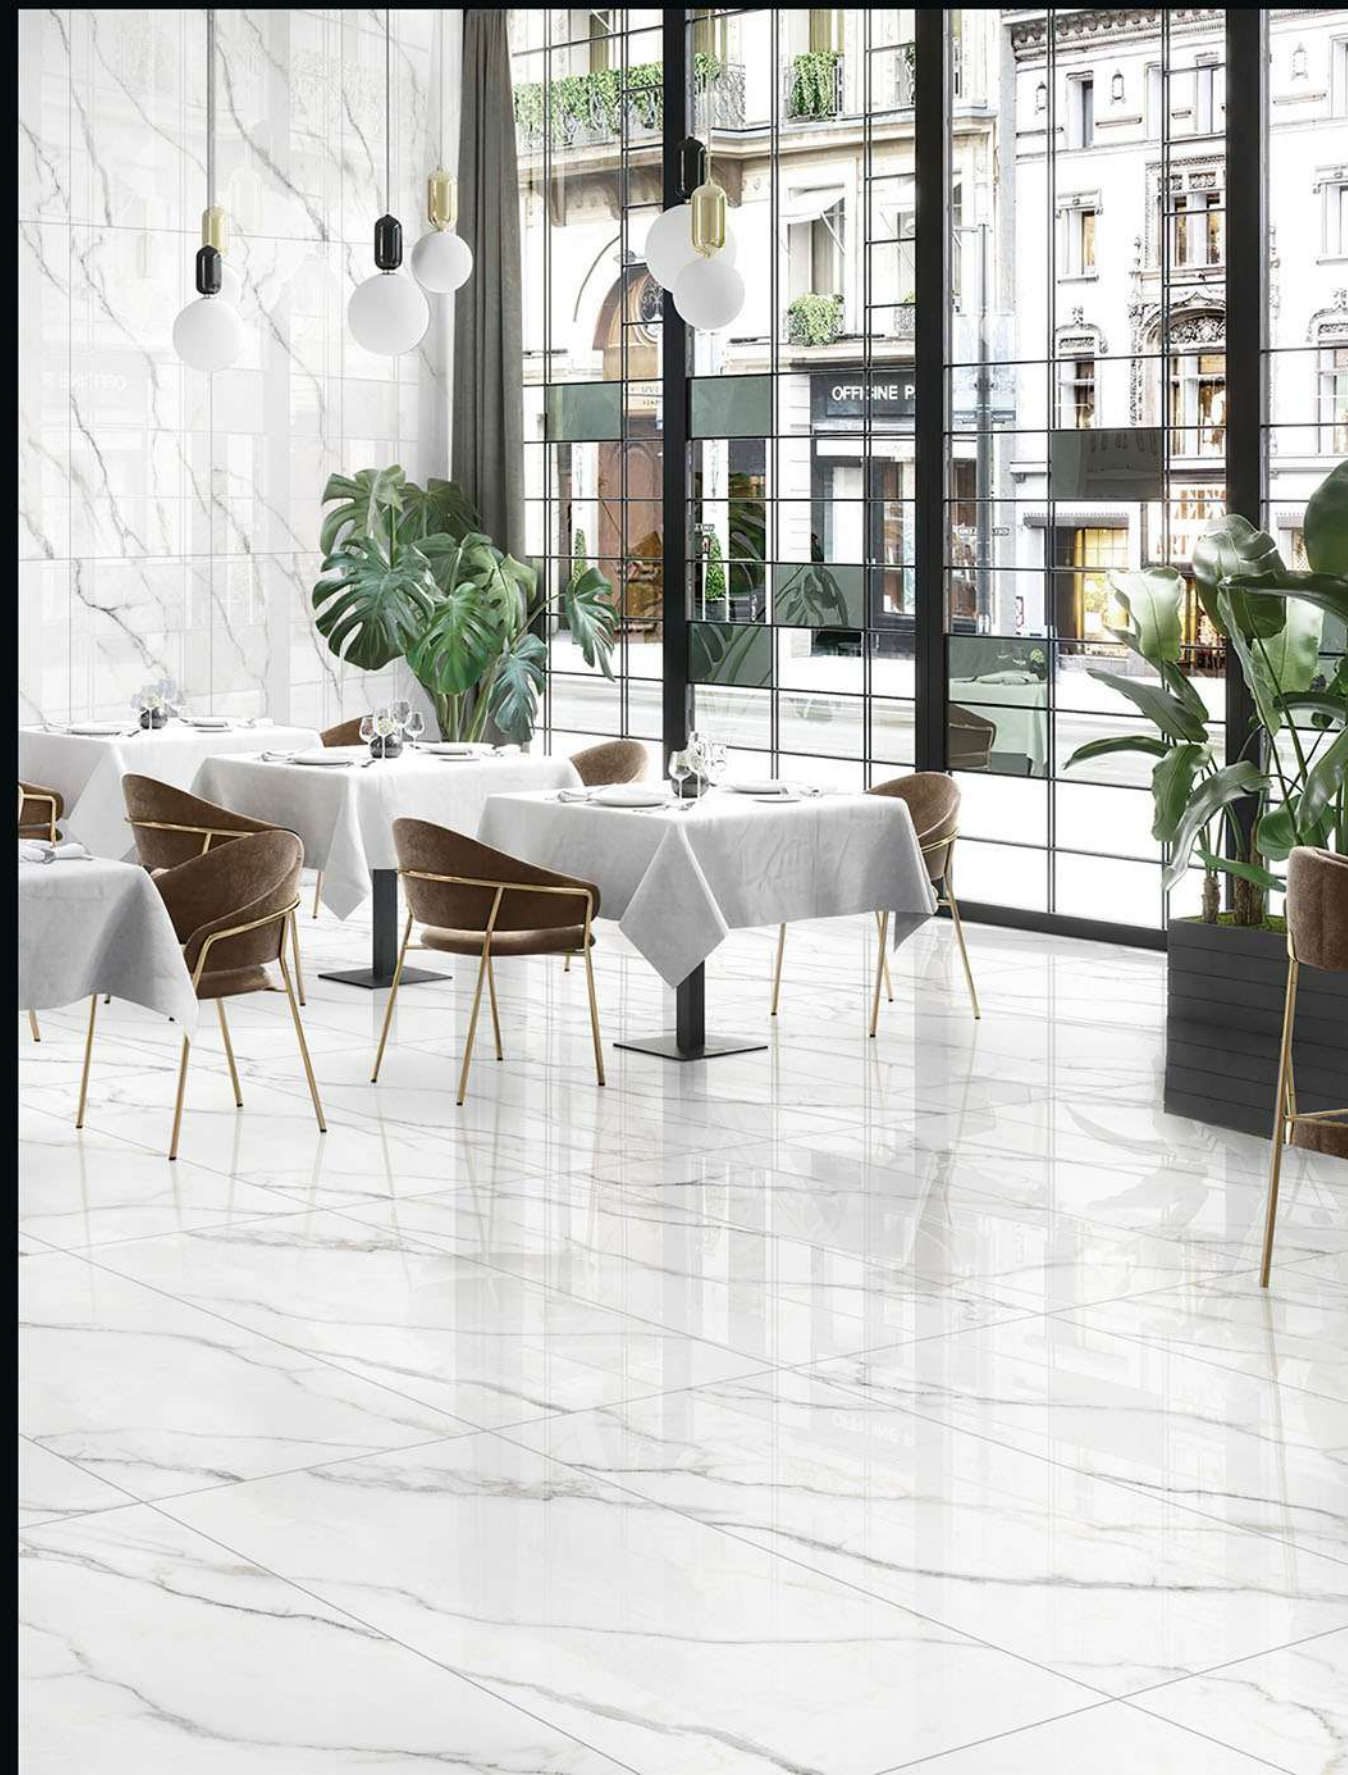

Random:
5

Size:
600X1200MM

Finish:
Glossy Surface