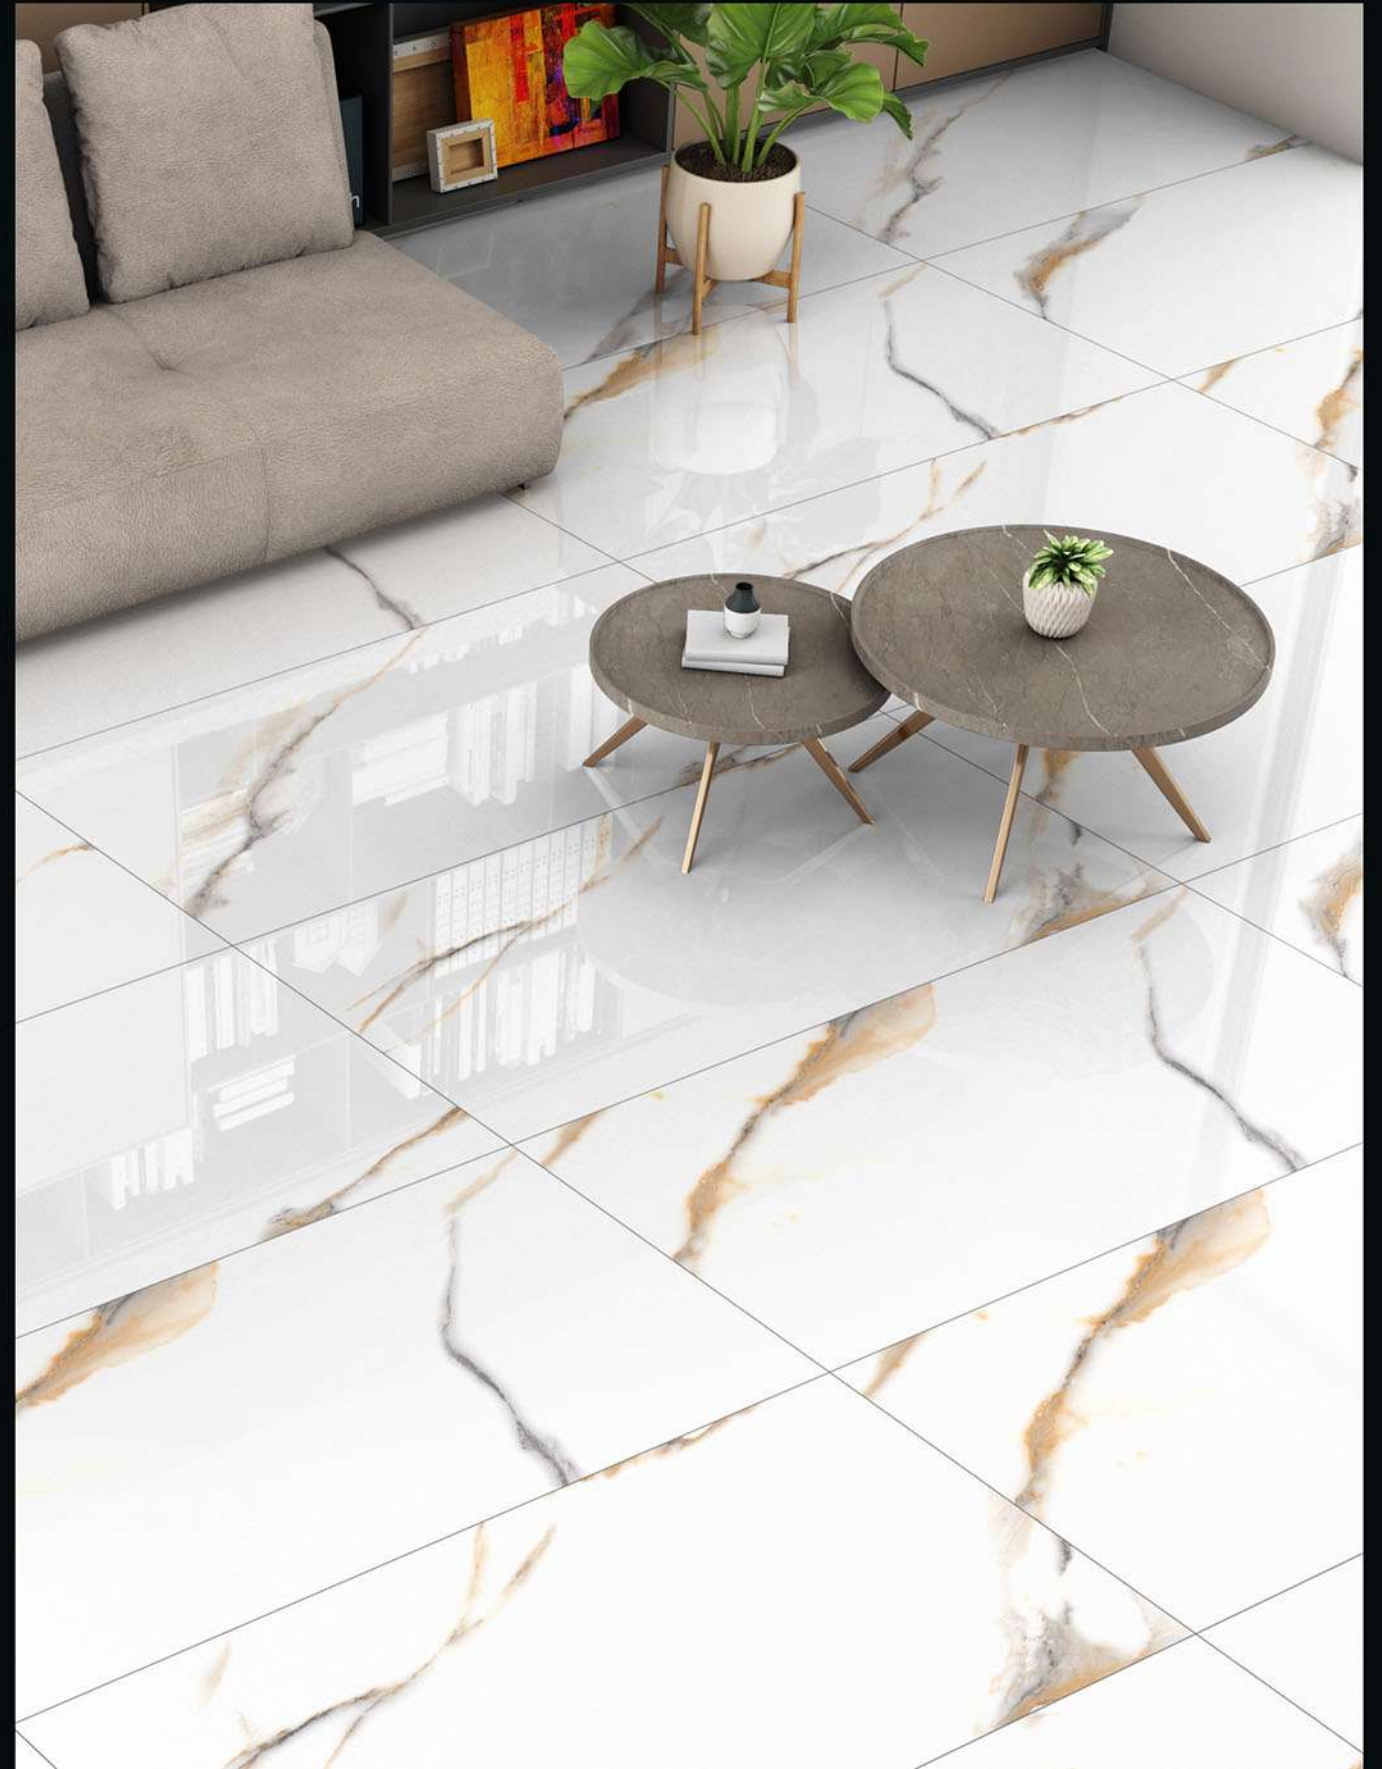

ORACLE WHITE

Size:
600X1200MM

PETAL WHITE

Random:
7

Size:
600X1200MM

Finish:
Glossy Surface

RADIAL WHITE

Random:
5