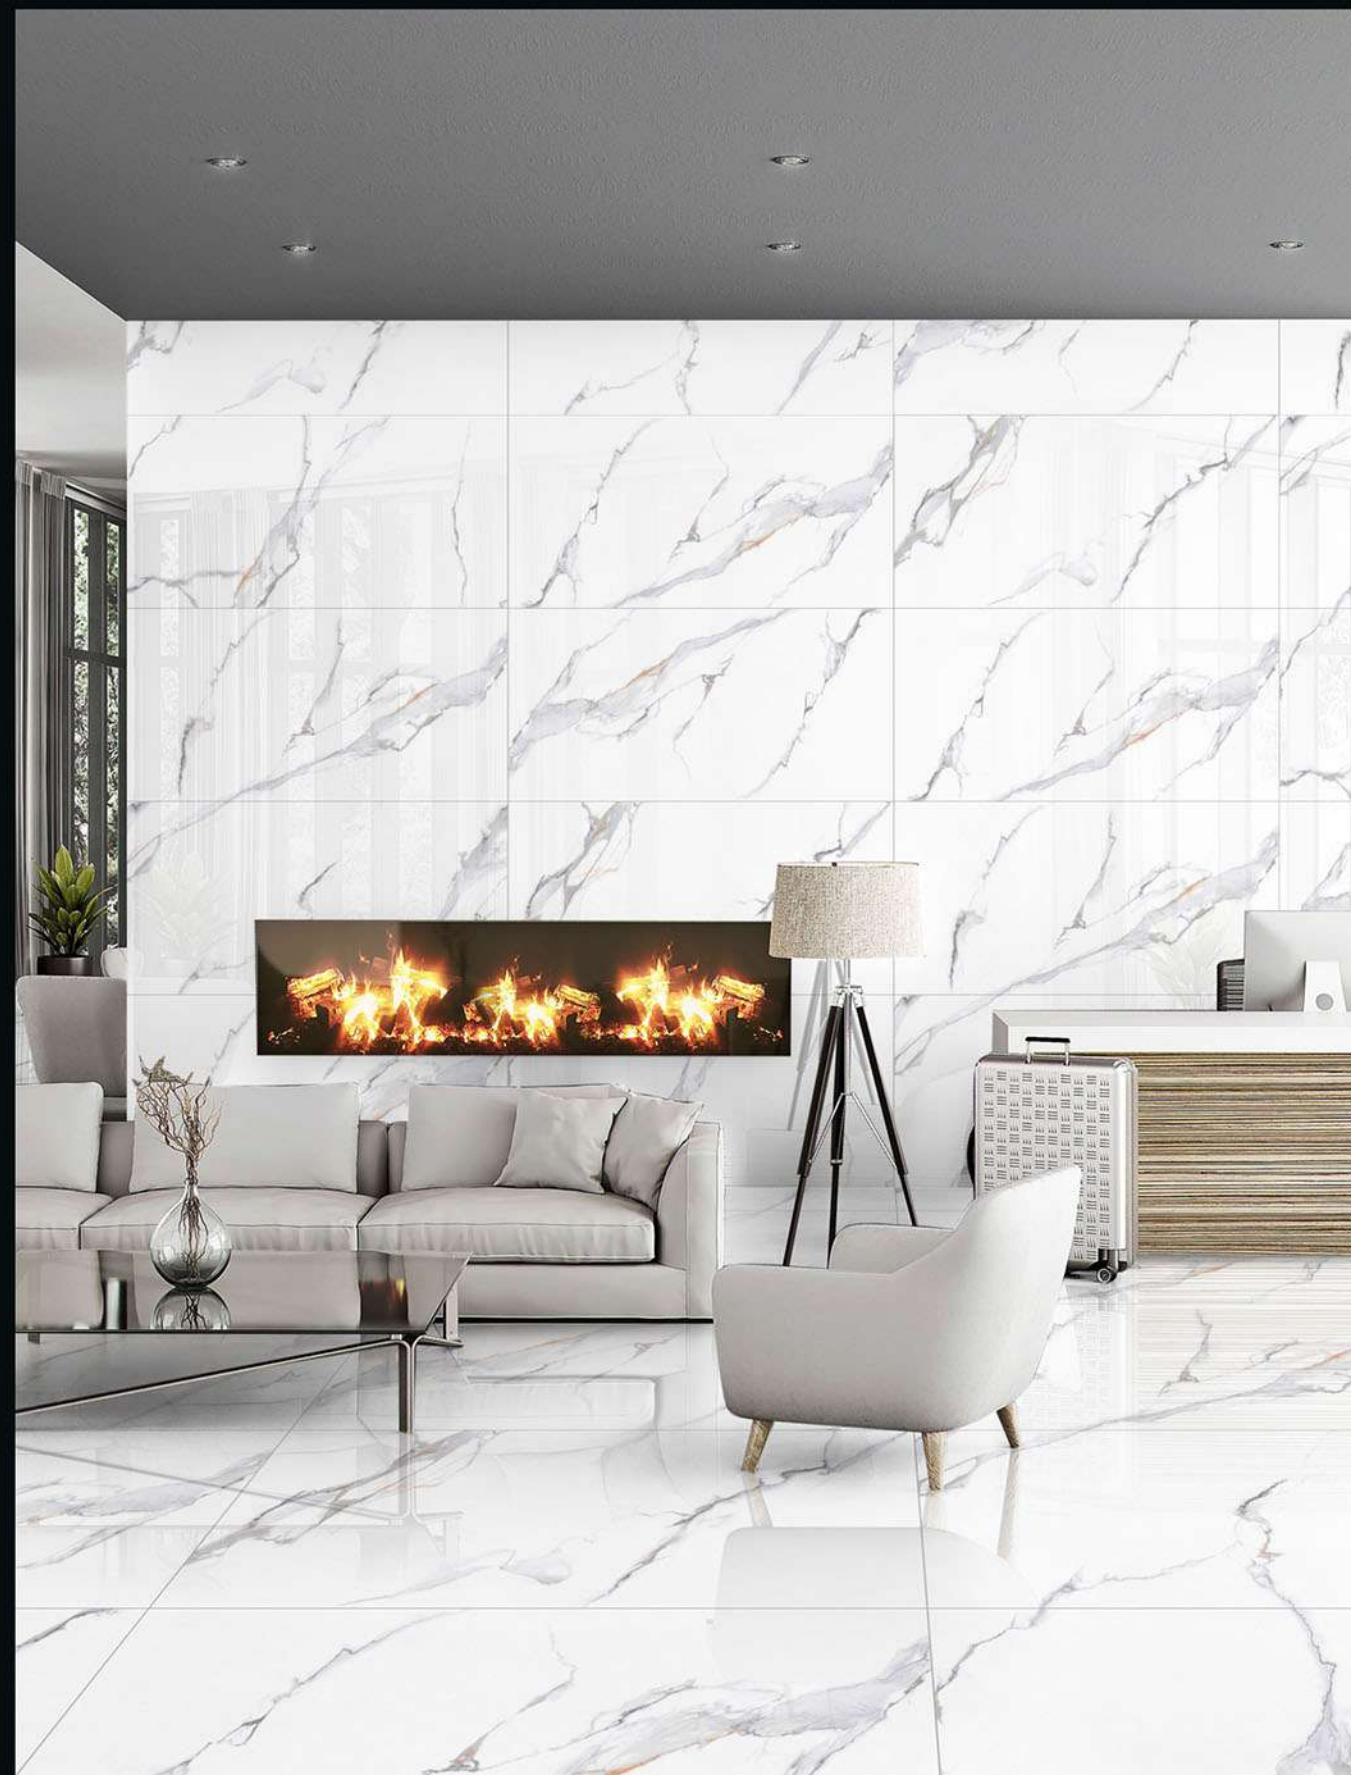

Finish:
Glossy Surface

GLACIER WHITE

Size:
600X1200MM

HONEY WHITE

Random:
5

Size:
600X1200MM

Finish:
Glossy Surface

HONEY WHITE