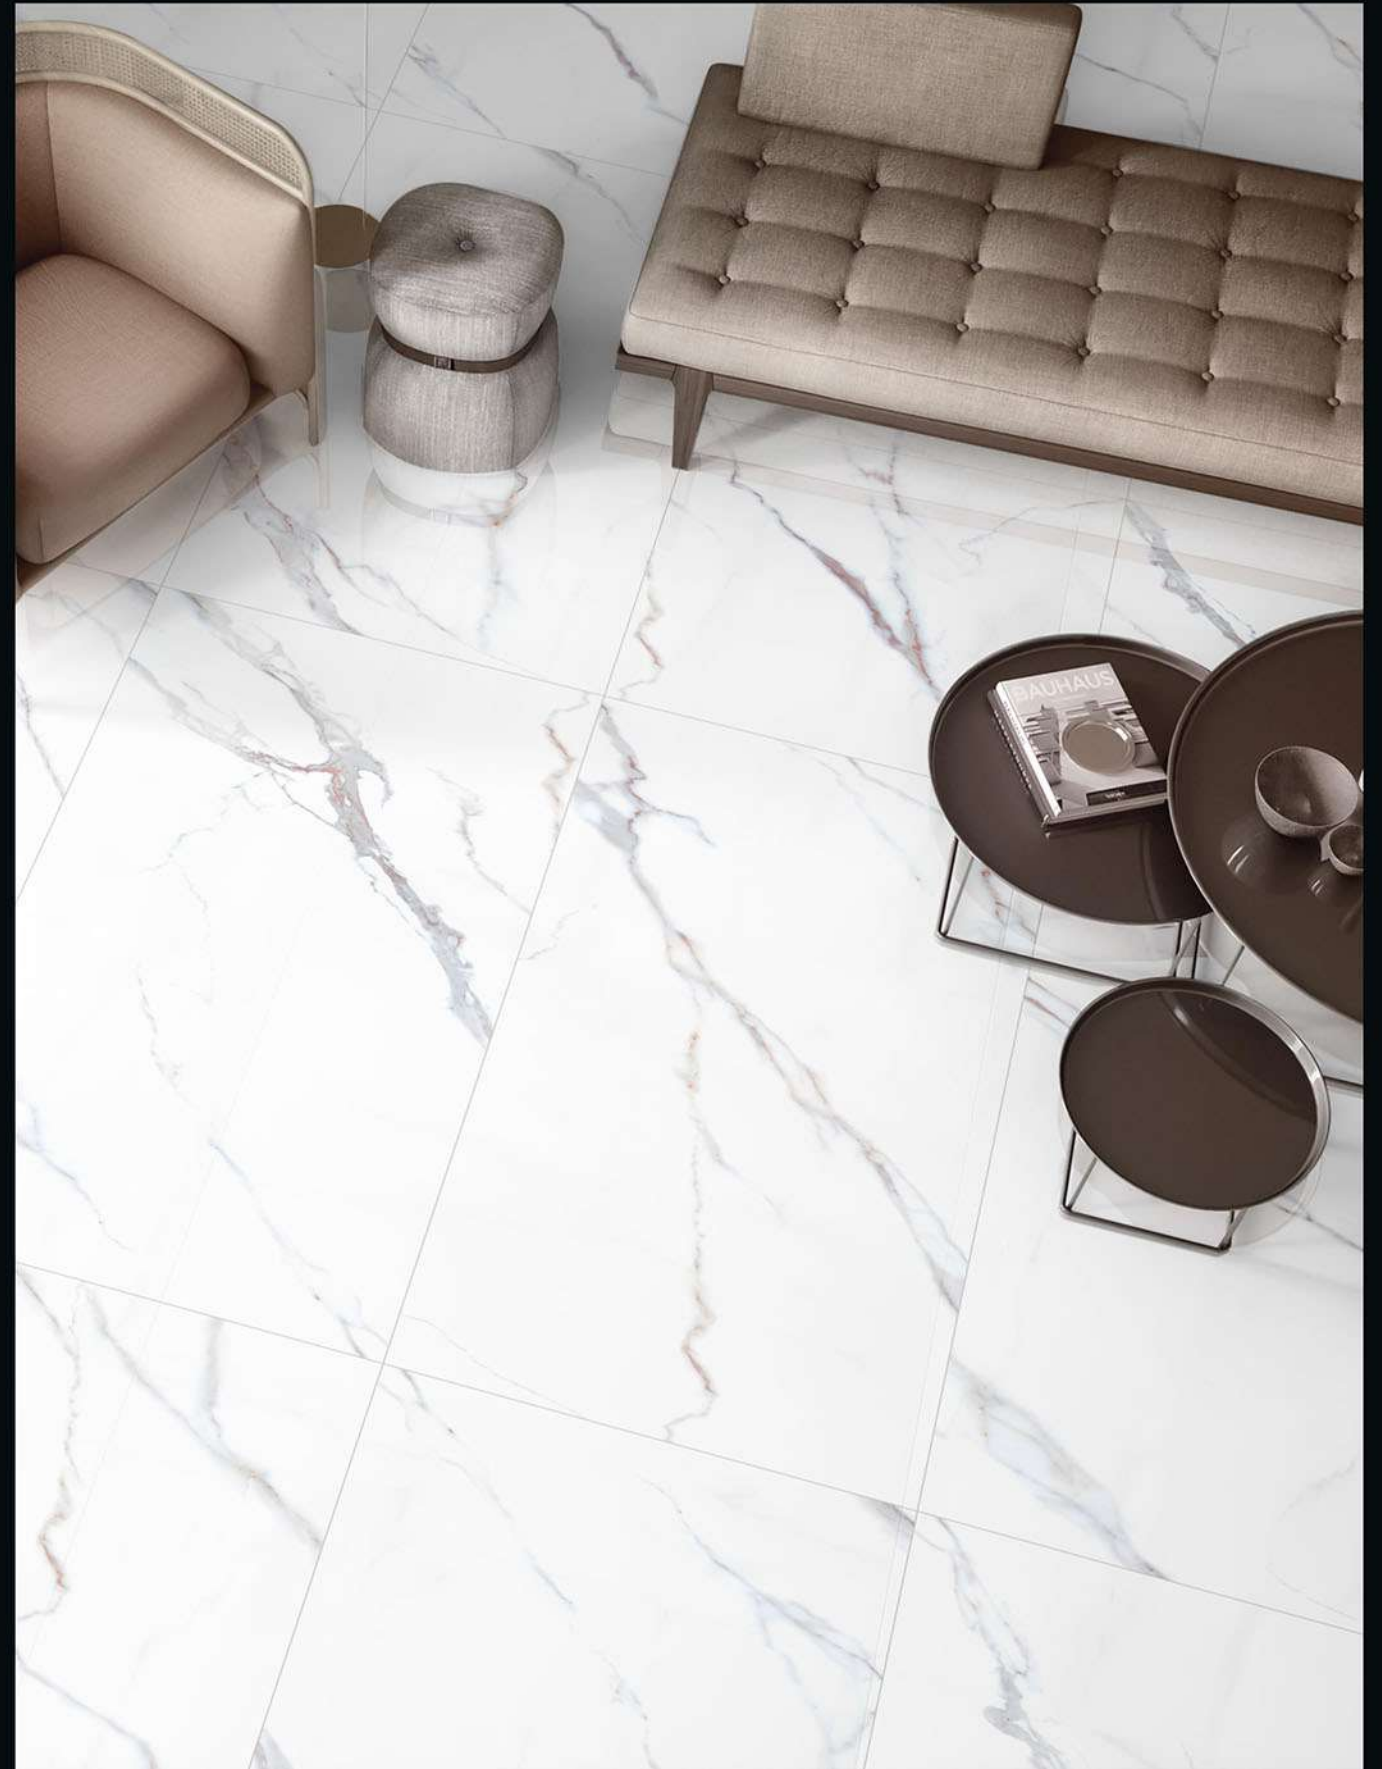

Random:
7

Size:
600X1200MM

Finish:
Glossy Surface