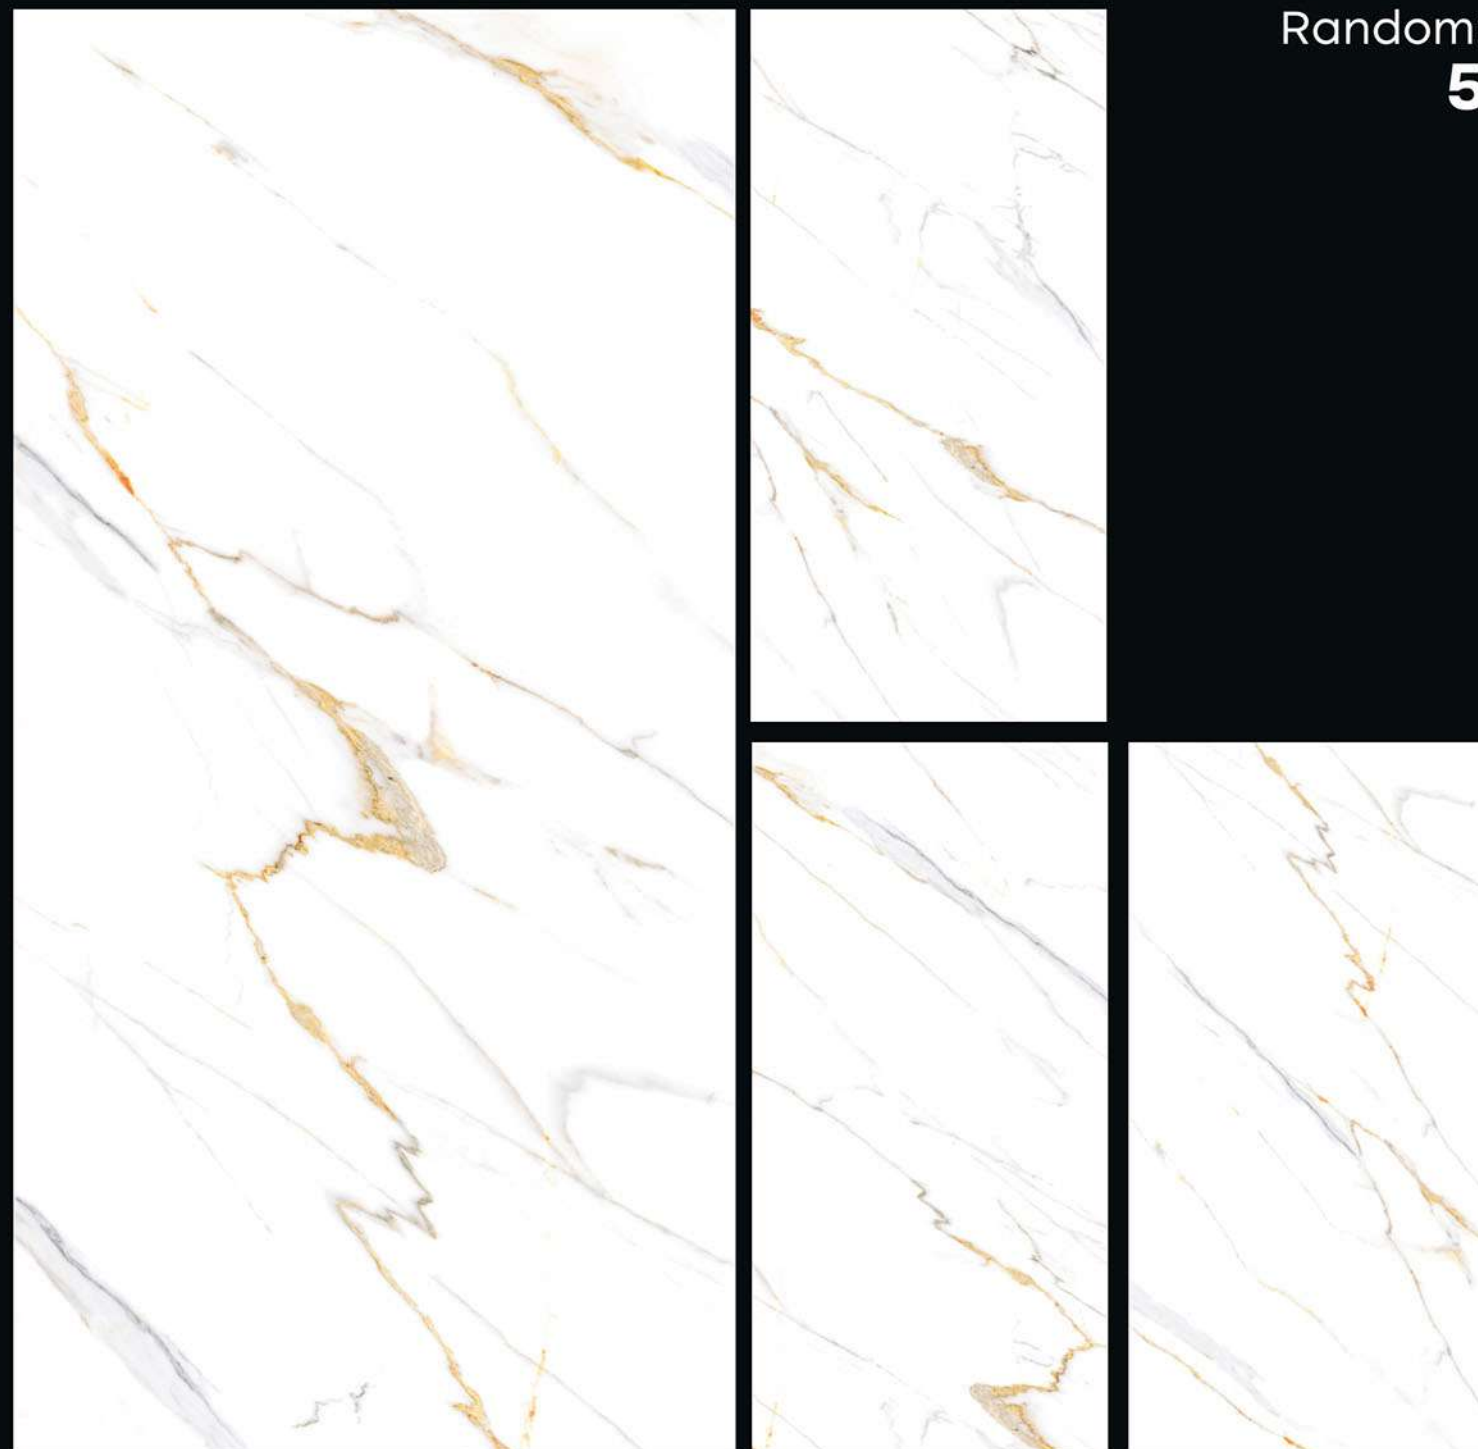

STELLAR WHITE

Random:
5

Size:
600X1200MM

Finish:
Glossy Surface

STELLAR WHITE

Size:
600X1200MM

SWAN WHITE GOLD

Random:
5