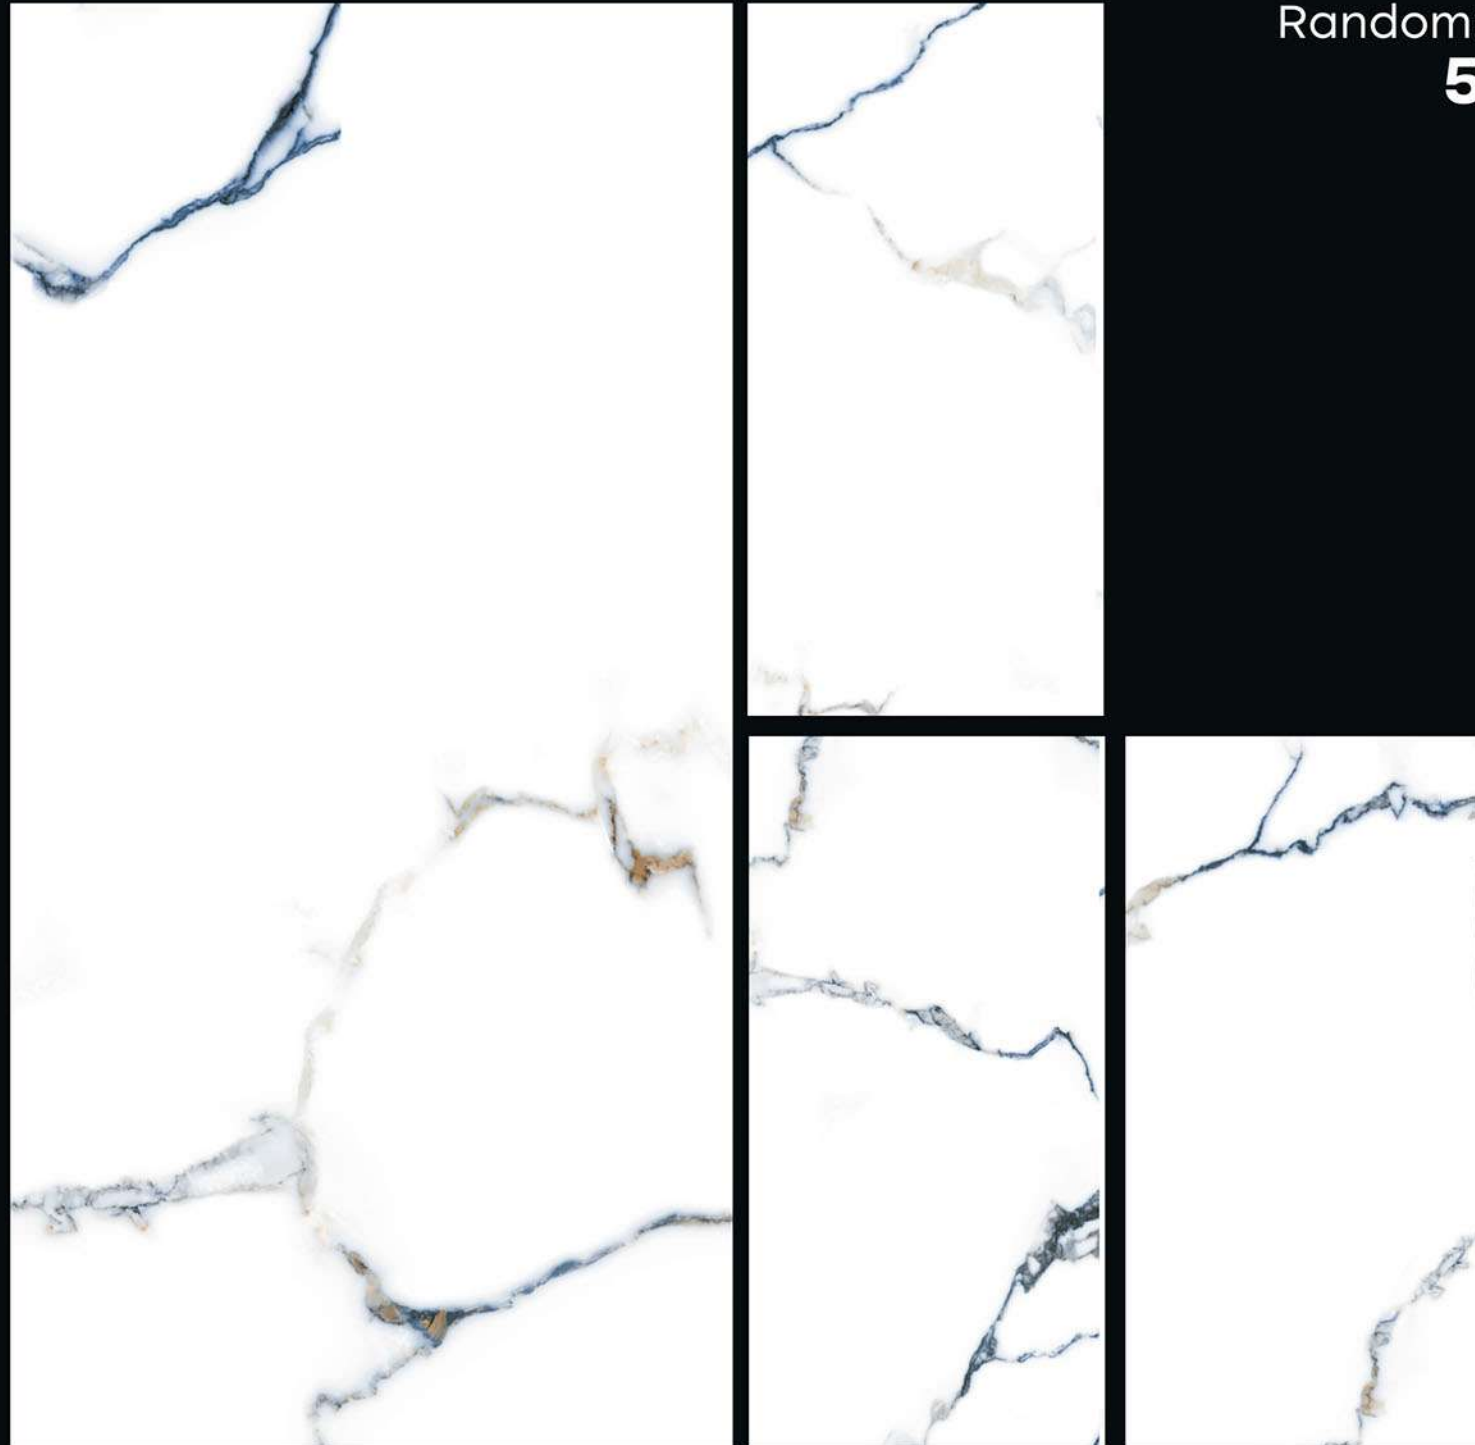

Size:
600X1200MM

Finish:
Glossy Surface

RIVIERA WHITE

Size:
600X1200MM

SONATA TEAL WHITE

Random:
5

Size:
600X1200MM

Finish:
Glossy Surface