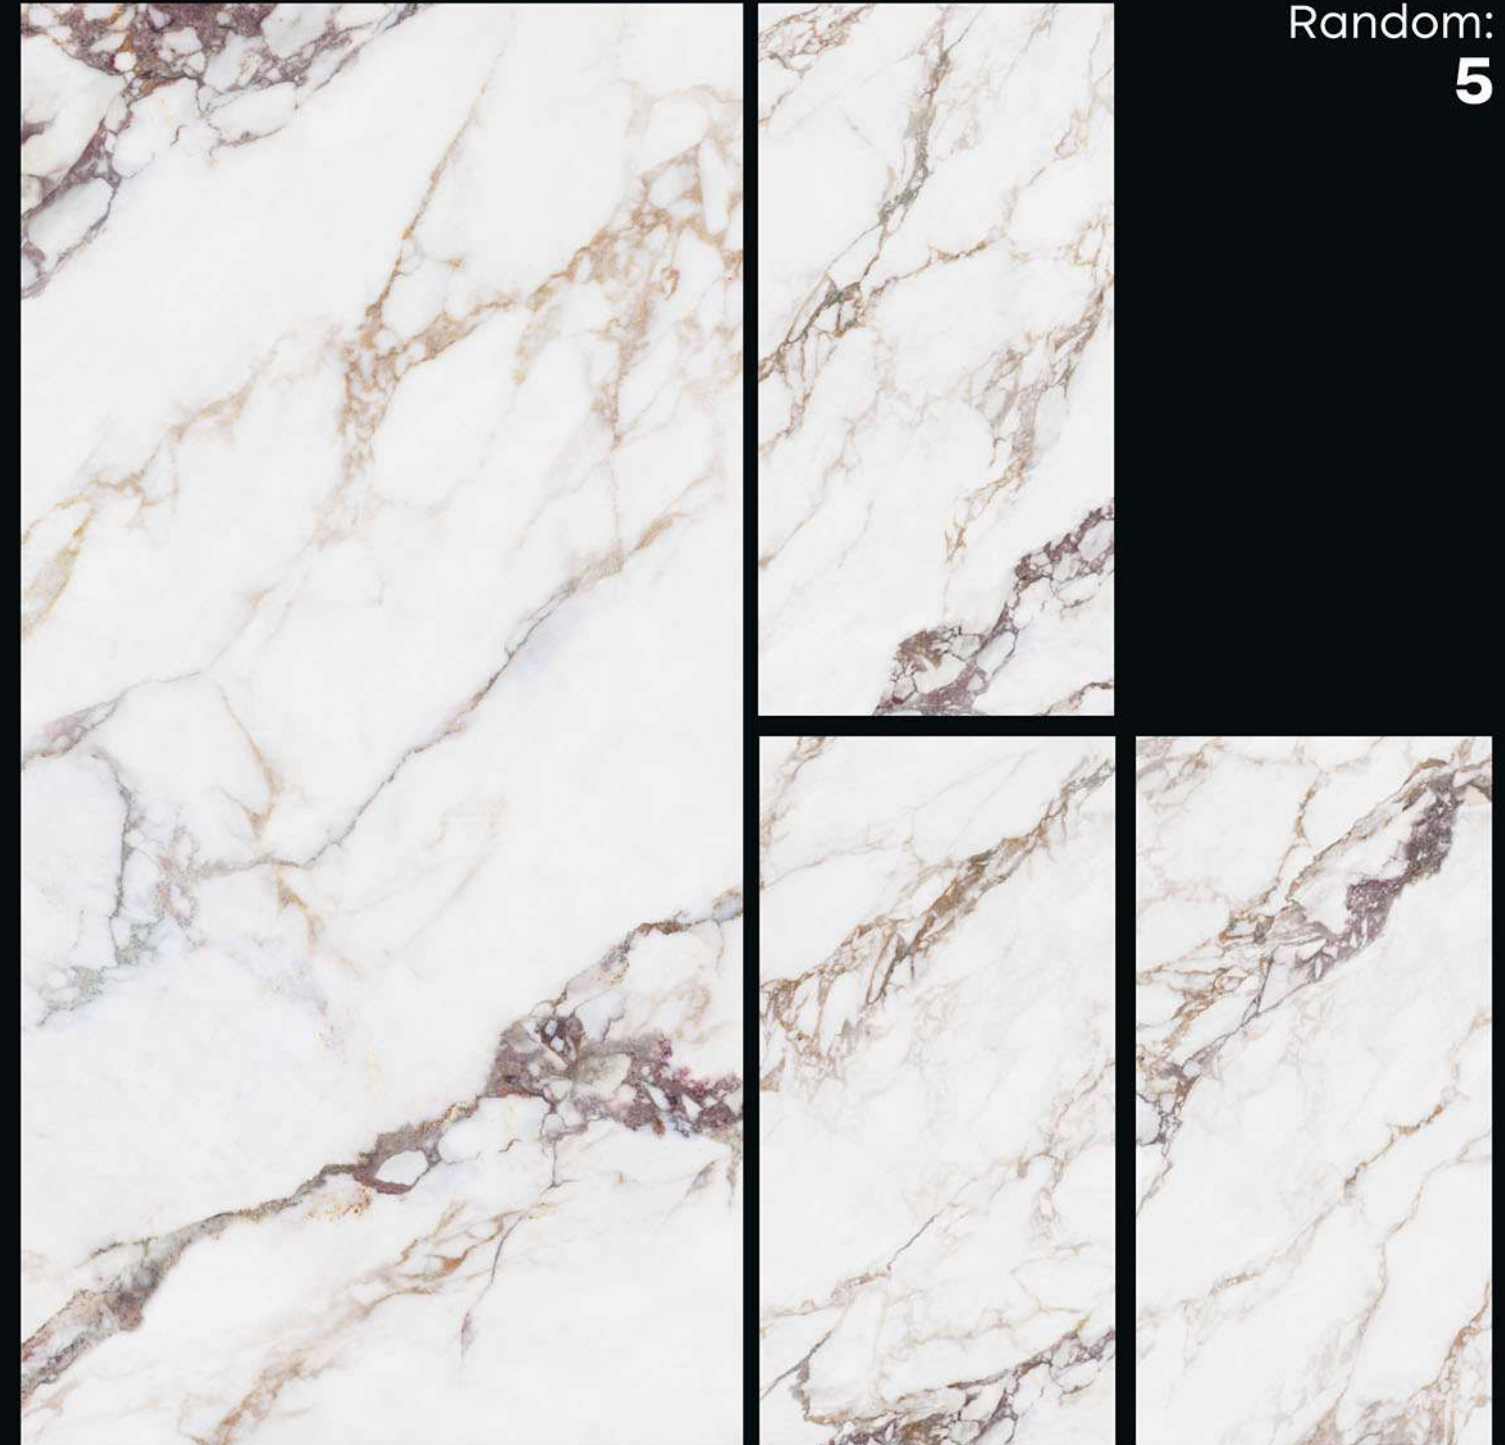

Size:
600X1200MM

Finish:
Glossy Surface

RADIAL WHITE

Size:
600X1200MM

RETRO BLUE

Random:
5

RETRO BROWN

Random:
5