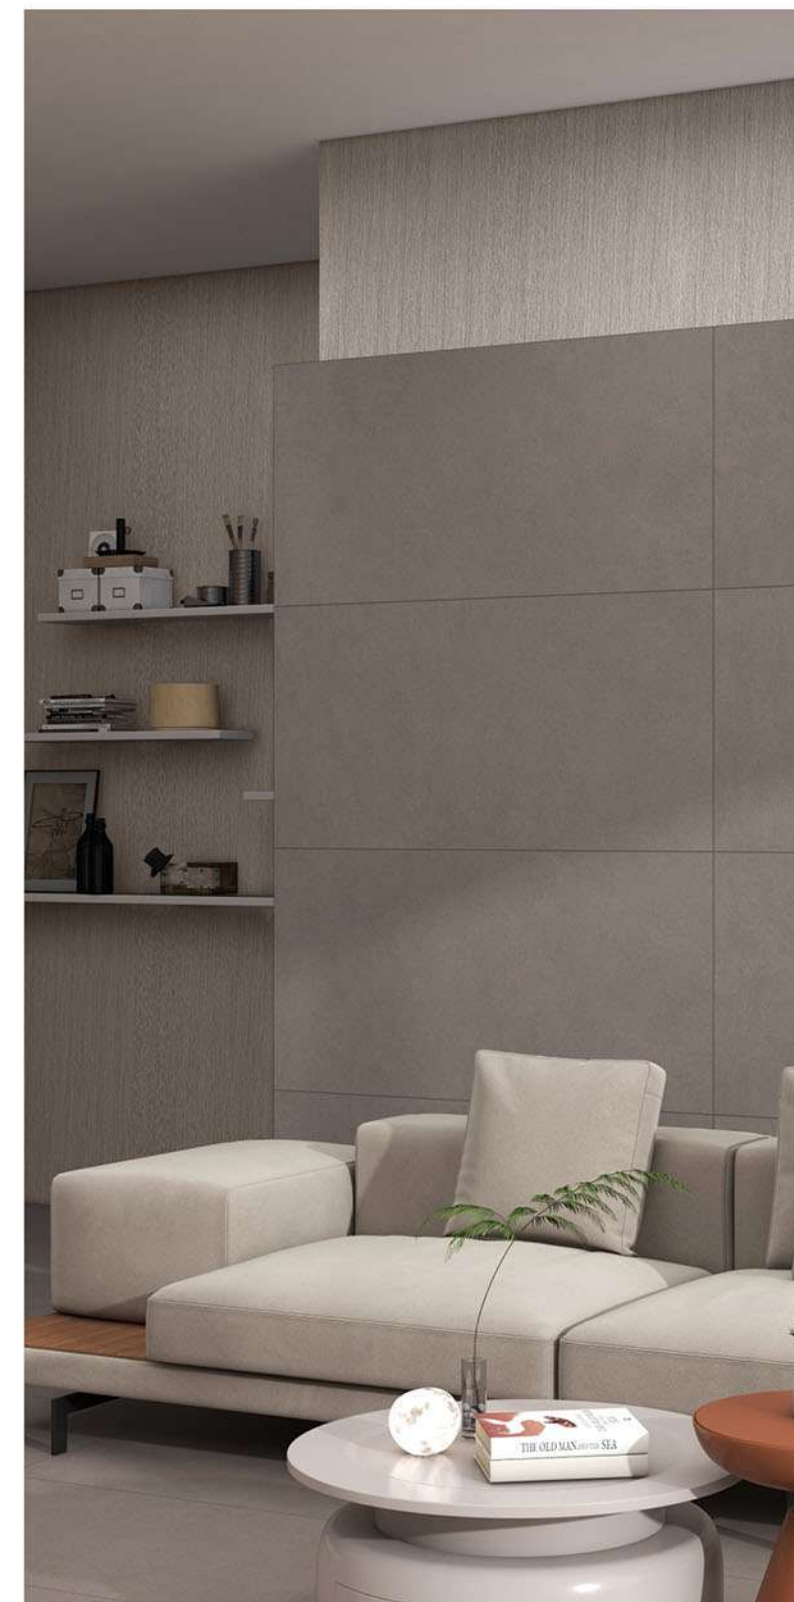

**PASTEL
CREMA**

Available in **Matt & Glossy**

**PASTEL
RUST**

FINISH
PASTEL COLOR

4 RANDOM SIZE:
PHASE **600x1200mm**

**PASTEL
RUST**

Available in **Matt & Glossy**

**PASTEL
MUSTARD**