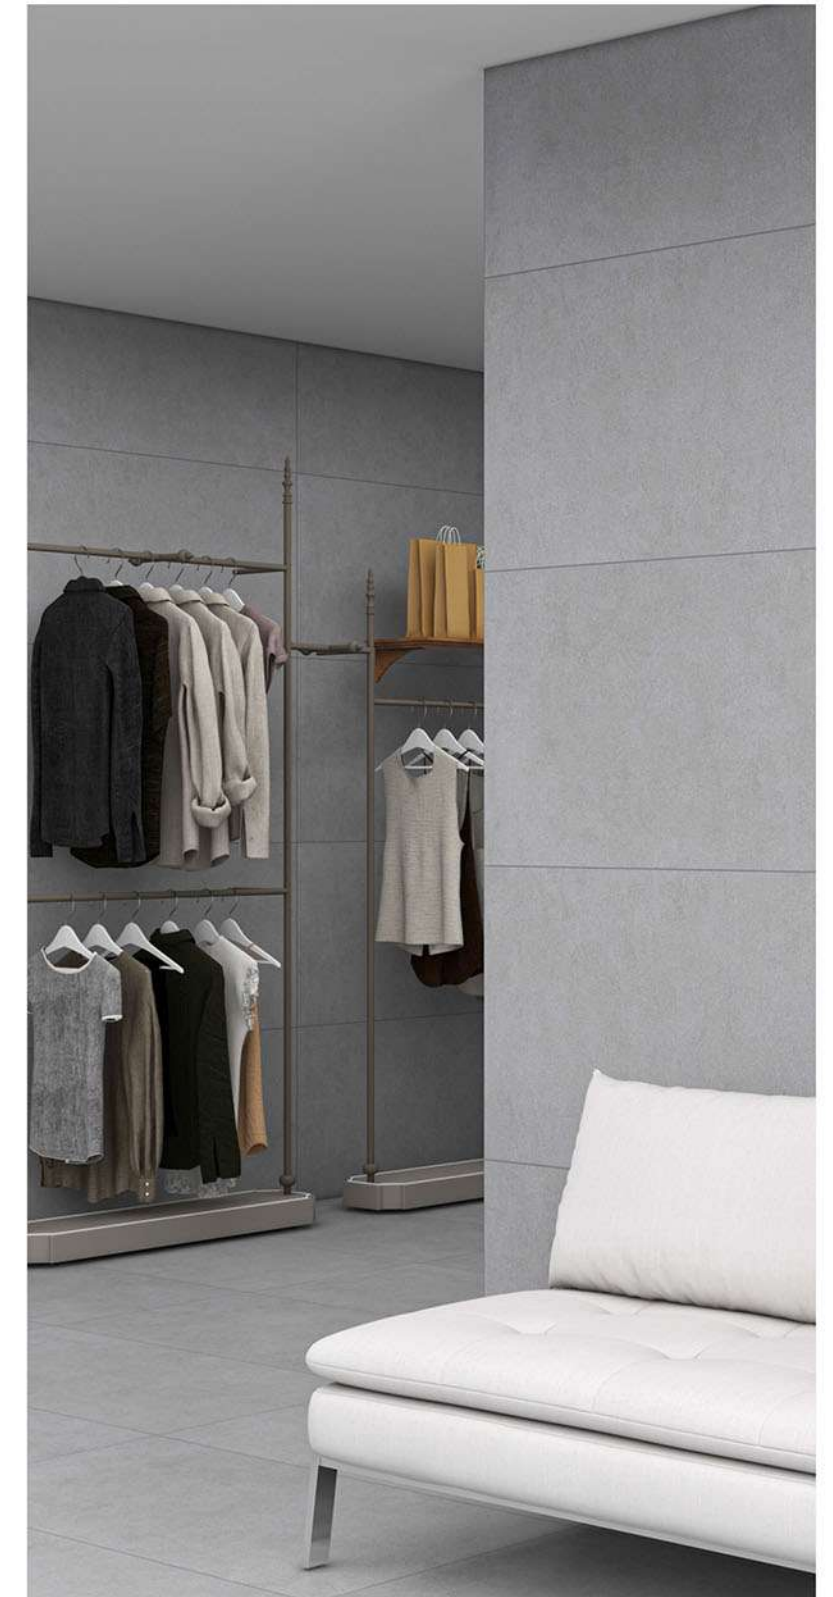

Available in **Matt & Glossy**

**PASTEL
GREY**

FINISH
PASTEL COLOR

5 RANDOM SIZE:
PHASE **600x1200mm**