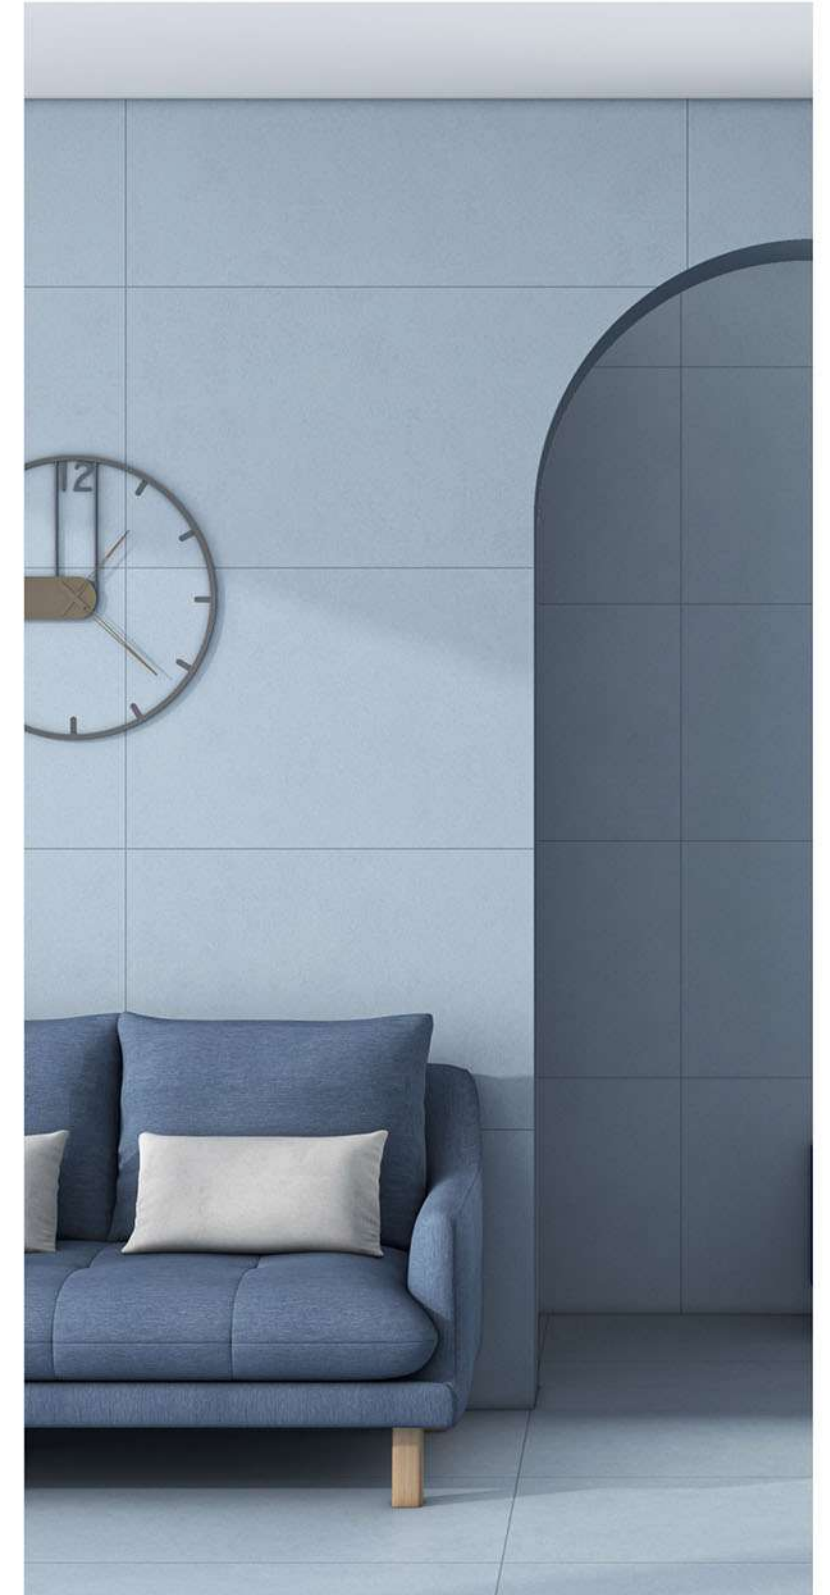

**PASTEL
SKY**

**PASTEL
SKY**

Available in **Matt & Glossy**

**PASTEL
BLUE**

FINISH
PASTEL DARK COLOR

5 RANDOM SIZE:
PHASE **600x1200mm**

**PASTEL
BLUE**

Available in **Matt & Glossy**