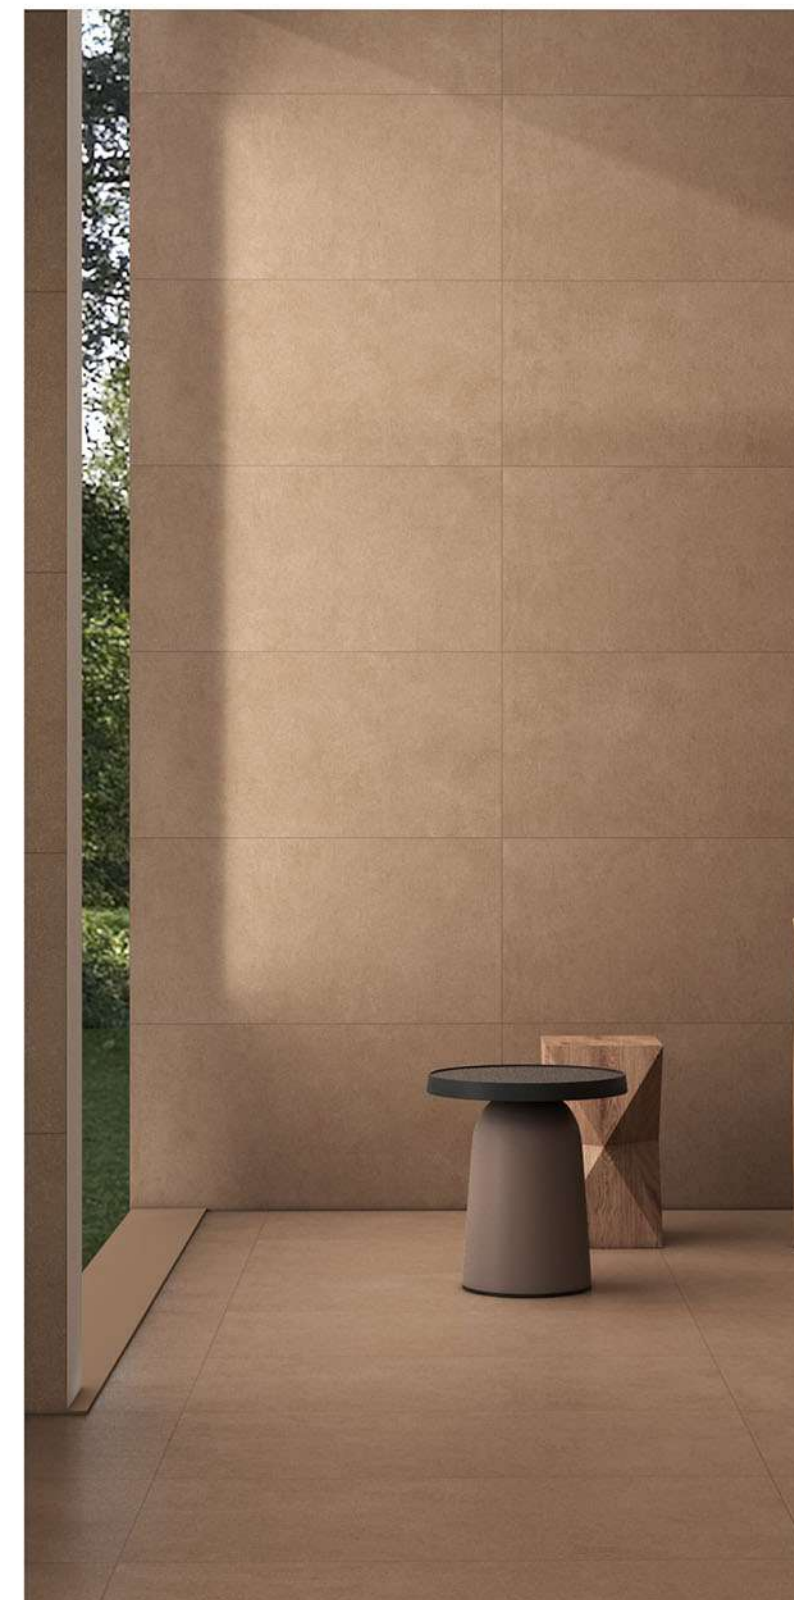

FINISH
PASTEL DARK COLOR

4 RANDOM SIZE:
PHASE **600x1200mm**

**PASTEL
MUSTARD**

Available in **Matt & Glossy**

**PASTEL
BROWN**

FINISH
PASTEL DARK COLOR

4 RANDOM **SIZE:**
PHASE **600x1200mm**

**PASTEL
BROWN**