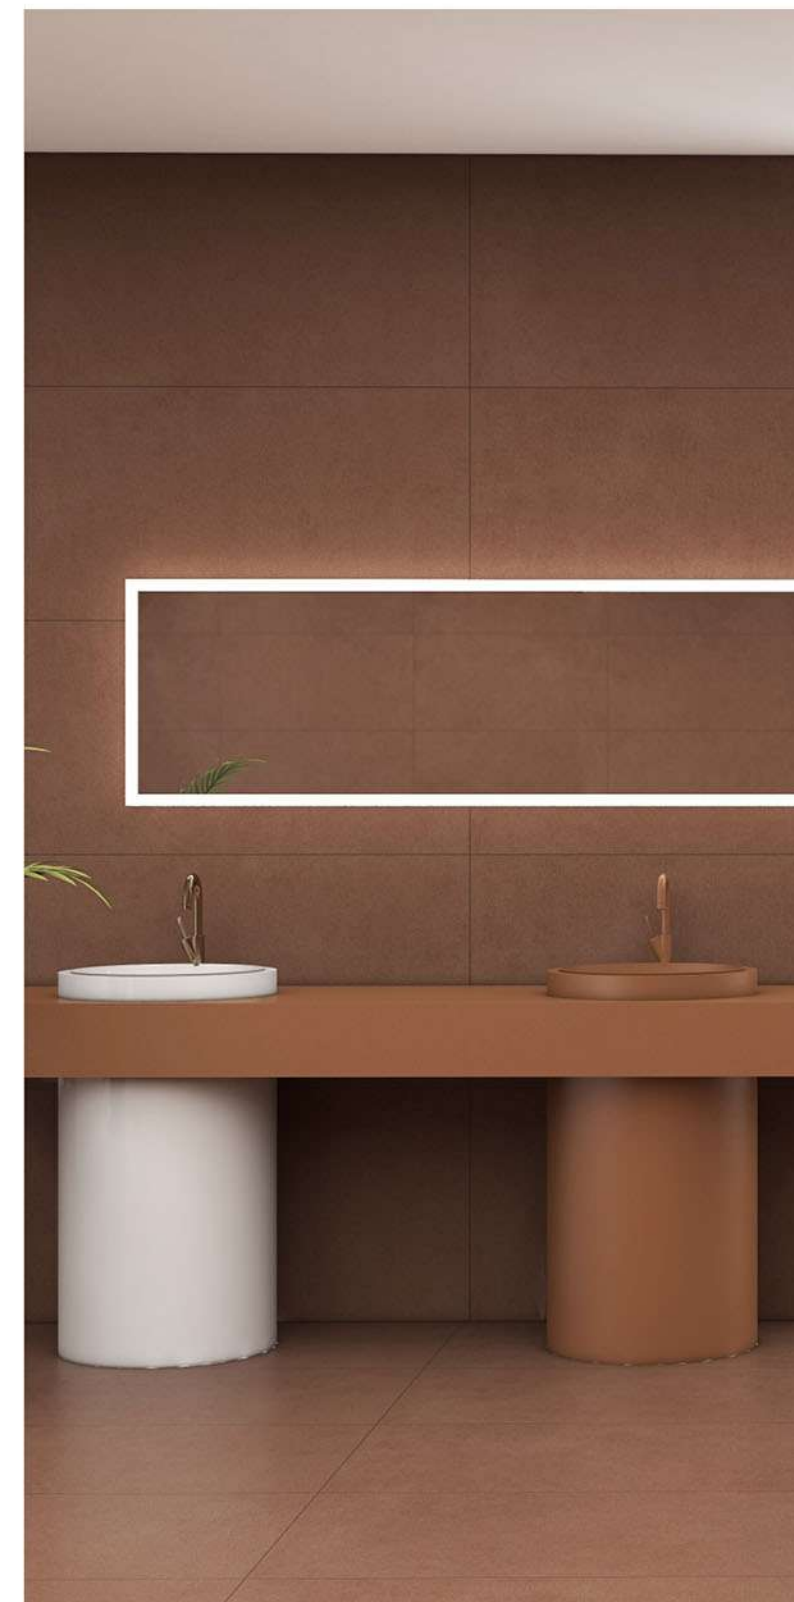

**PASTEL
RED**

Available in **Matt & Glossy**

FINISH
PASTEL DARK COLOR

4 RANDOM   **SIZE:**
PHASE   **600x1200mm**