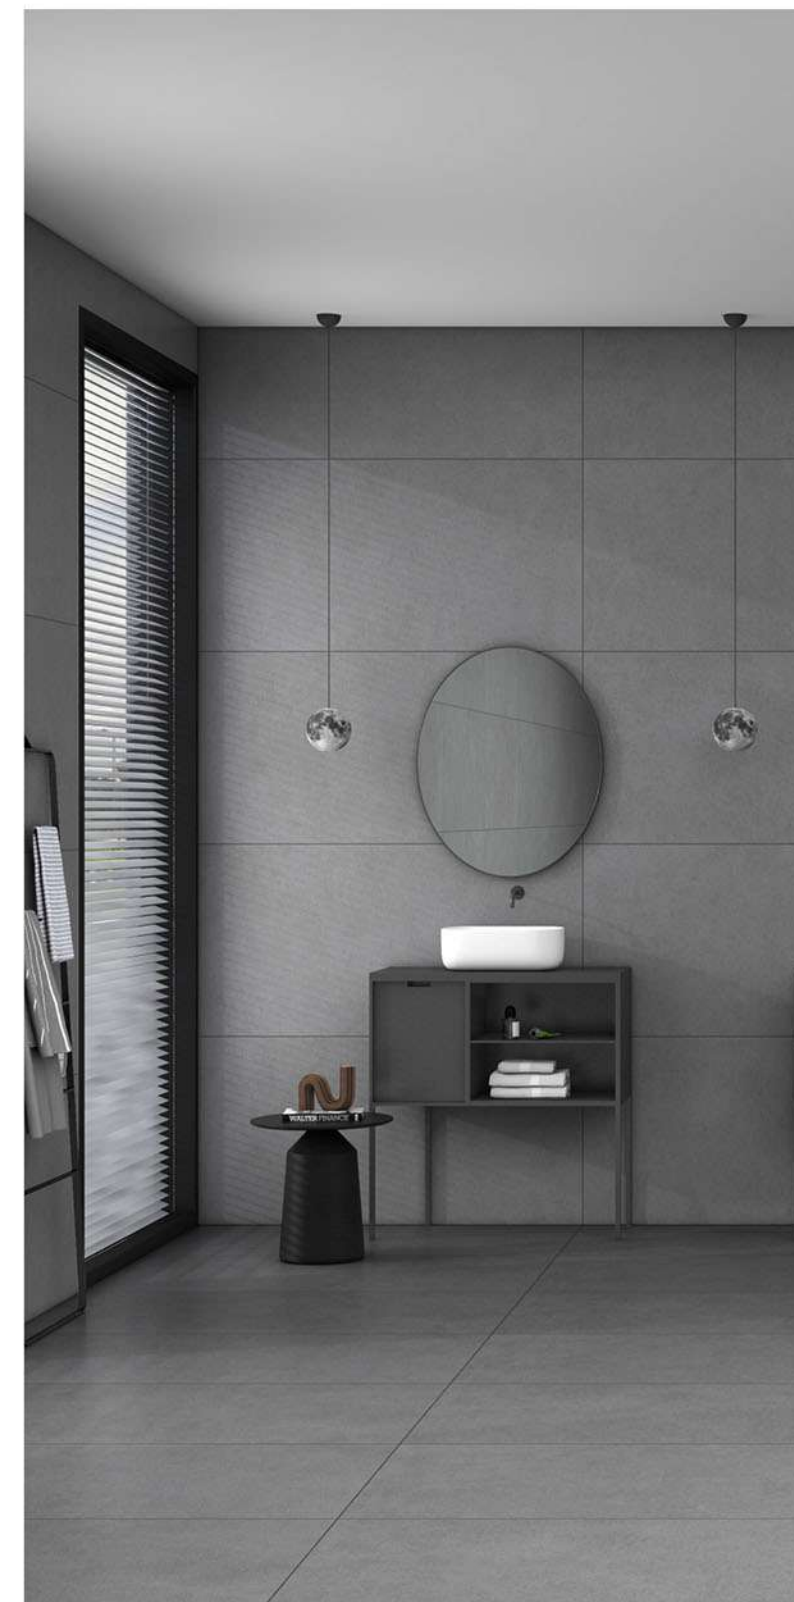

**PASTEL
GRIS**

FINISH
PASTEL COLOR

5 RANDOM   **SIZE:**
PHASE   **600x1200mm**