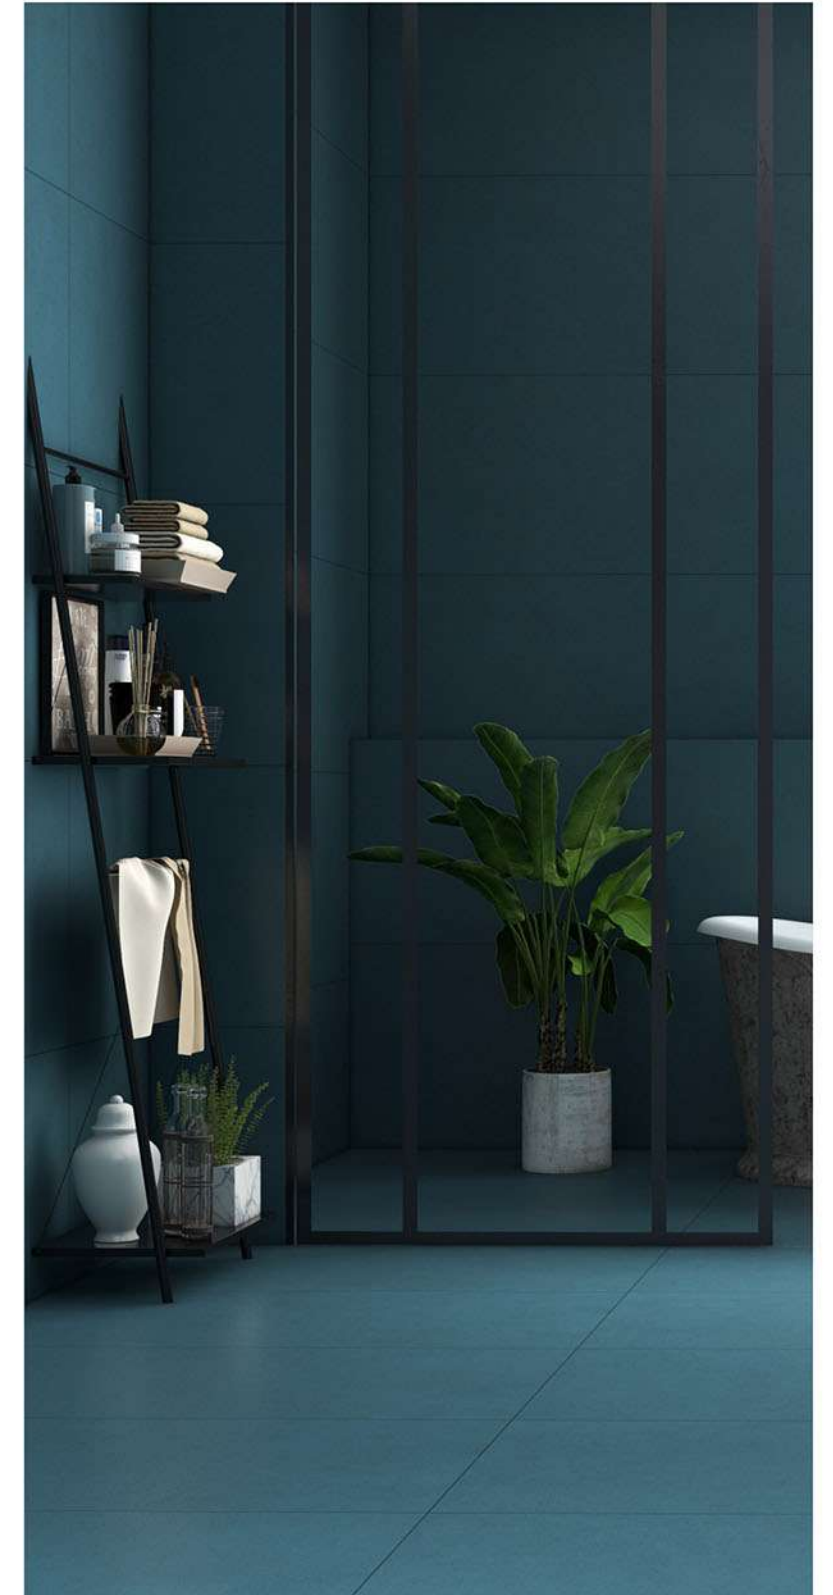

**PASTEL
TEAL**

FINISH
PASTEL DARK COLOR

5 RANDOM SIZE:
PHASE **600x1200mm**