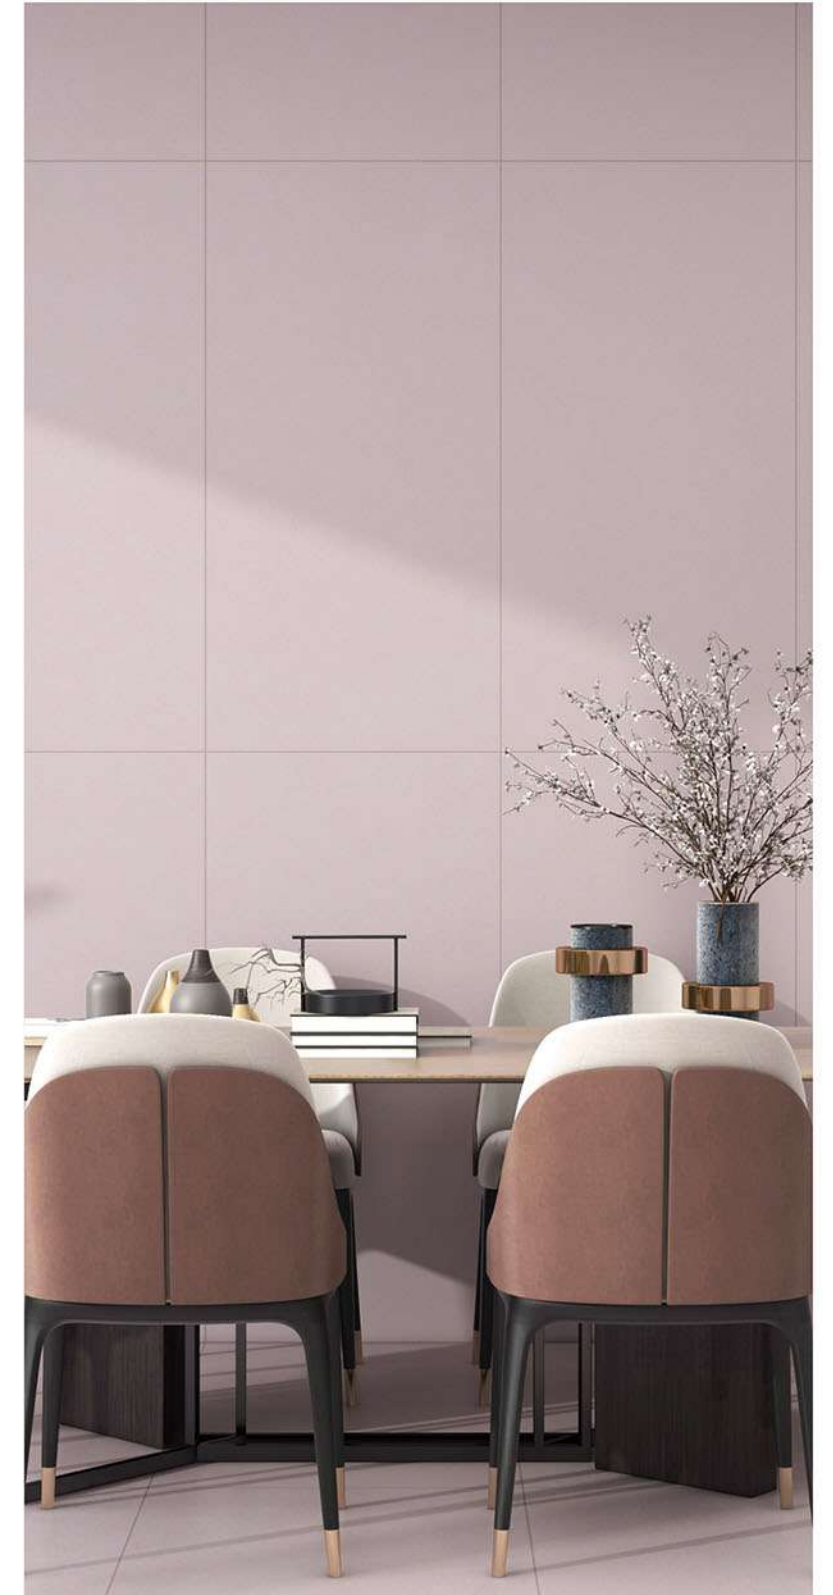

**PASTEL
PINK**

FINISH
PASTEL DARK COLOR

4 RANDOM SIZE:
PHASE **600x1200mm**