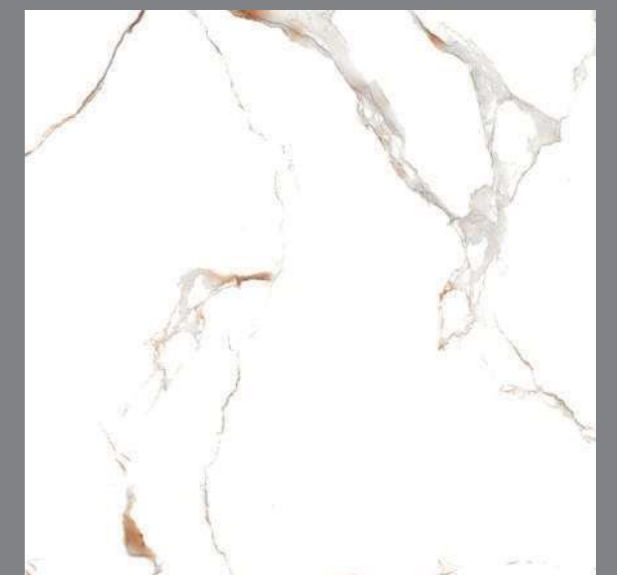

REAL SATUARIO

Size :
1000X1000 MM

Surface :
Glossy

Random :
03