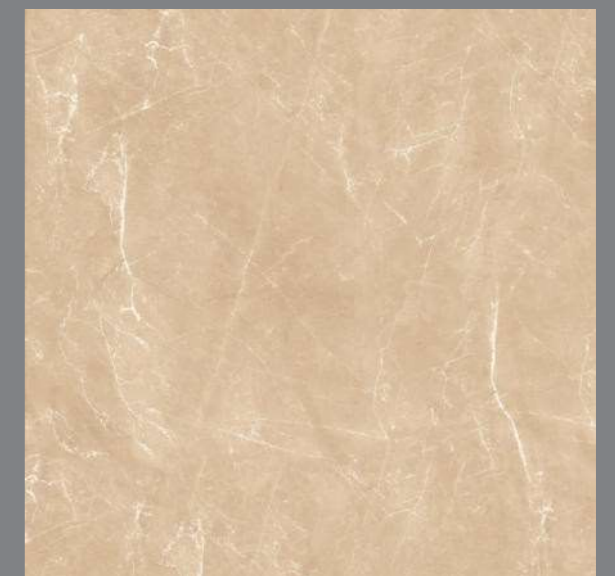

WOLF CREMA

Size :
1000X1000 MM

Surface :
Glossy

Random :
03