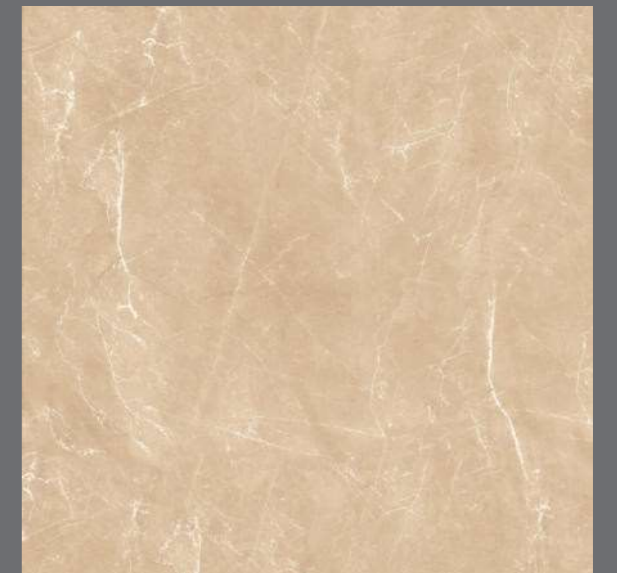

www.woogaceramic.com