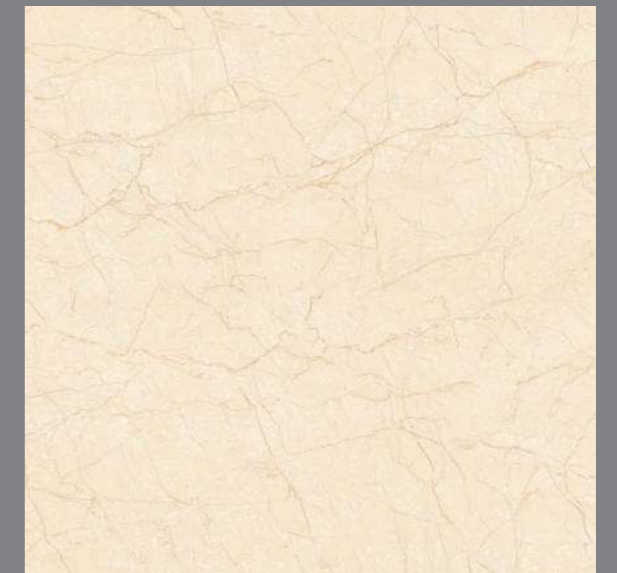

DELTA LUXURY

Size :
1000X1000 MM

Surface :
Glossy

Random :
04