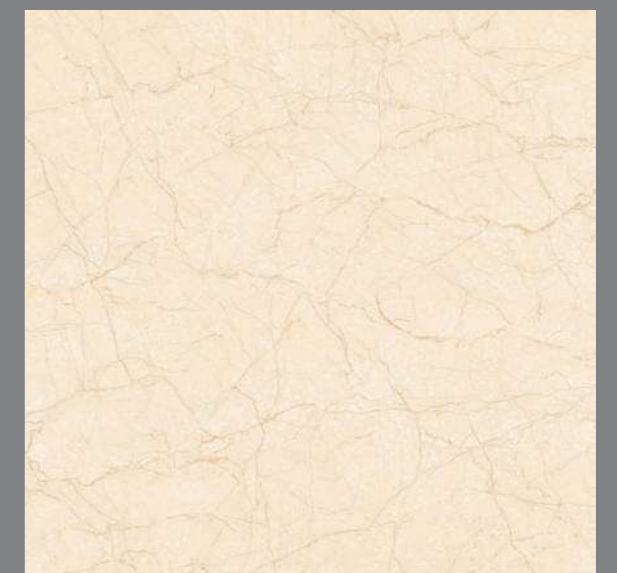

DELTA LUXURY

Size :
1000X1000 MM

Surface :
Glossy

Random :
04