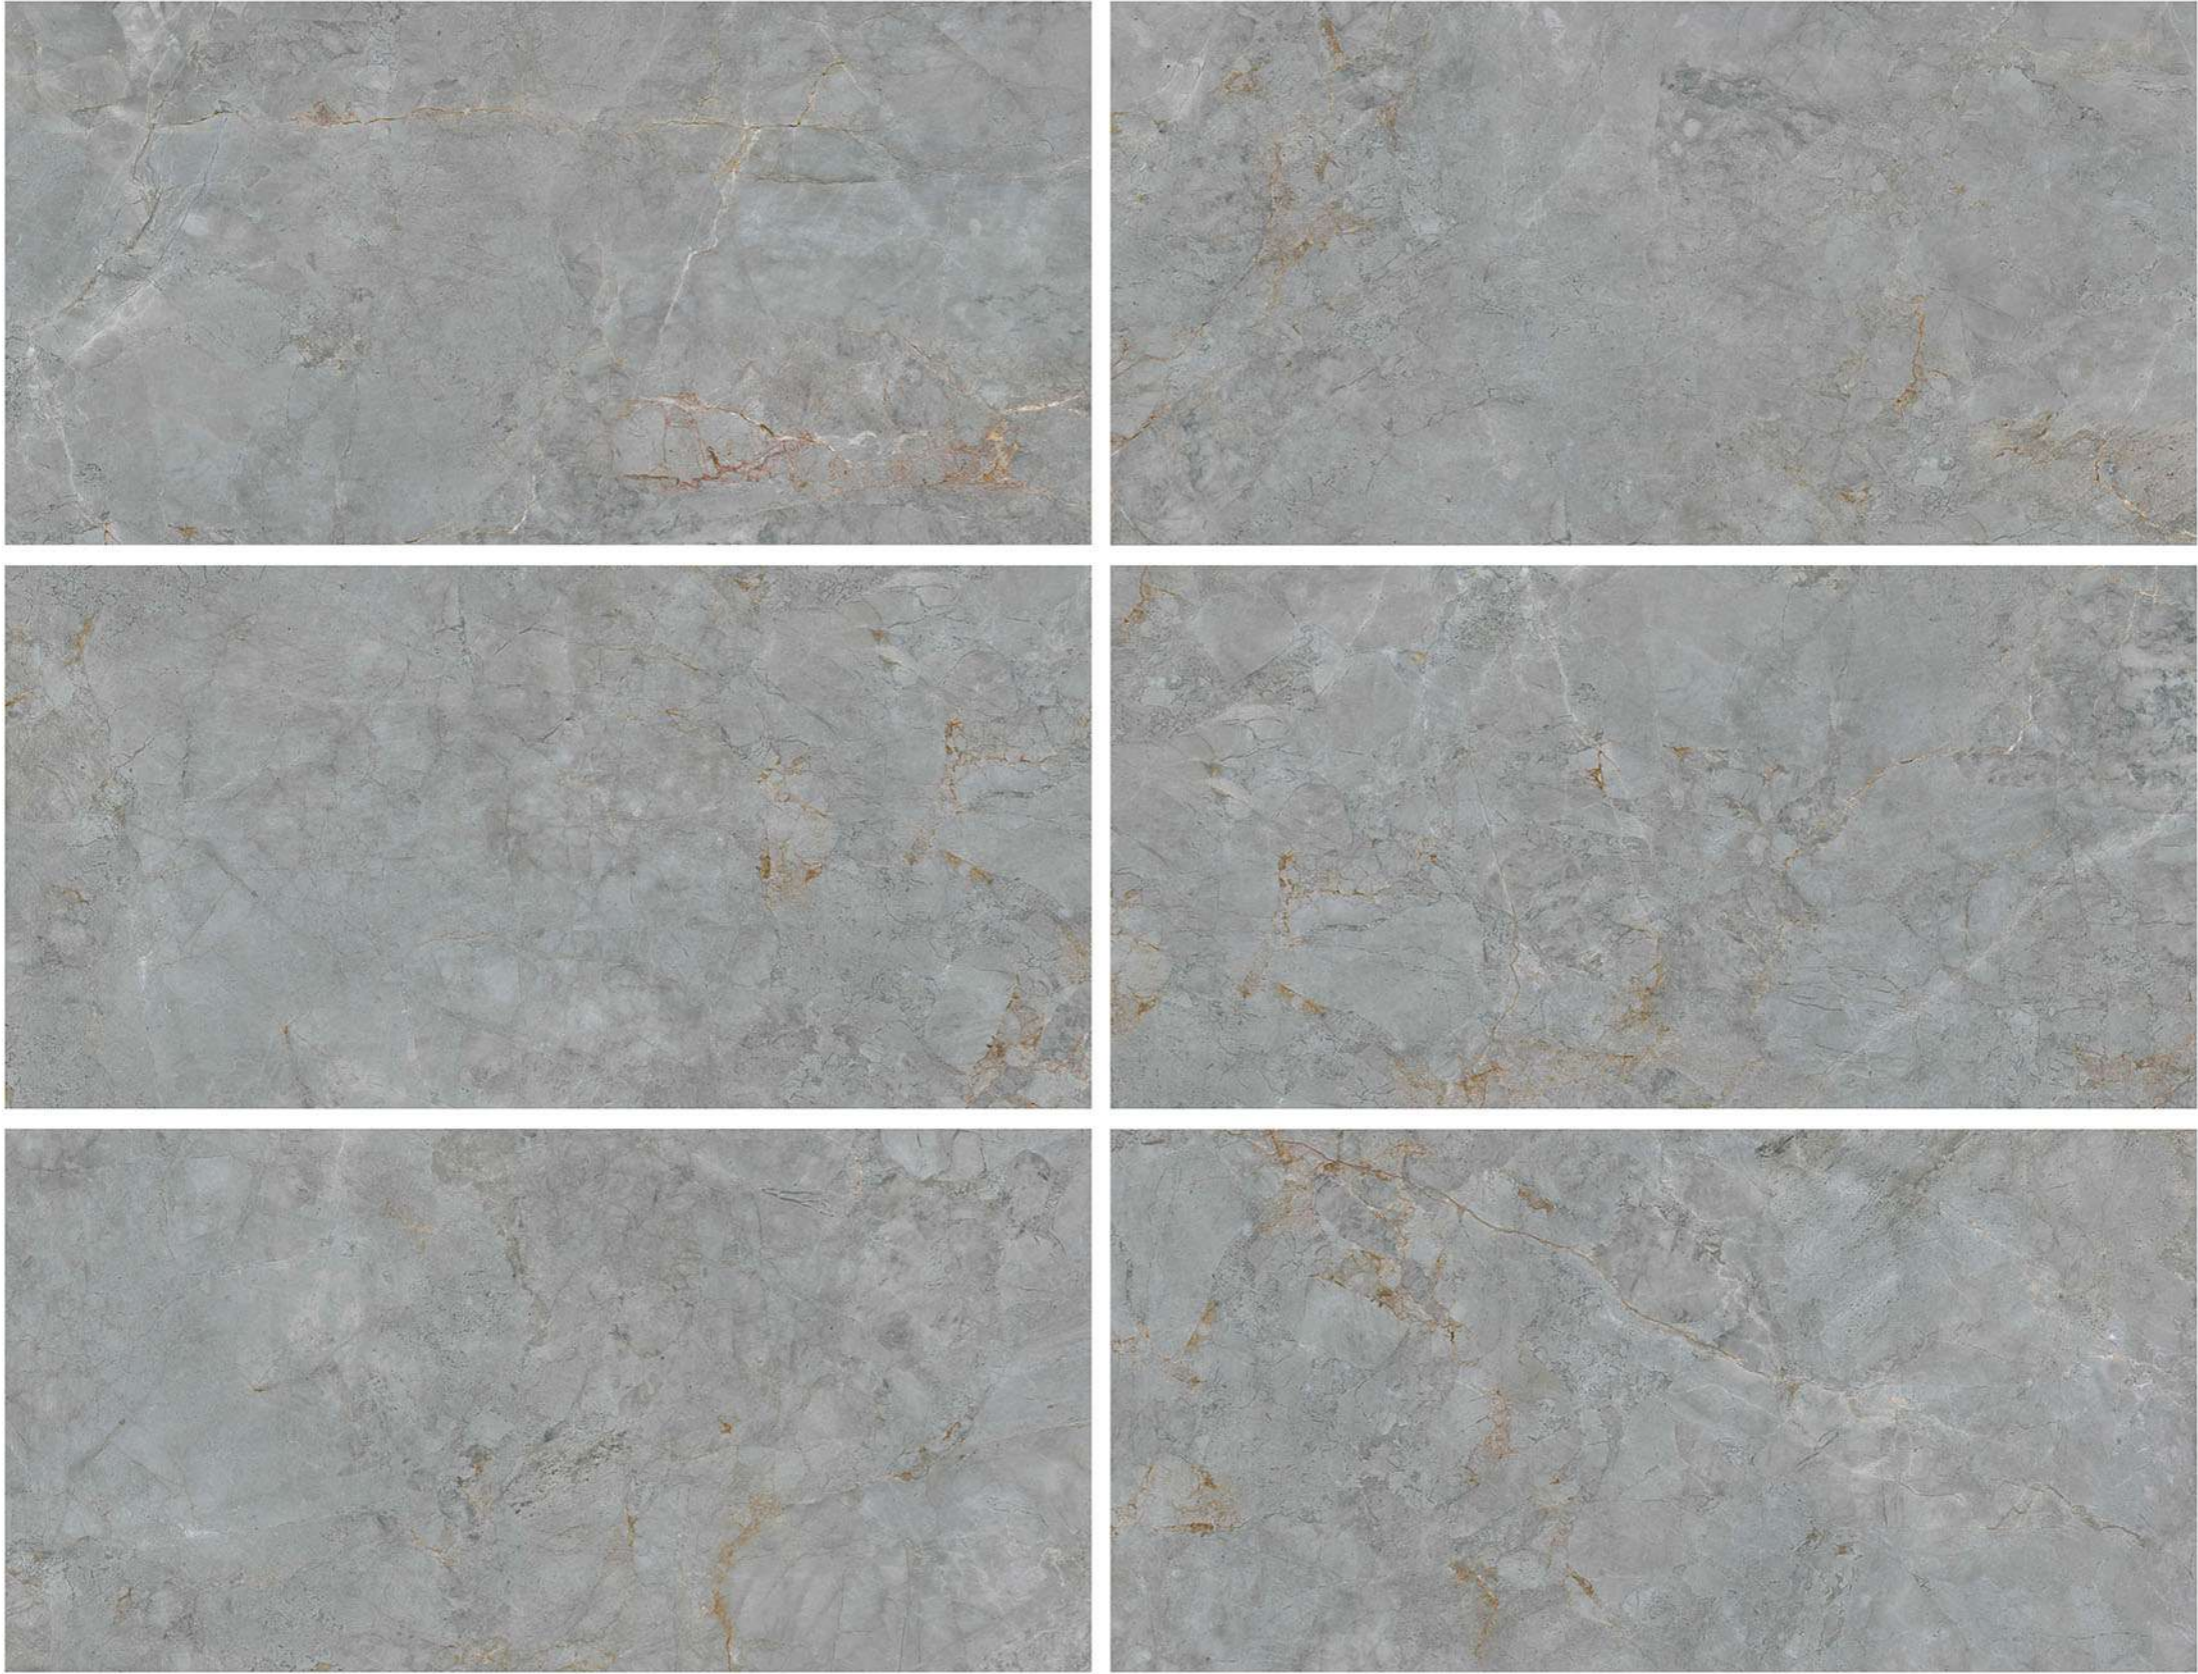

SIZE:
600X1200MM

RANDOM:
8

CREMA ELYSEE BEIGE

FINISH:
GLOSSY

SIZE:
600X1200MM

RANDOM:
8

GRIGIO FIASCO PEARL

FINISH:
GLOSSY