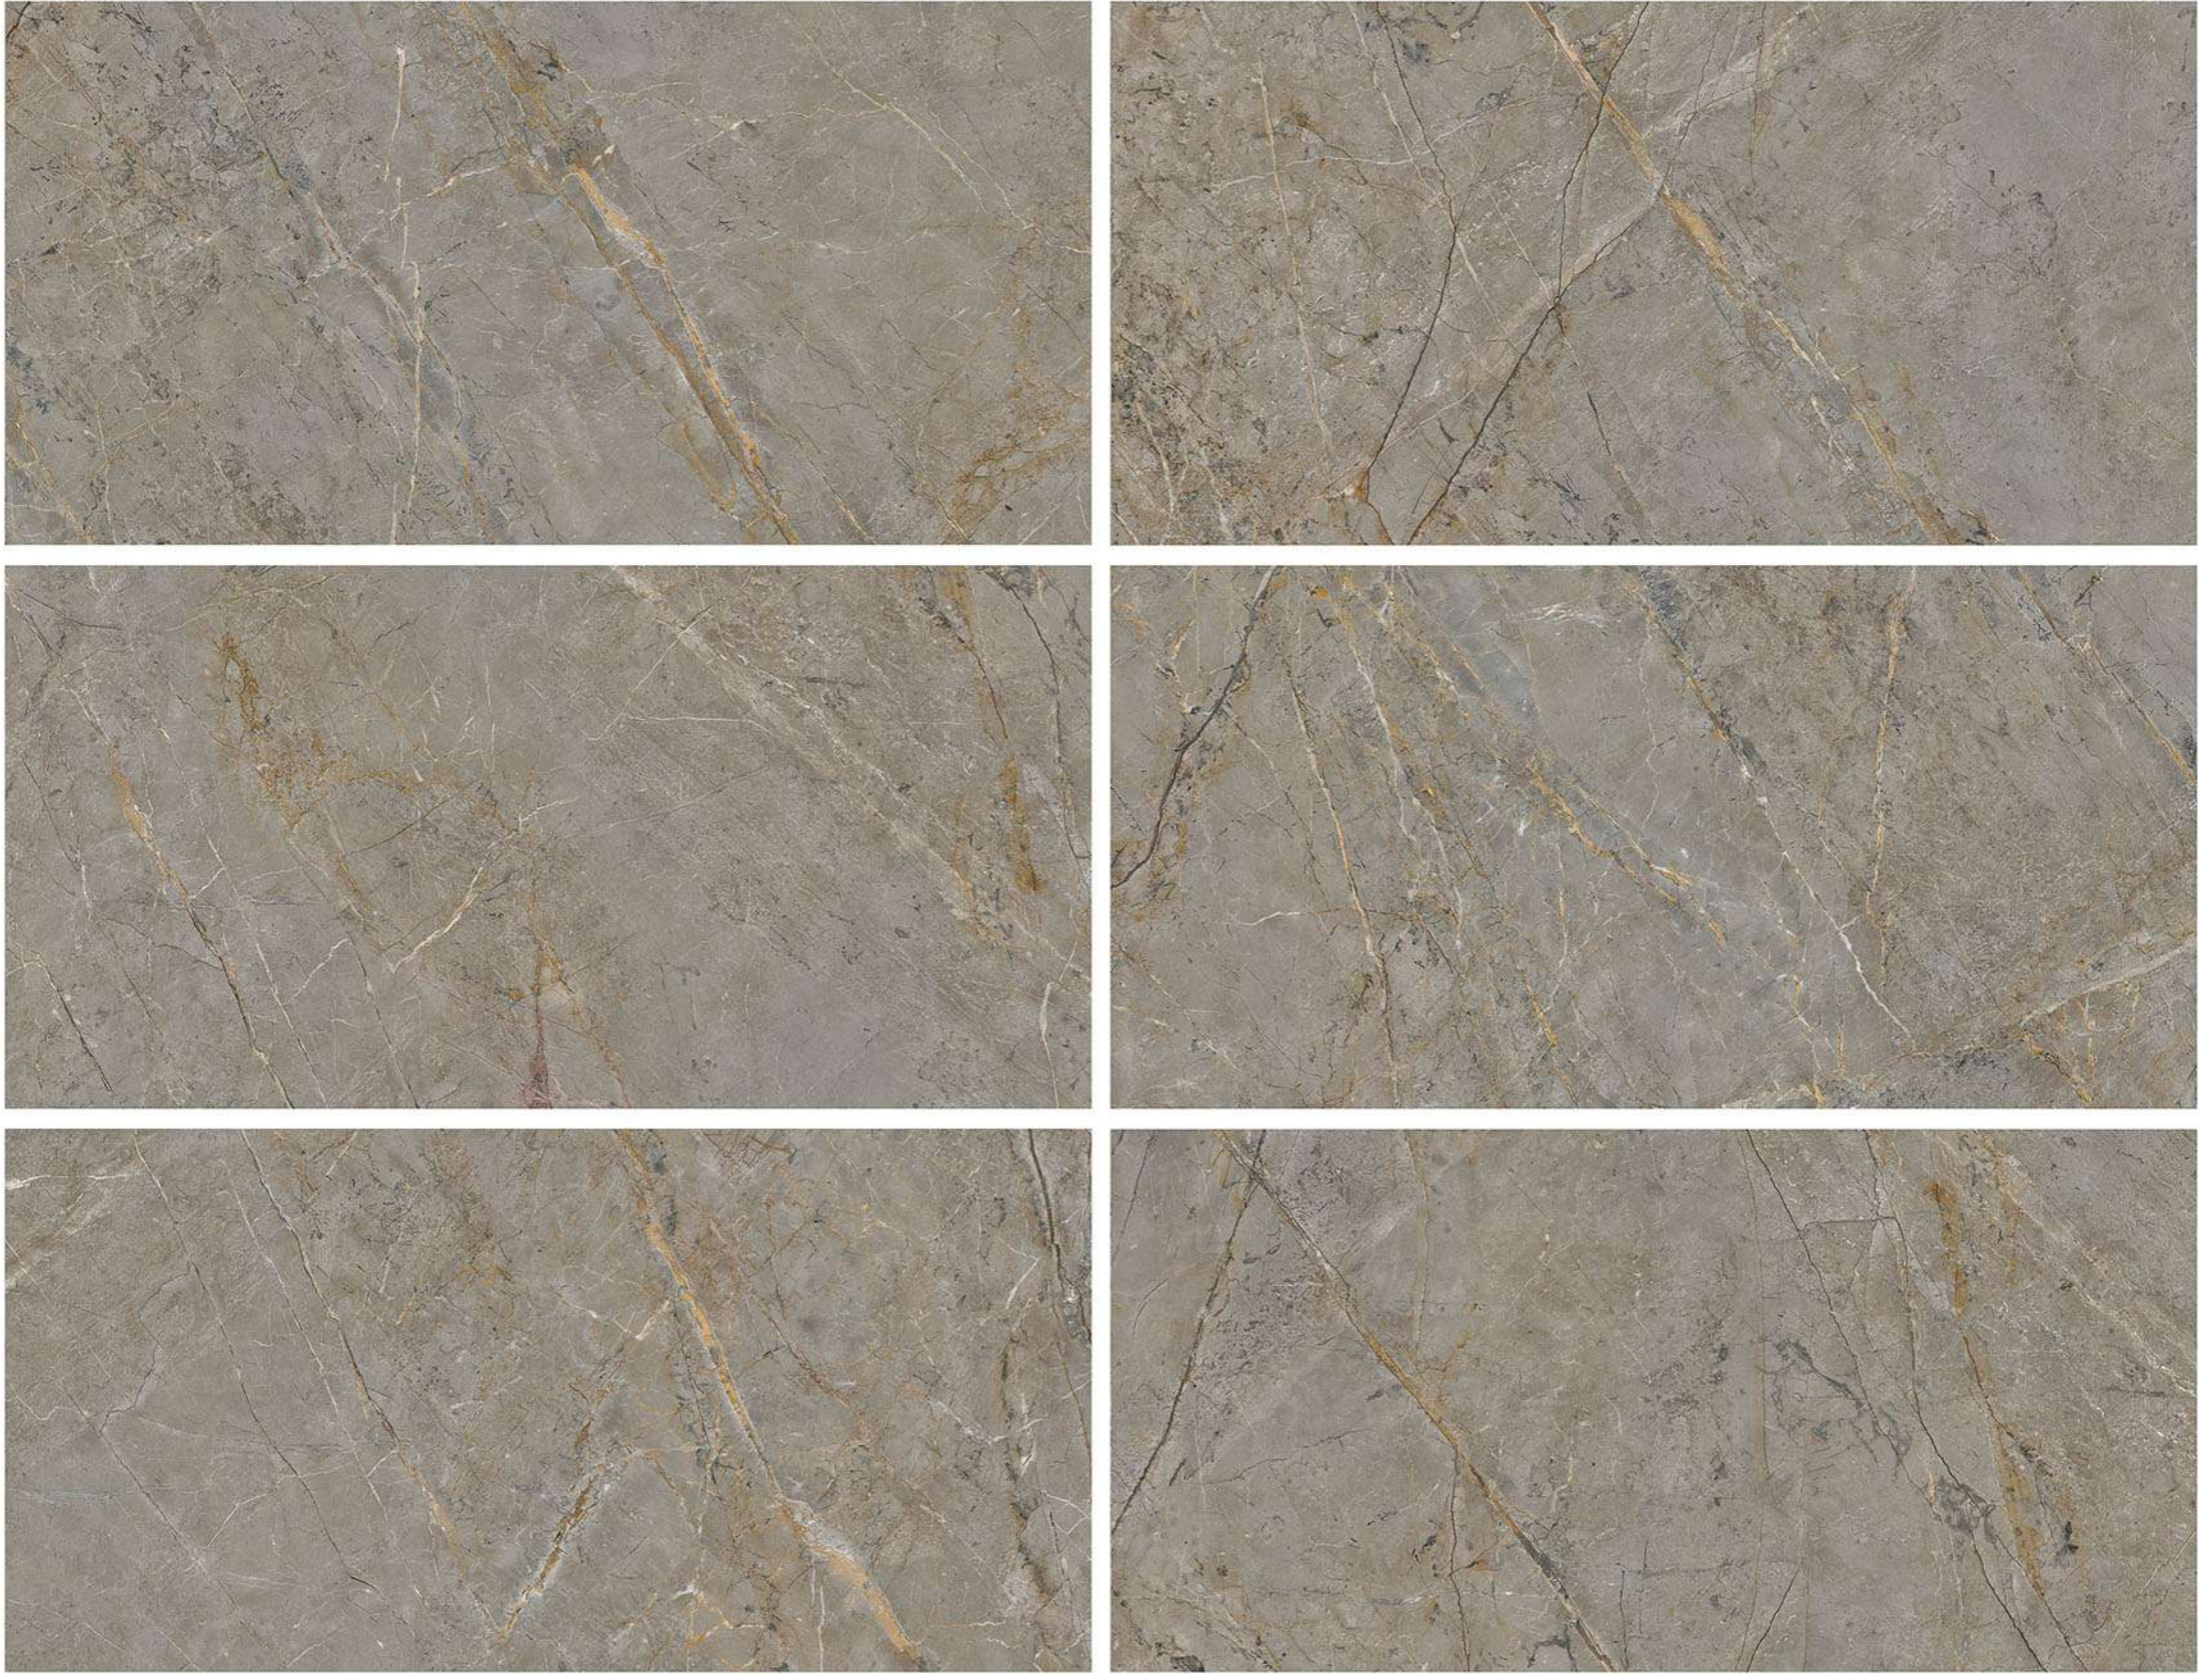

FINISH:
GLOSSY

SIZE:
600X1200MM

RANDOM:
6

HORDEX NATURAL