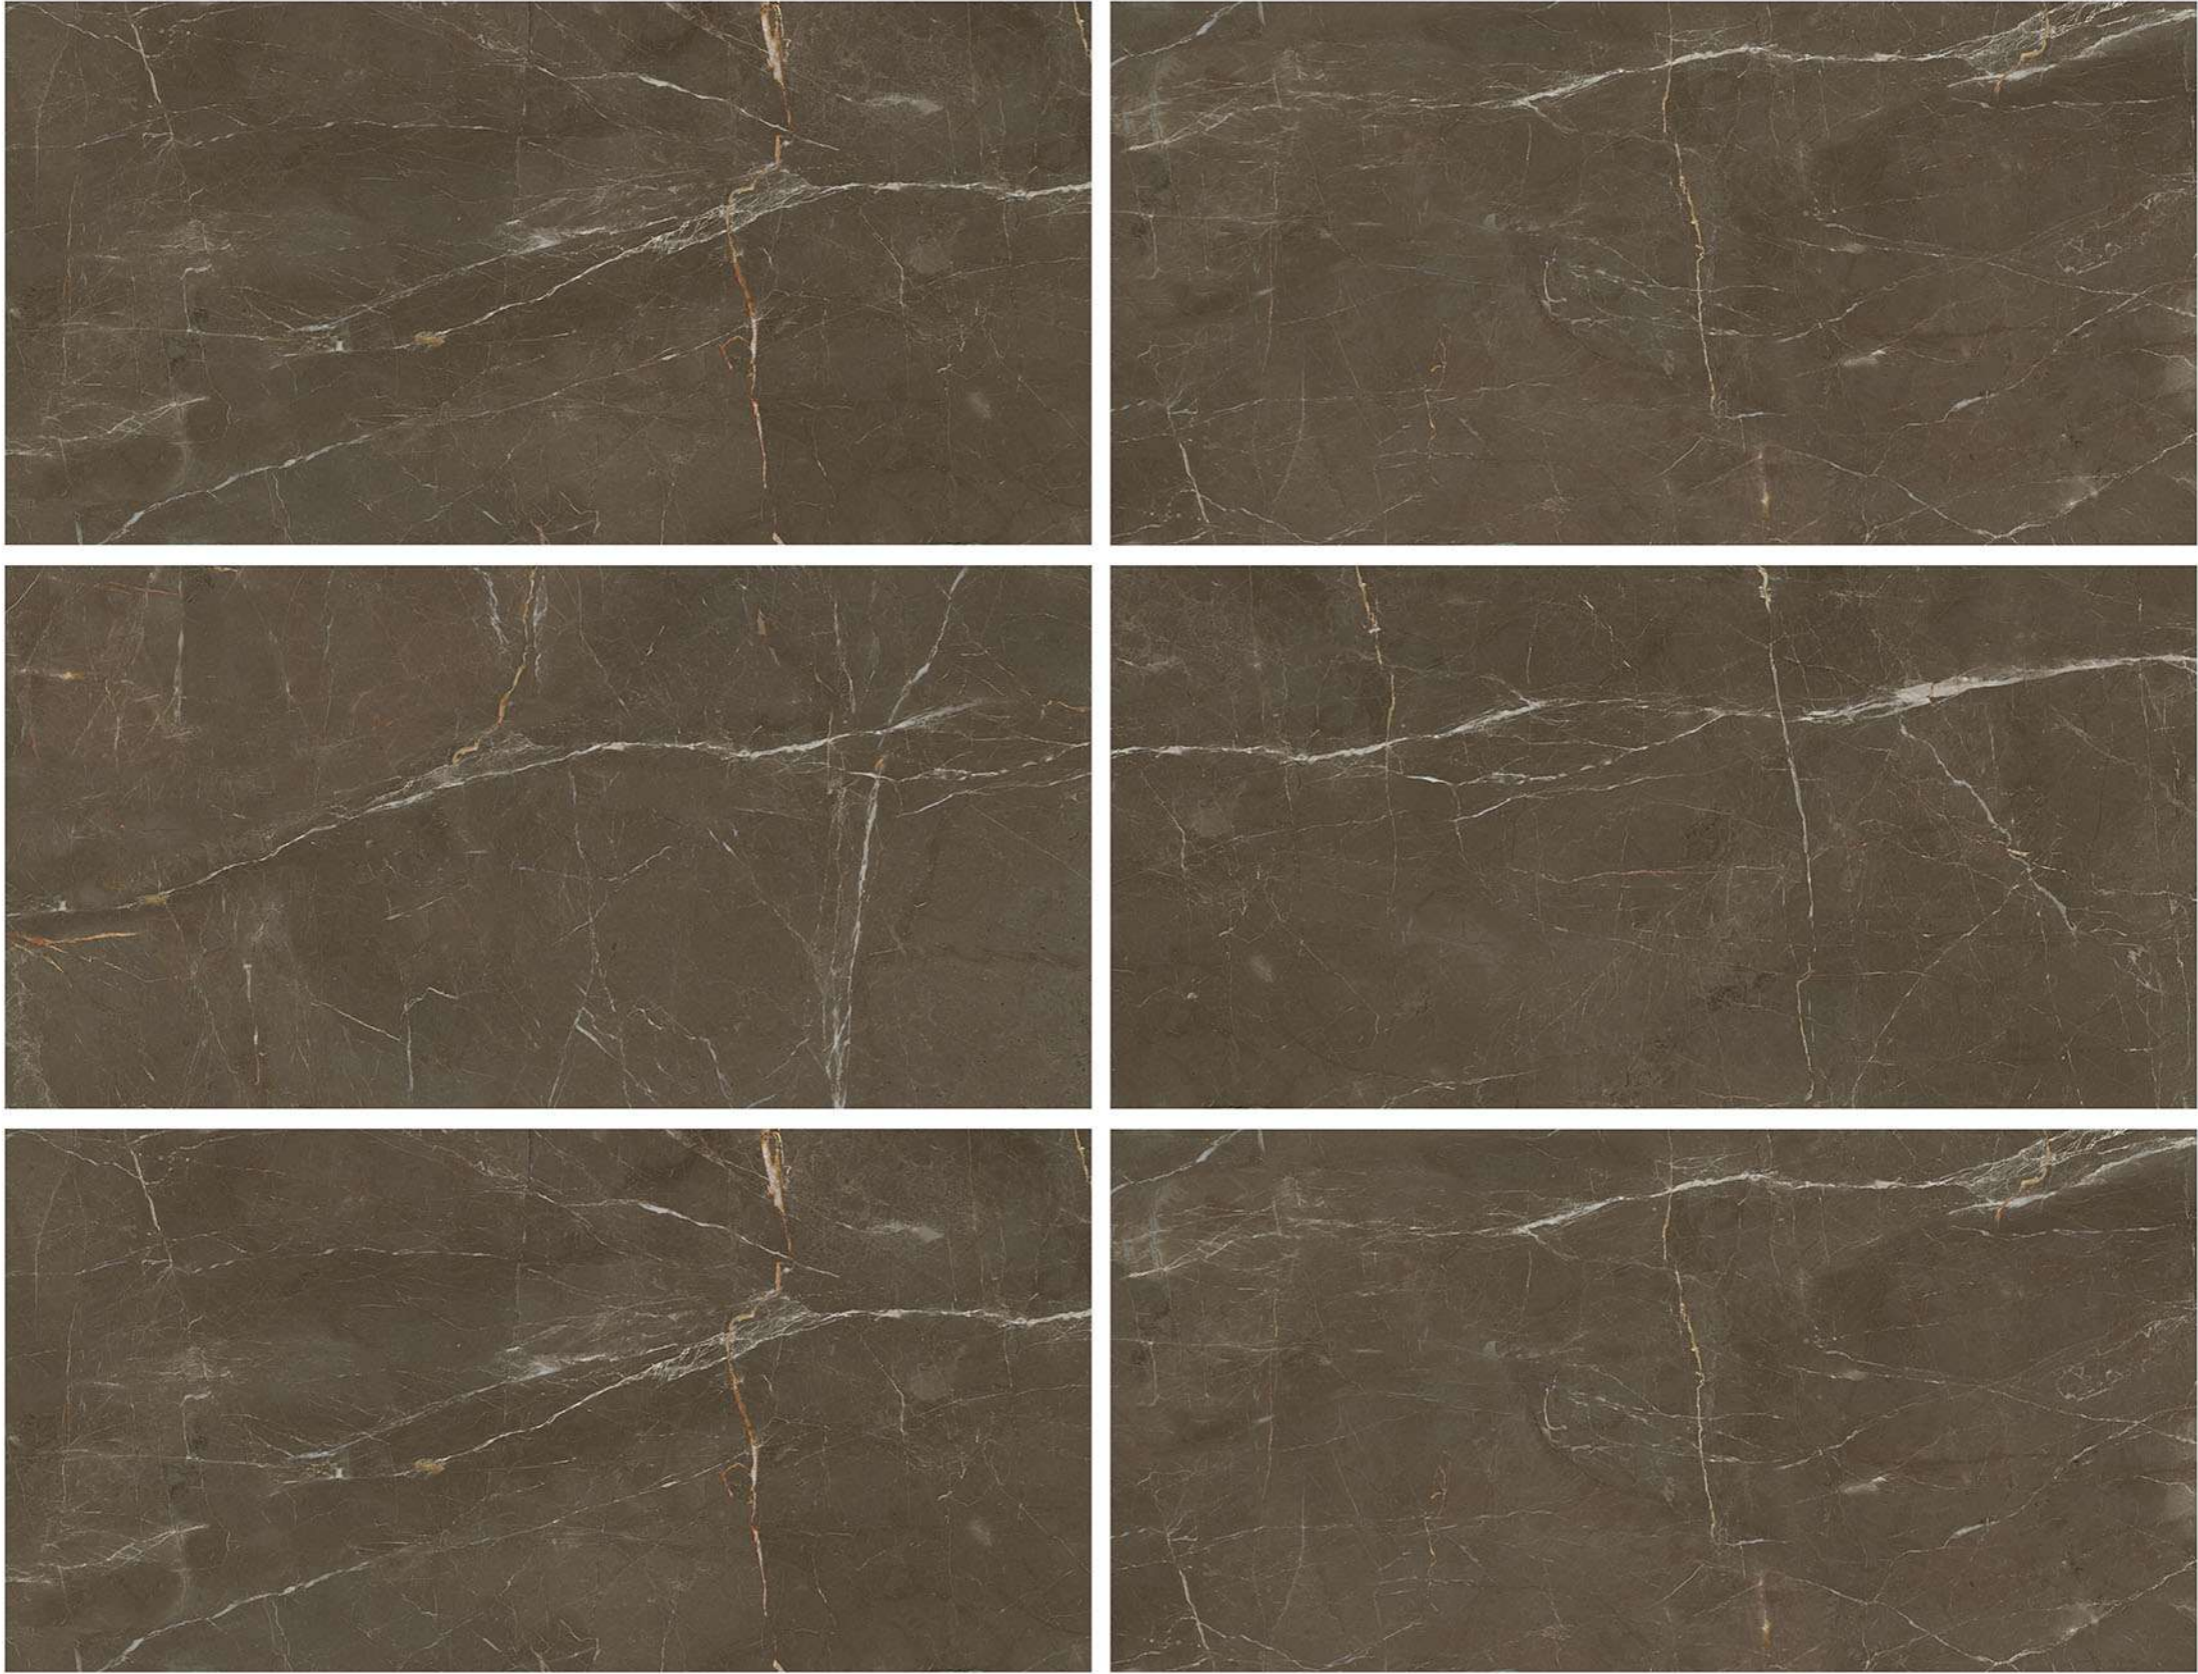

FINISH:
GLOSSY

SIZE:
600X1200MM

RANDOM:
4

FINISH:
GLOSSY

SIZE:
600X1200MM

RANDOM:
4

ARGENTA BROWN

FINISH:
GLOSSY