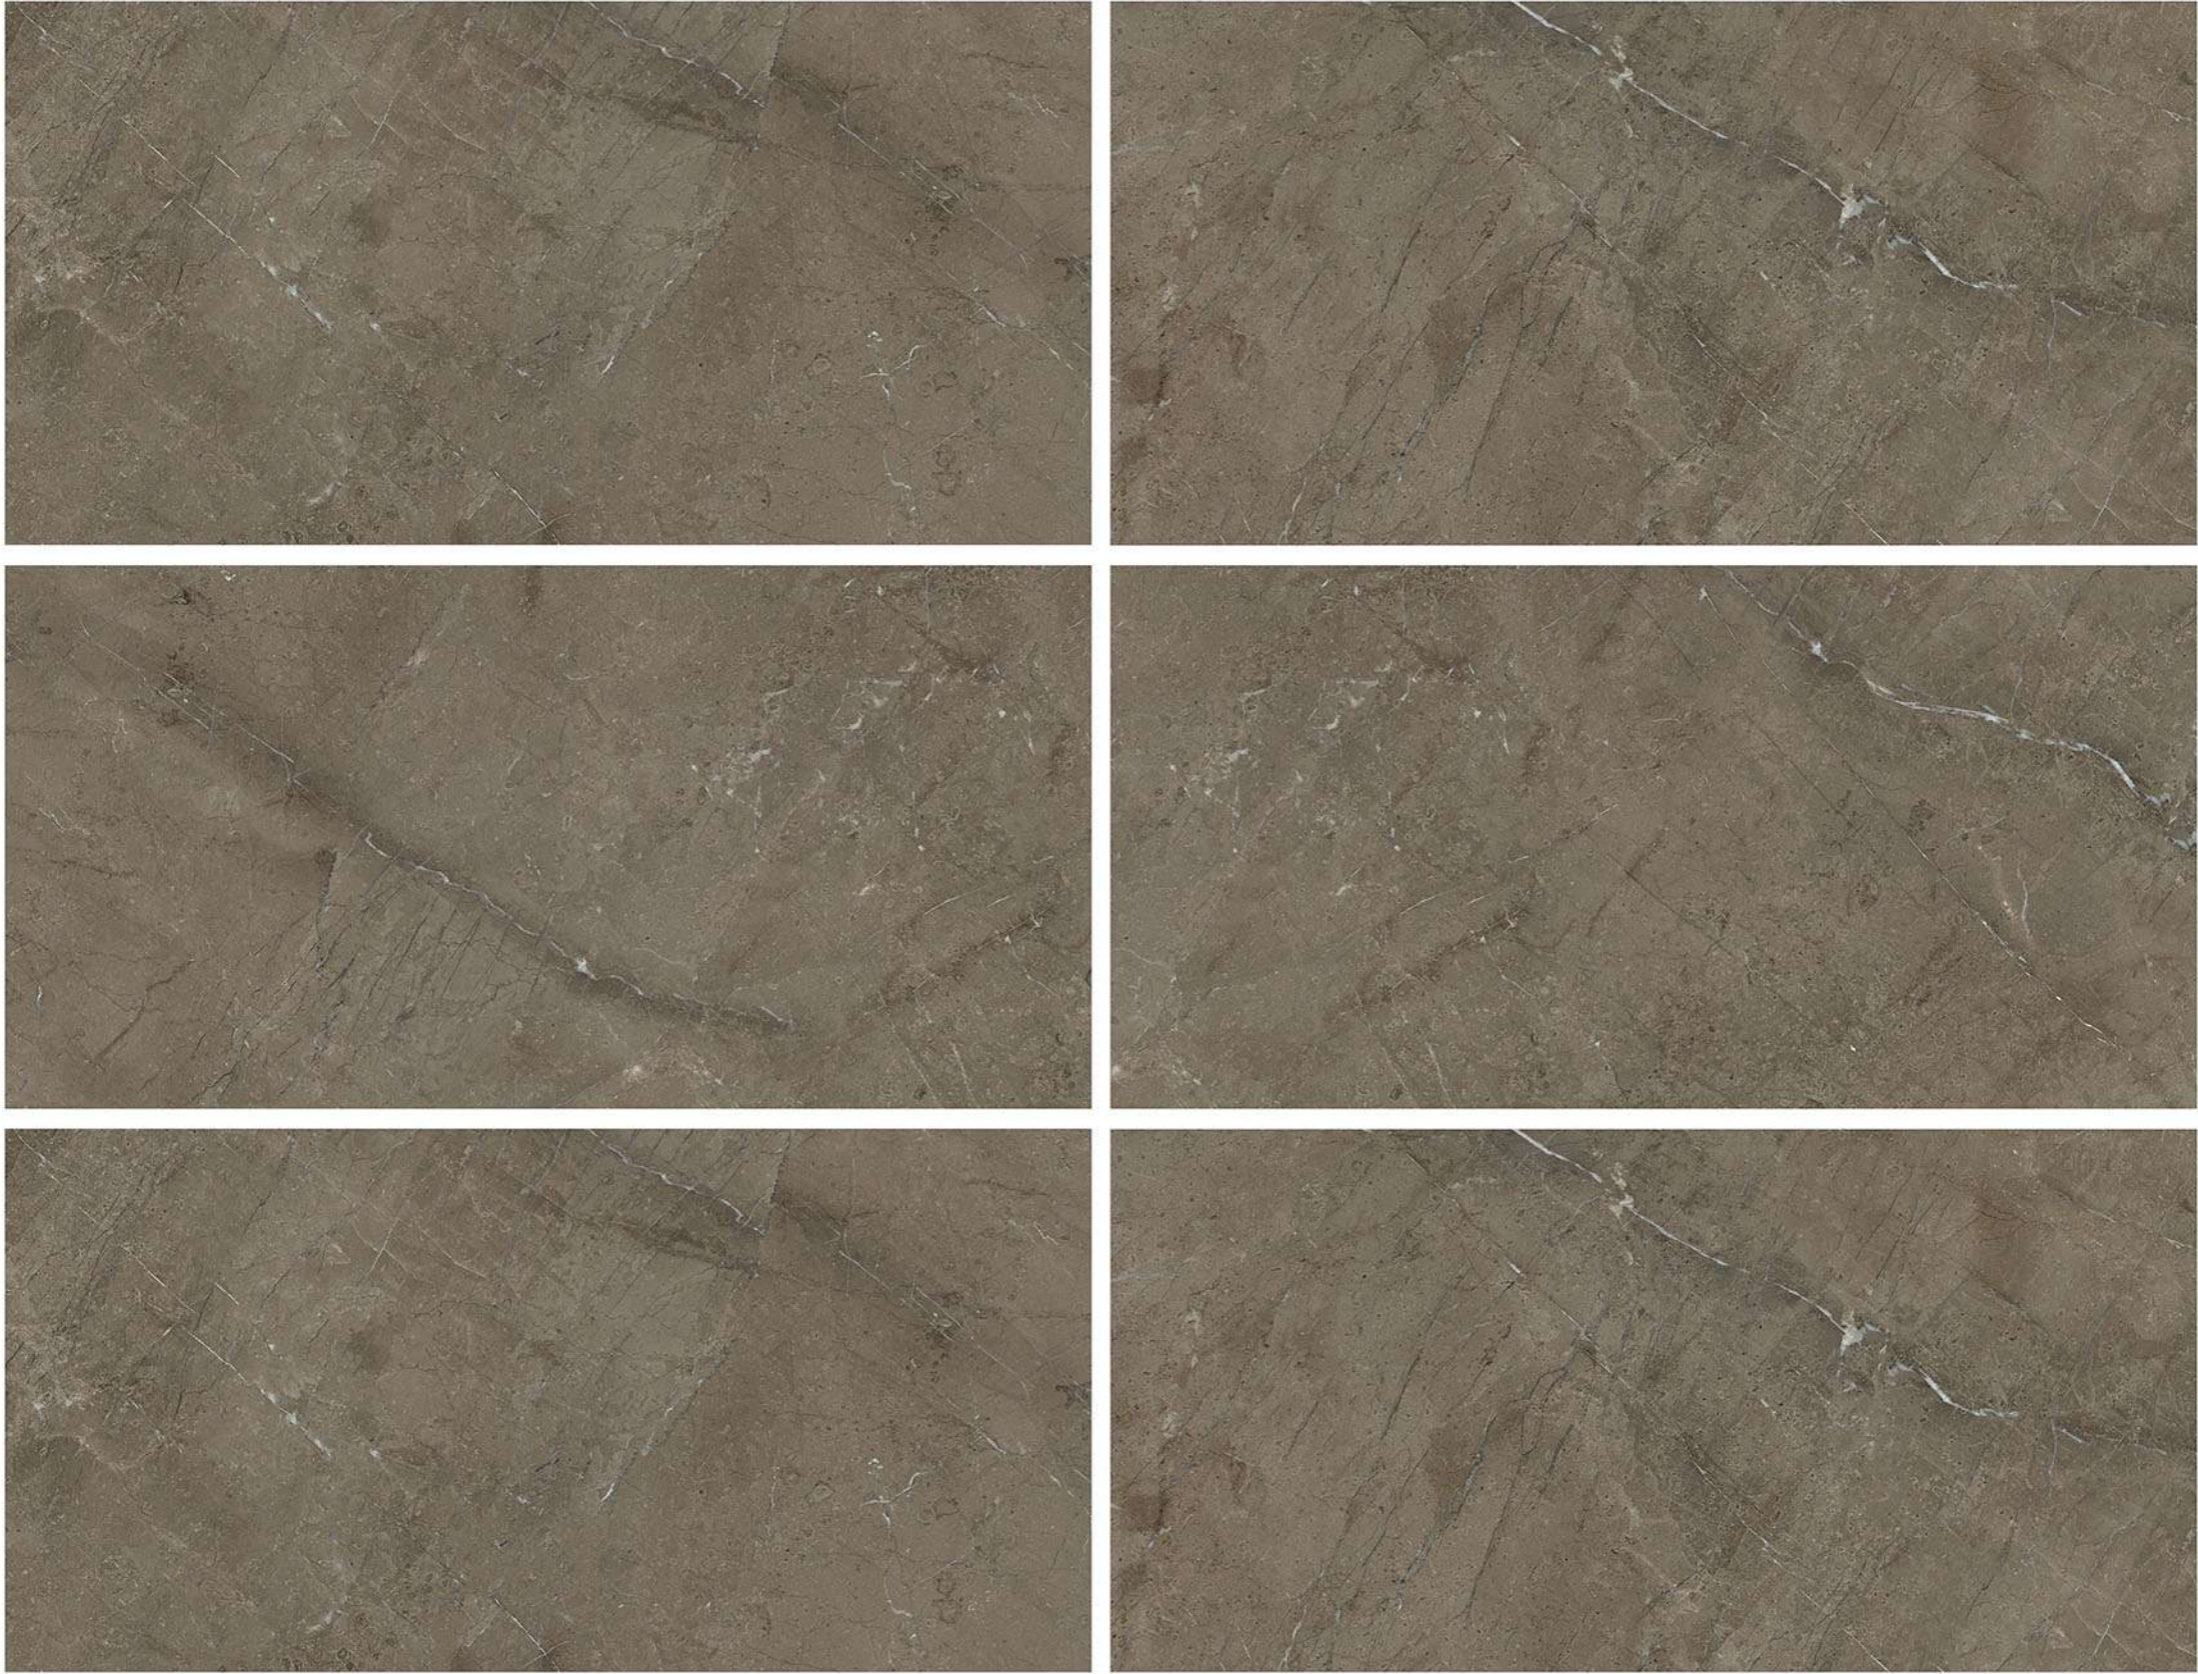

FINISH:
GLOSSY

SIZE:
600X1200MM

RANDOM:
4

GRIORGIO ELEGANTE BROWN