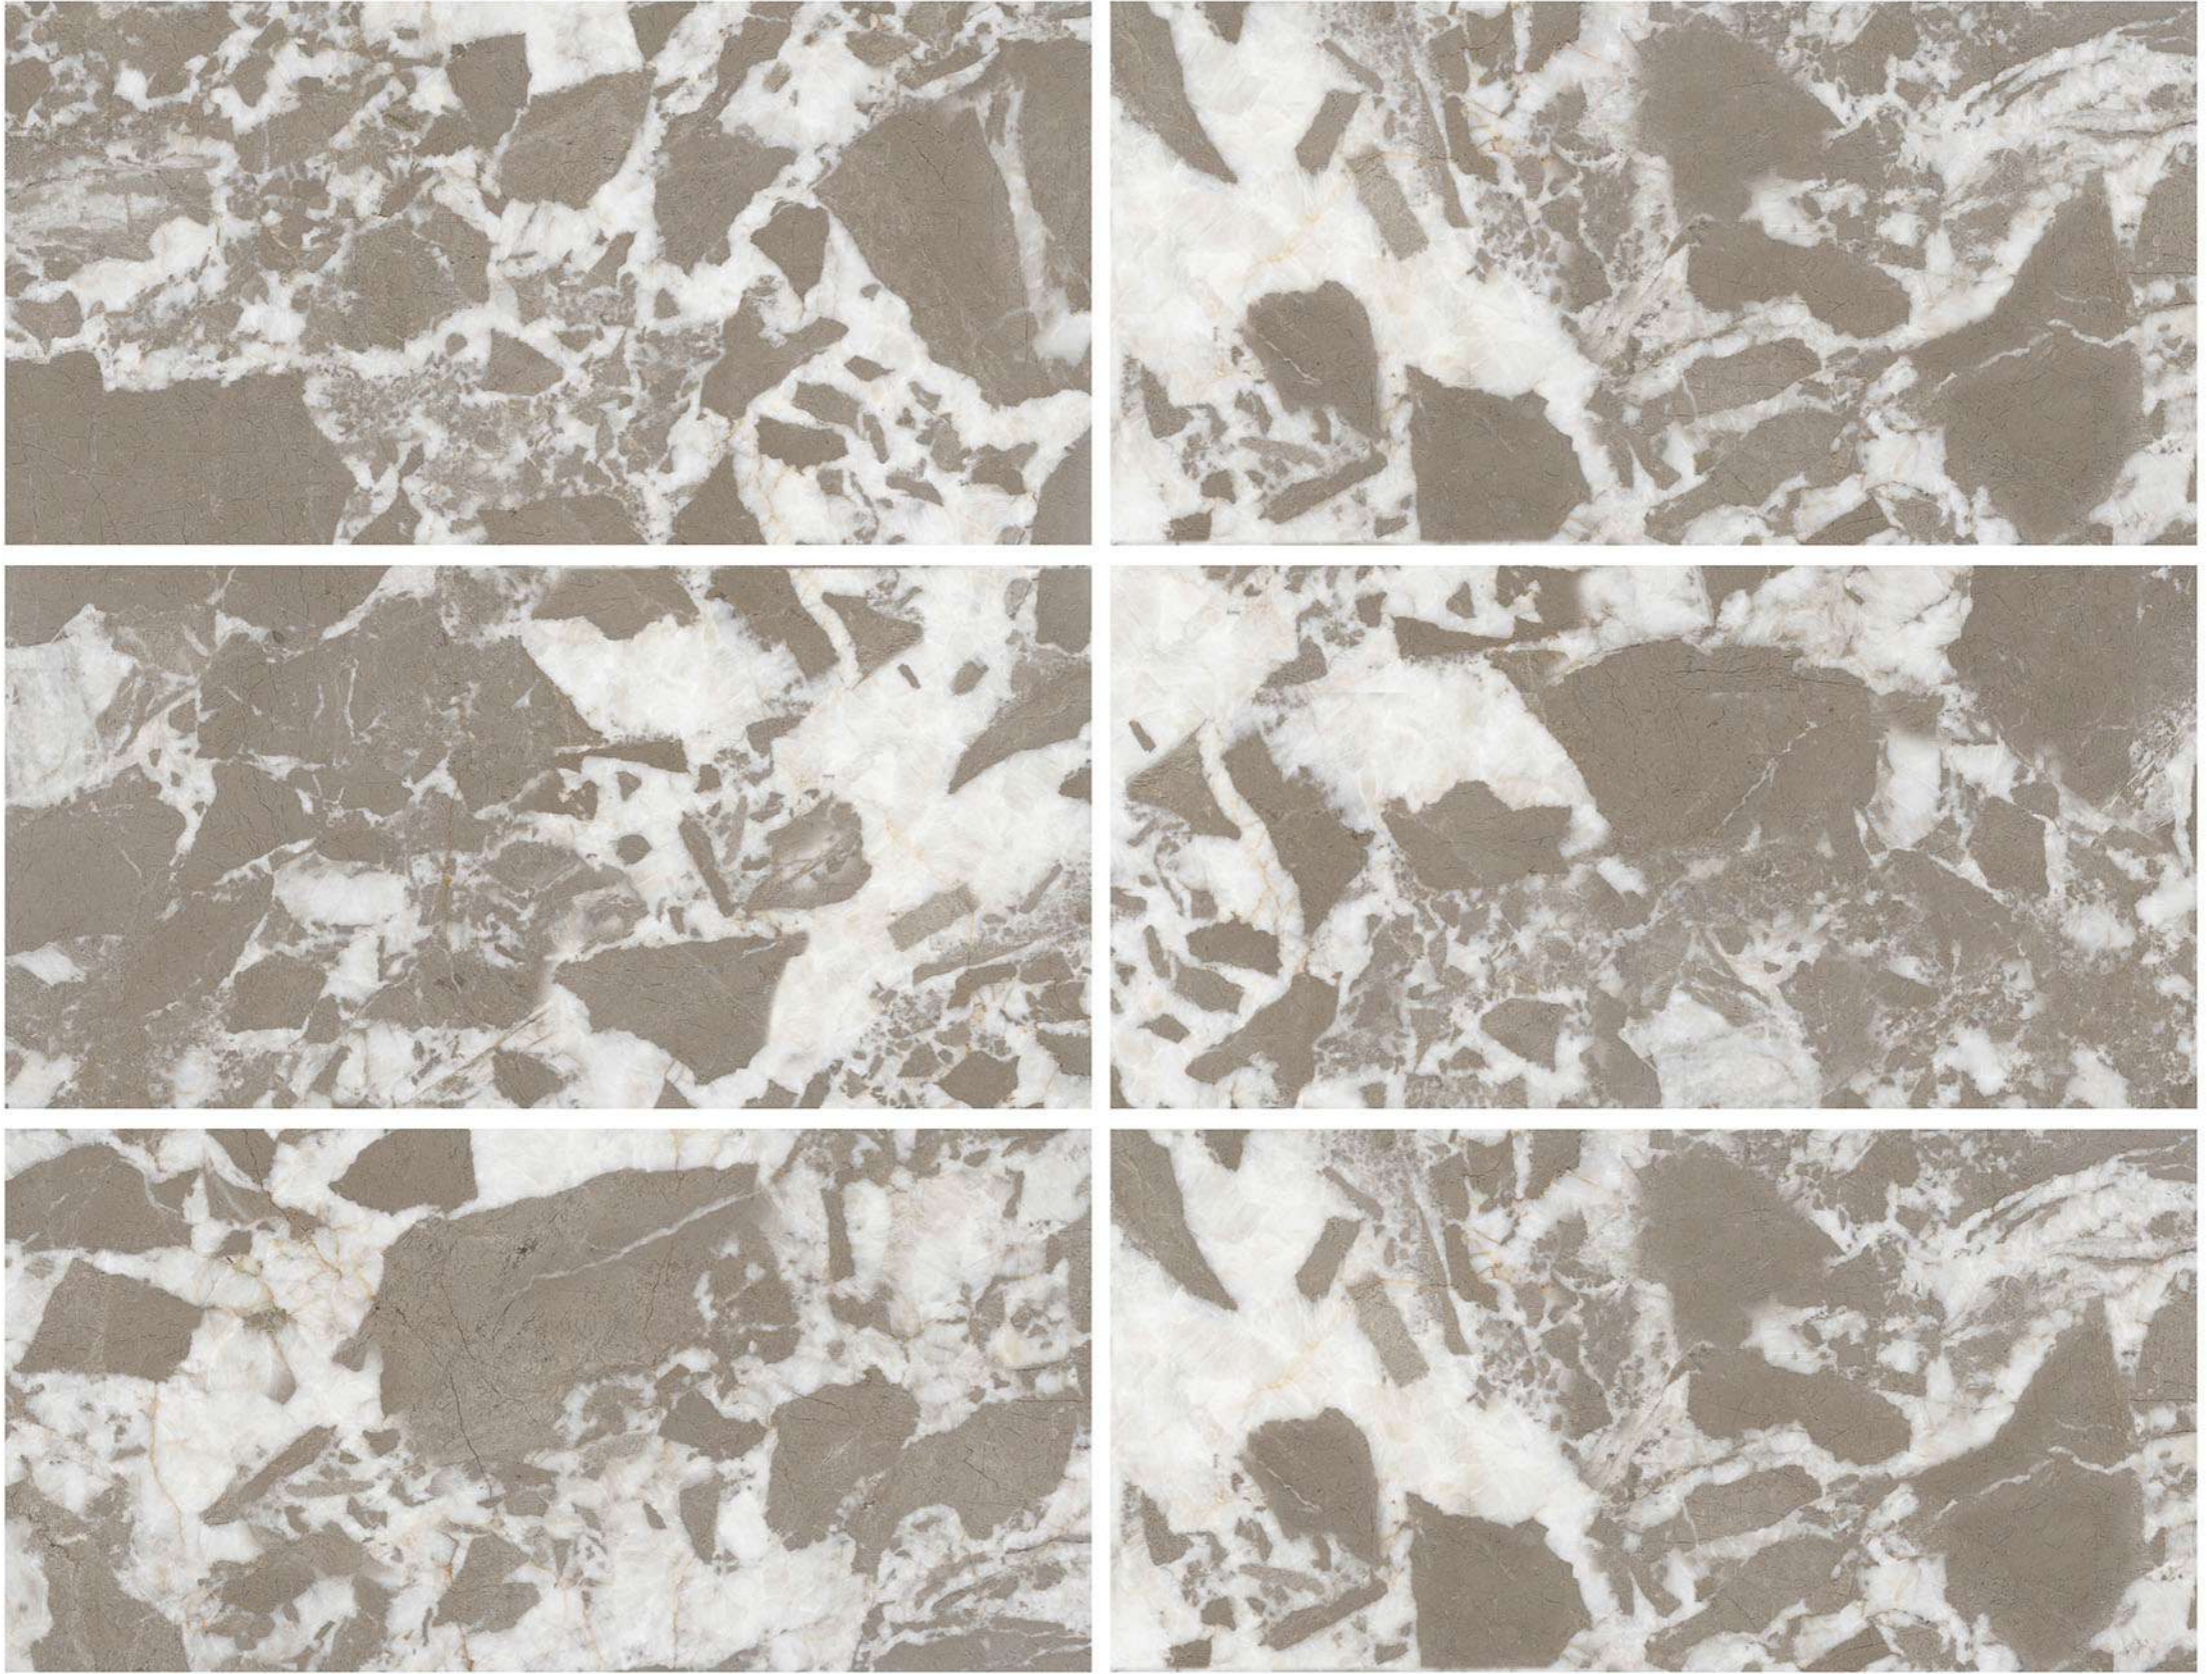

FINISH:
GLOSSY

SIZE:
600X1200MM

RANDOM:
5

LUCRA RUST