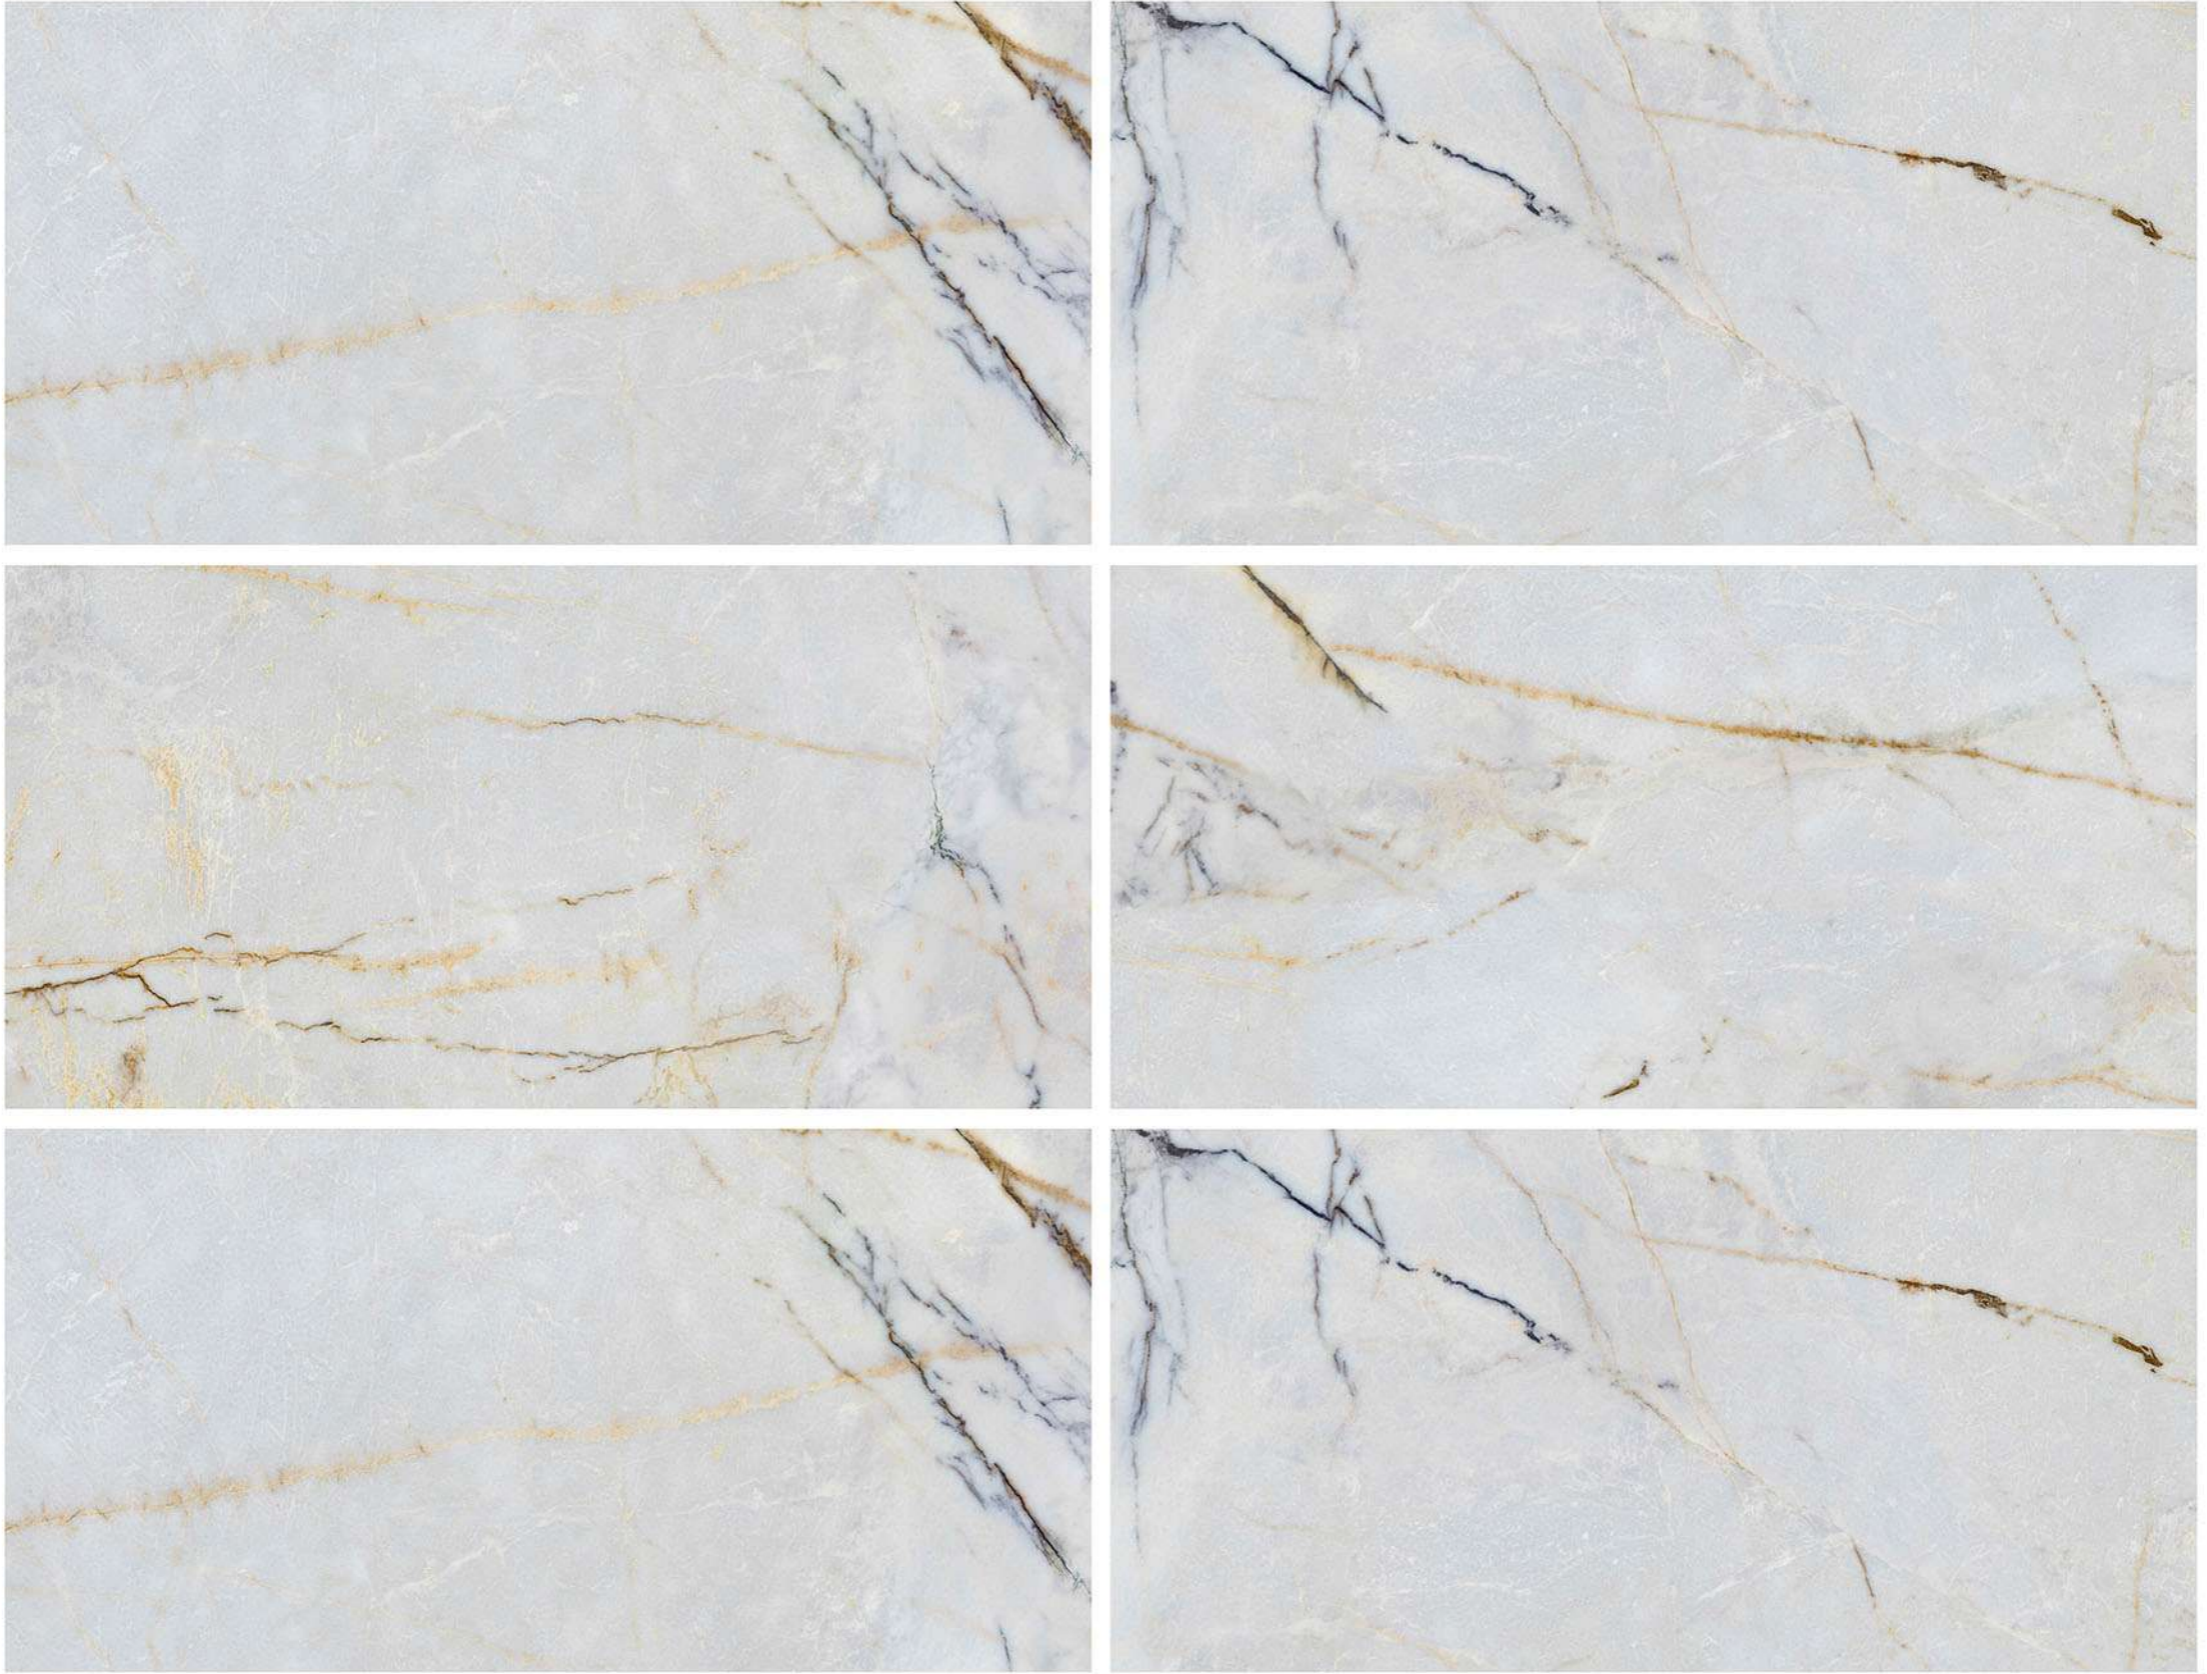

SIZE:
600X1200MM

RANDOM:
8

GRIGIO FIASCO STEEL

FINISH:
GLOSSY

SIZE:
600X1200MM

RANDOM:
8

GRIGIO FIASCO BEIGE

FINISH:
GLOSSY