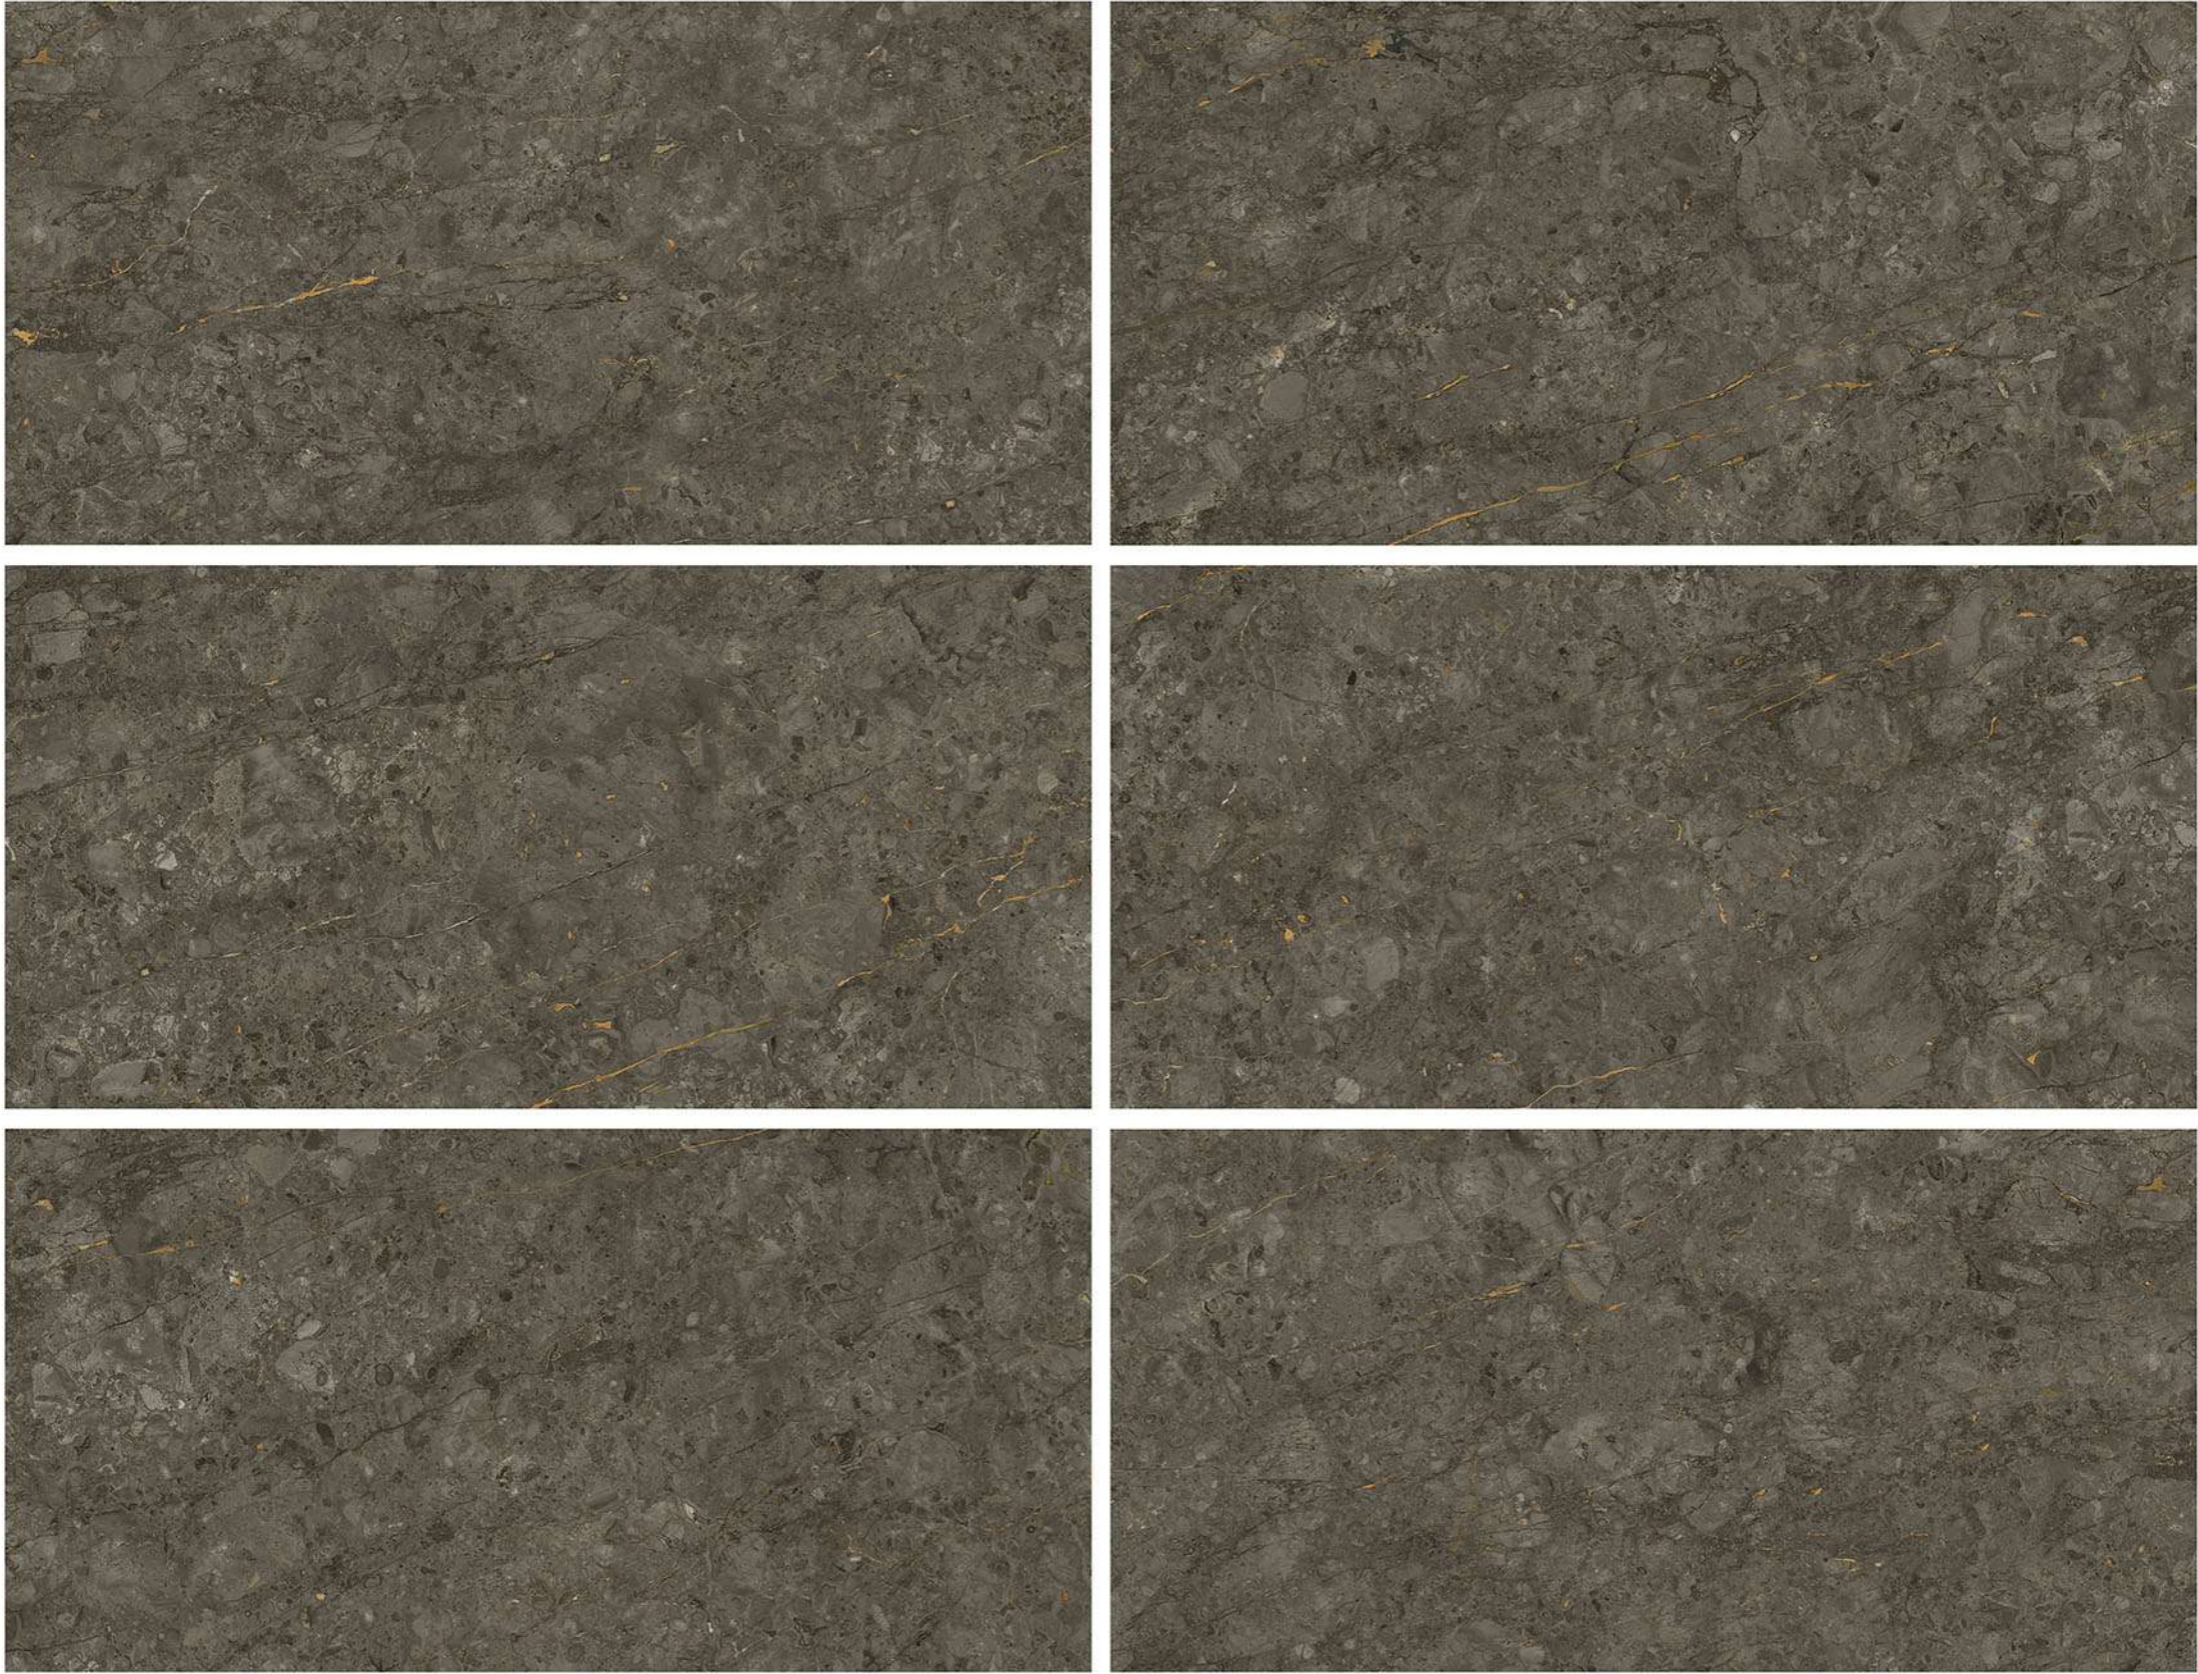

SIZE:
600X1200MM

RANDOM:
6

VENICE BEIGE

FINISH:
GLOSSY

SIZE:
600X1200MM

RANDOM:
6

WILLIAMS GREY

FINISH:
GLOSSY